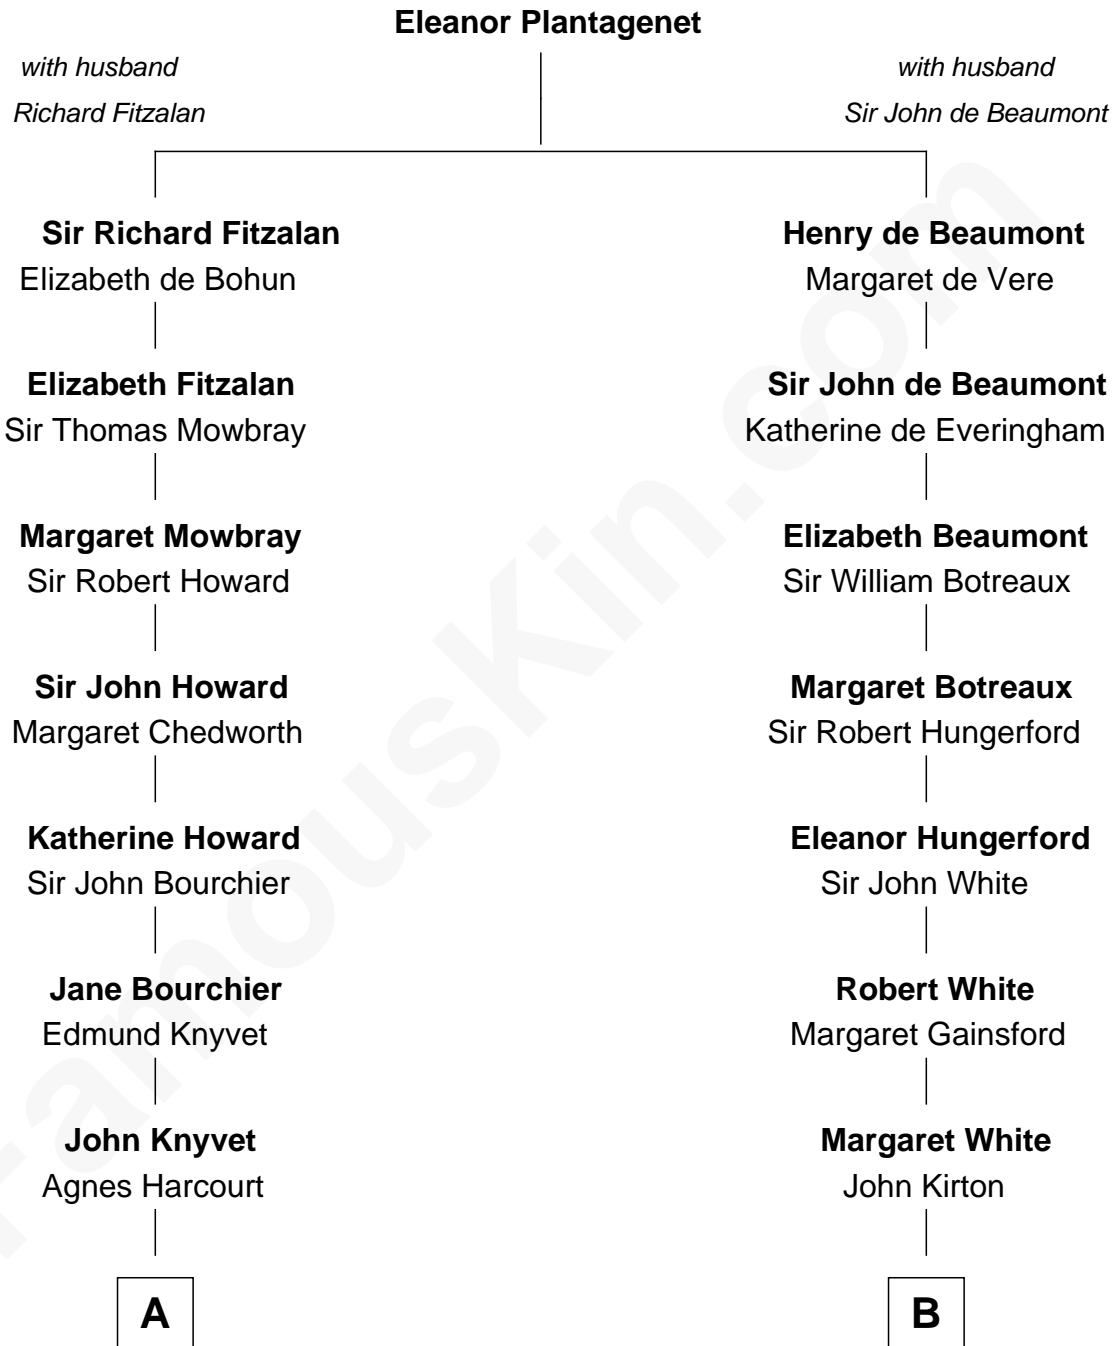

FamousKin.com

Relationship Chart of

Story Musgrave

NASA Astronaut

19th cousin 1 time removed of

Alice (Lee) Roosevelt
First Wife of President Theodore Roosevelt

FamousKin.com