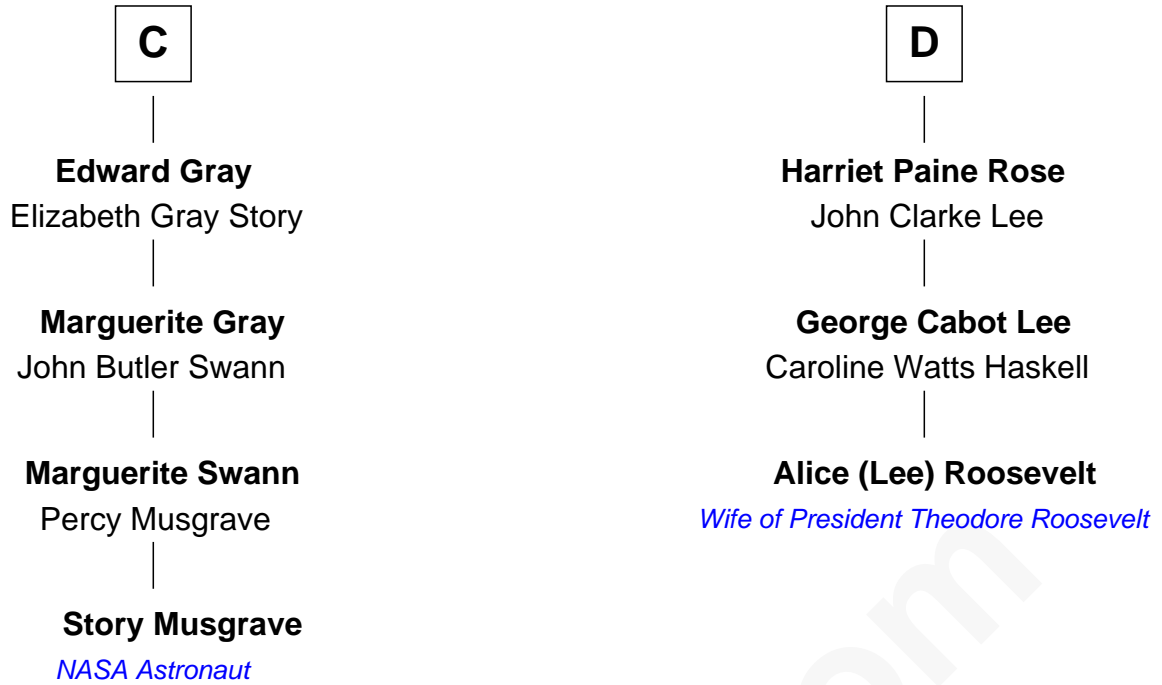

FamousKin.com

Relationship Chart of

Story Musgrave

NASA Astronaut

19th cousin 1 time removed of

Alice (Lee) Roosevelt
First Wife of President Theodore Roosevelt

FamousKin.com