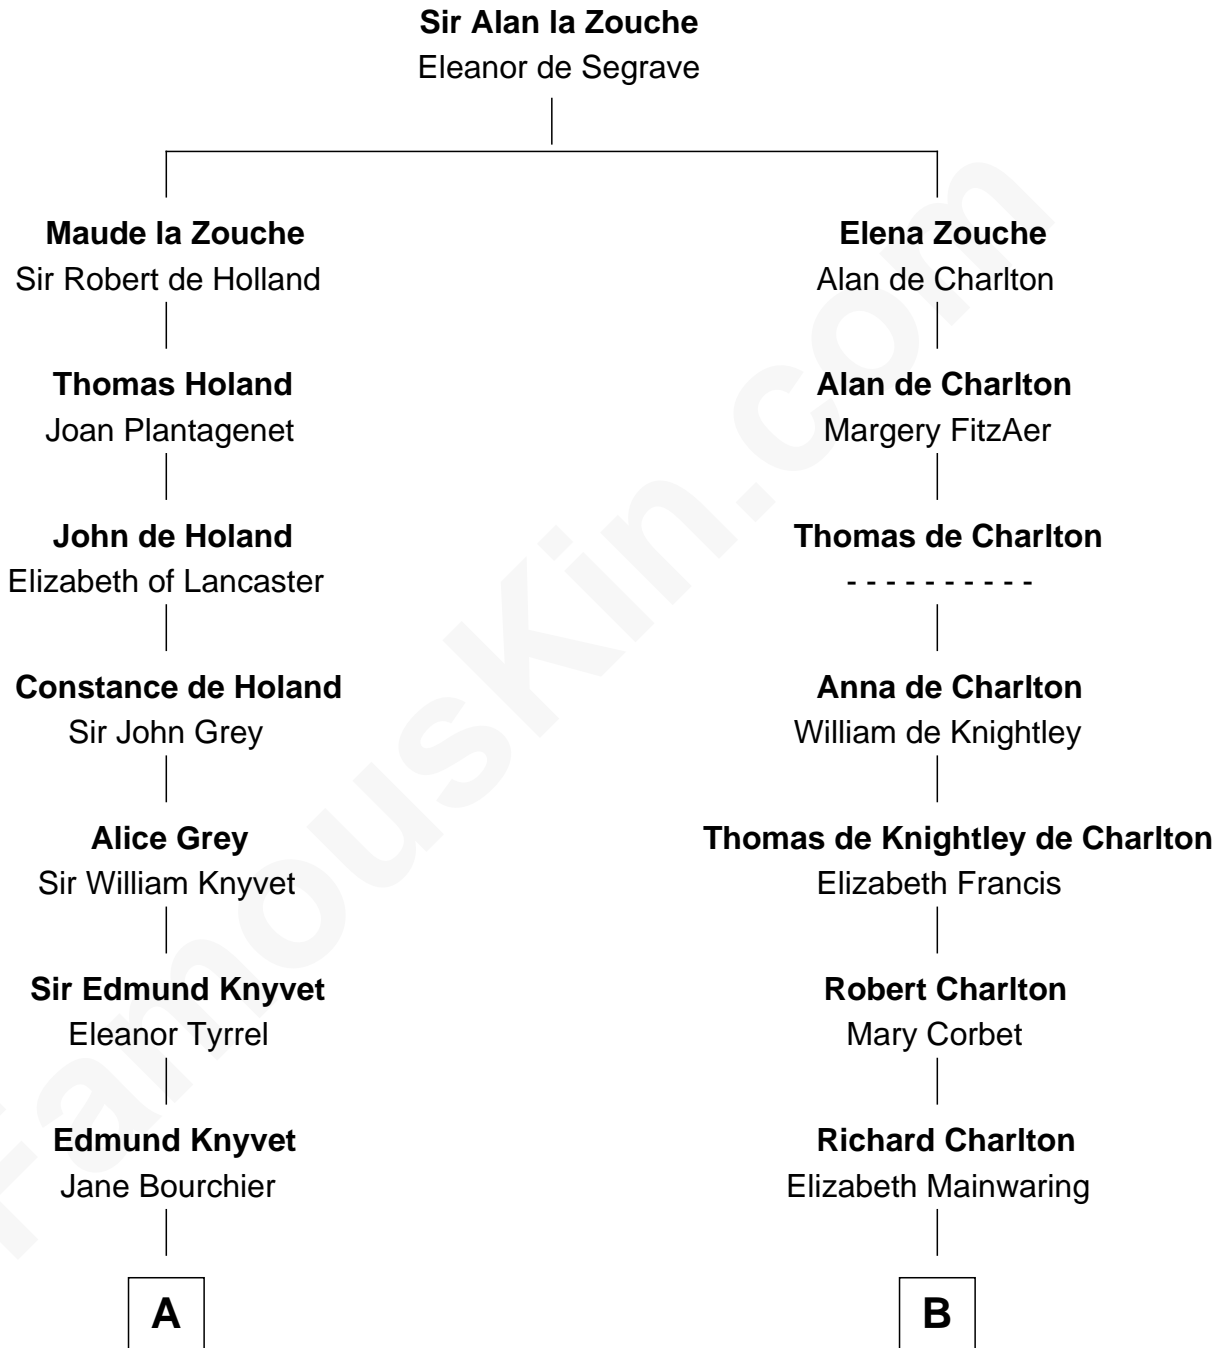

FamousKin.com
Relationship Chart of
Story Musgrave
NASA Astronaut

20th cousin 1 time removed of

Alice (Lee) Roosevelt
First Wife of President Theodore Roosevelt

C

William Gray
Sarah Frances Loring

Edward Gray
Elizabeth Gray Story

Marguerite Gray
John Butler Swann

Marguerite Swann
Percy Musgrave

Story Musgrave
NASA Astronaut

D

Nathaniel Cabot Lee
Mary Ann Cabot

John Clarke Lee
Harriet Paine Rose

George Cabot Lee
Caroline Watts Haskell

Alice (Lee) Roosevelt
Wife of President Theodore Roosevelt