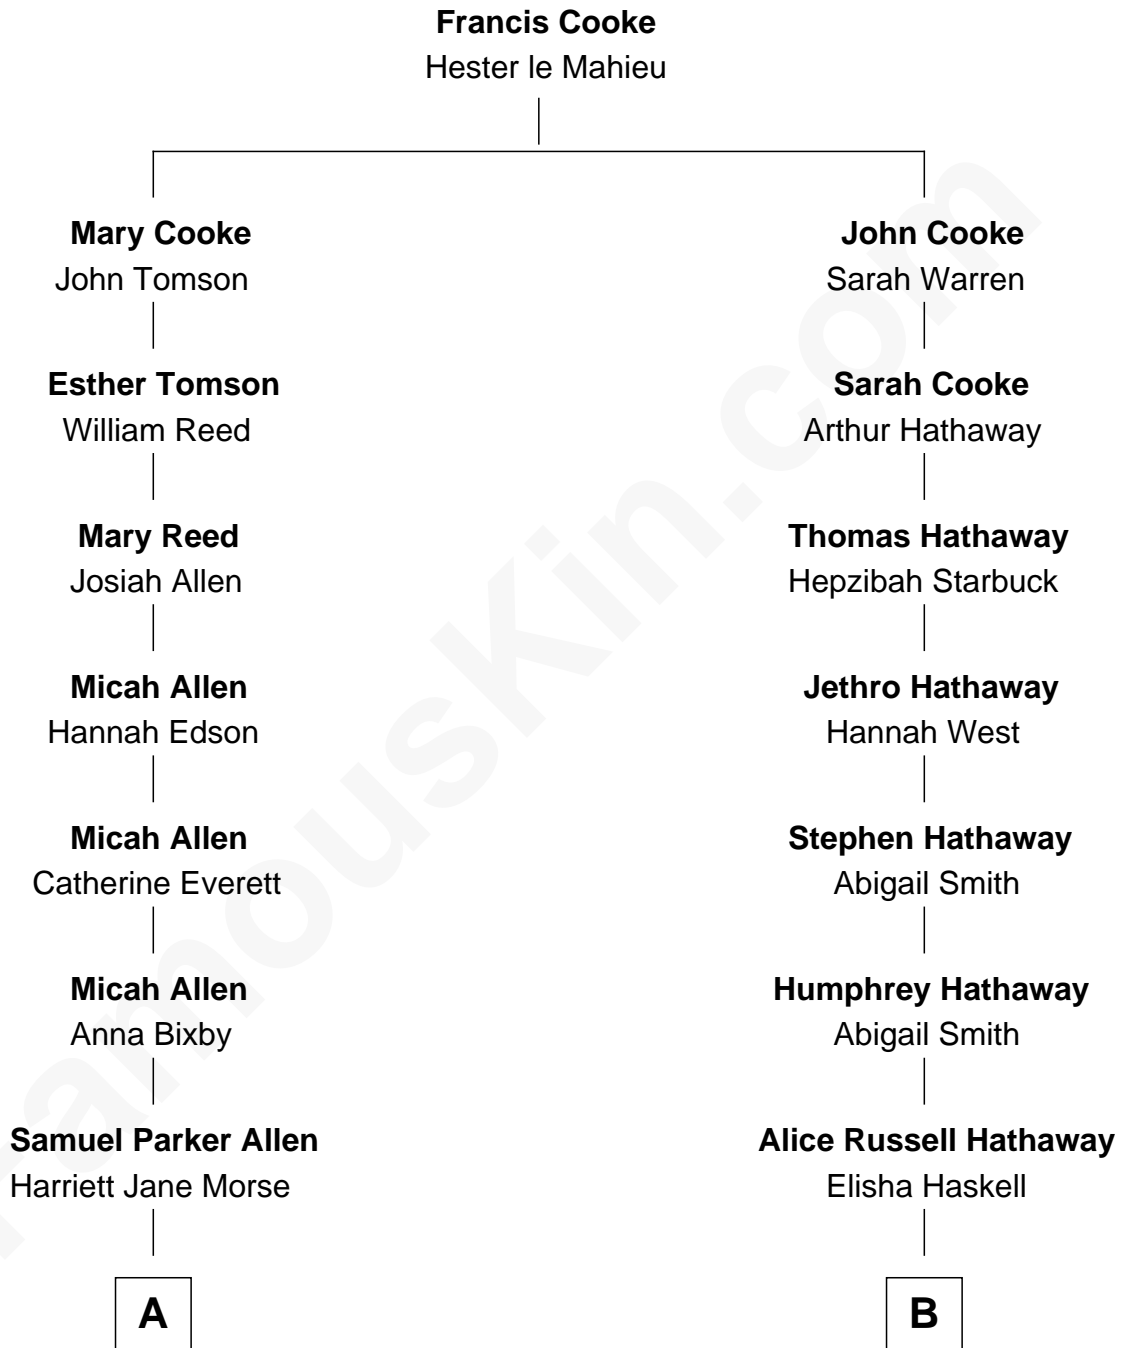

**FamousKin.com**  
**Relationship Chart of**  
**Story Musgrave**  
*NASA Astronaut*

8th cousin 2 times removed of

**Alice (Lee) Roosevelt**  
*First Wife of President Theodore Roosevelt*

FamousKin.com