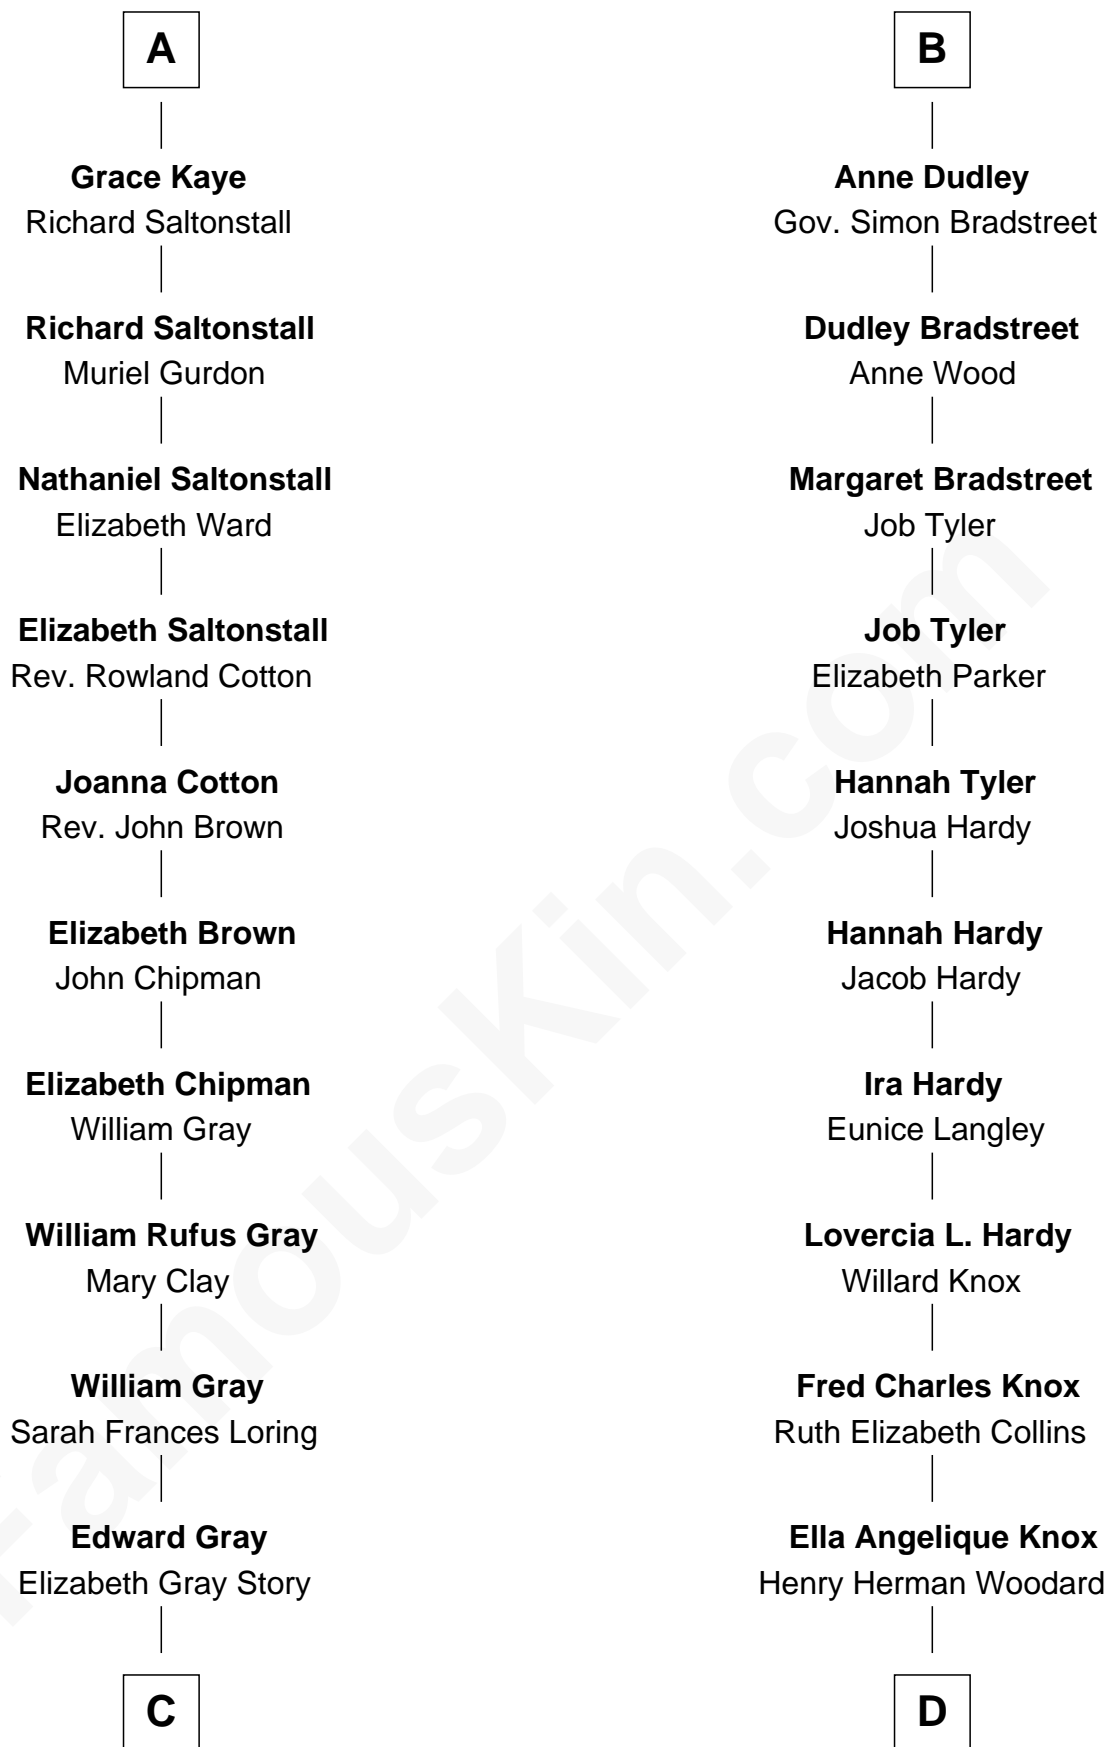

# FamousKin.com Relationship Chart of

**Story Musgrave**

*NASA Astronaut*

18th cousin 1 time removed of

**James Taylor**

*Singer-Songwriter*

**C**

**Marguerite Gray**  
John Butler Swann

**Marguerite Swann**  
Percy Musgrave

**Story Musgrave**  
*NASA Astronaut*

**D**

**Gertrude Arline Woodard**  
Dr. Isaac Montrose Taylor

**James Taylor**  
*Singer-Songwriter*

FamousKin.com