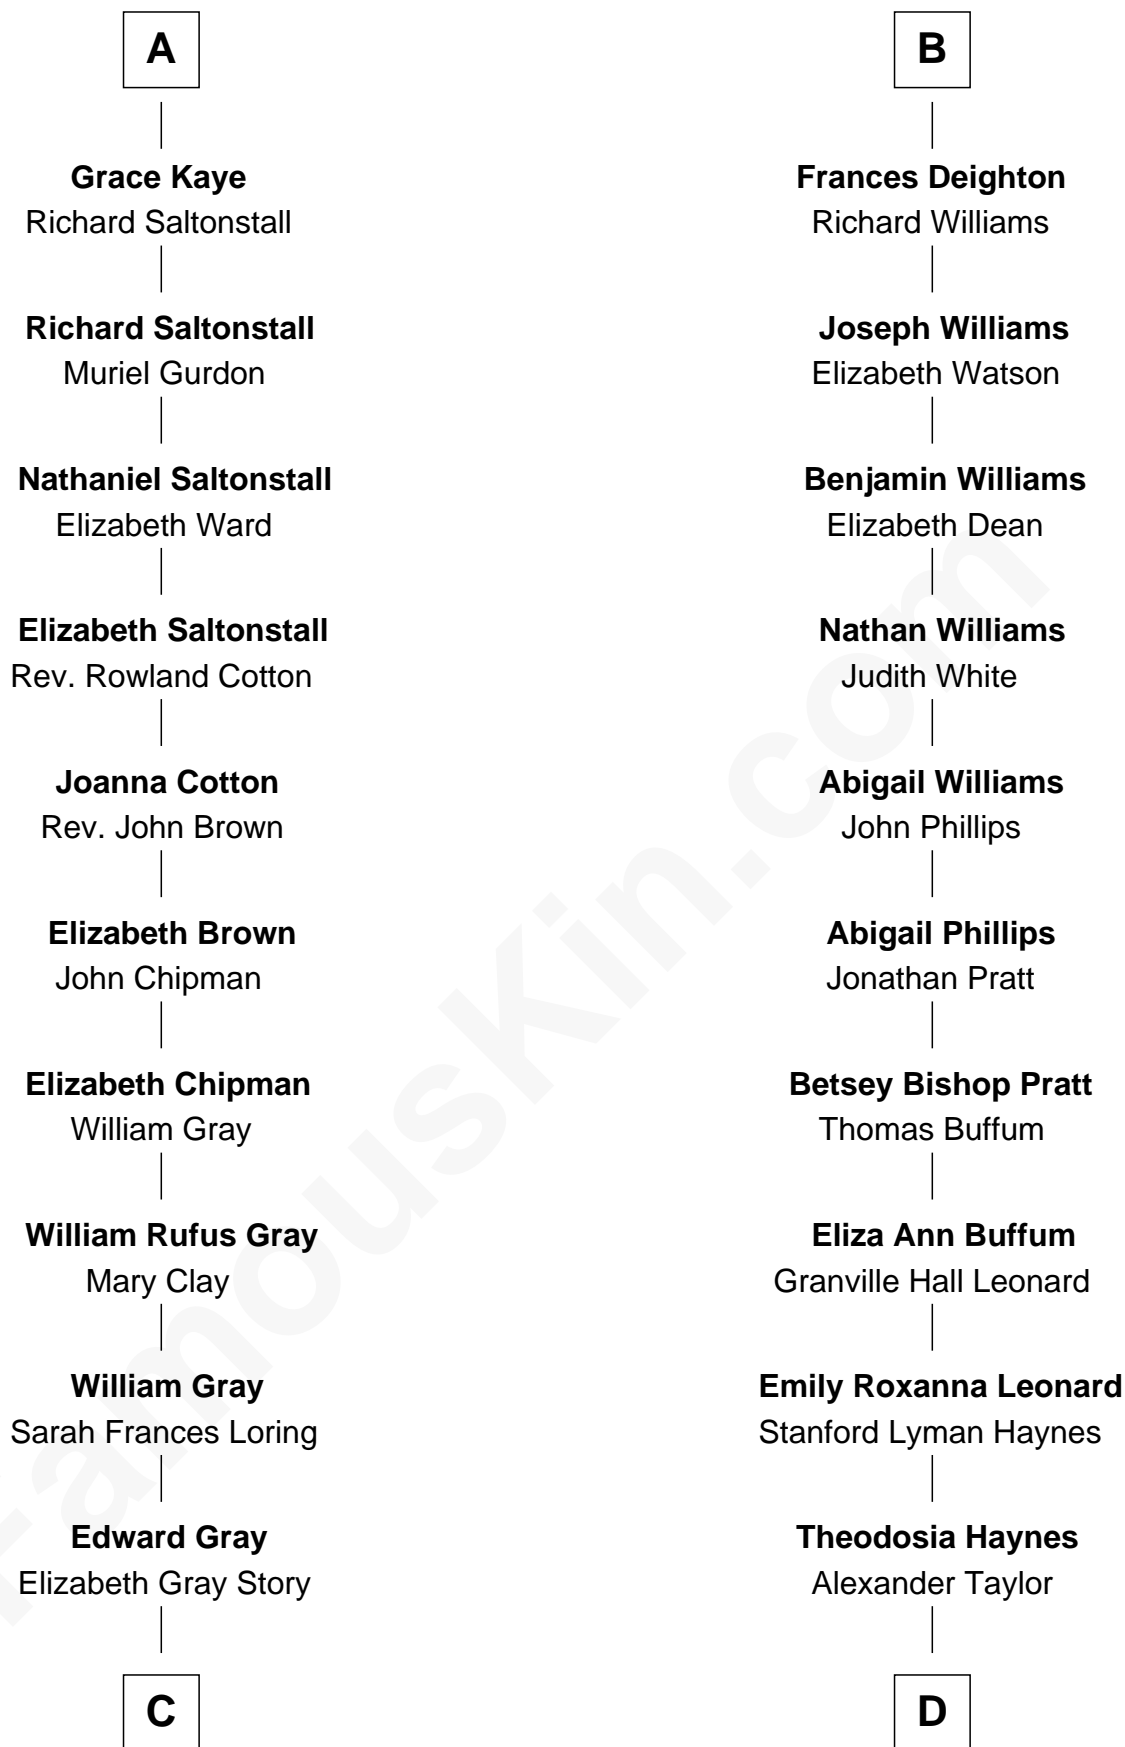

FamousKin.com
Relationship Chart of
Story Musgrave
NASA Astronaut

18th cousin 1 time removed of
James Taylor
Singer-Songwriter

Sir Thomas Aylesbury
 Katherine Pabenham

Isabel Aylesbury
 Sir Thomas Chaworth

Elizabeth Chaworth
 Sir William FitzWilliam

Isabel FitzWilliam
 Richard Wentworth

Matthew Wentworth
 Elizabeth Woodruffe

Beatrice Wentworth
 Arthur Kaye

John Kaye
 Dorothy Mauleverer

Robert Kaye
 Anne Flower

A

Eleanor Aylesbury
 Sir Humphrey Stafford

Elizabeth Stafford
 Sir Richard de Beauchamp

Anne de Beauchamp
 Sir Richard Lygon

Sir Richard Lygon
 Margaret Greville

Henry Lygon
 Elizabeth Berkeley

Elizabeth Lygon
 Edward Bassett

Jane Bassett
 John Deighton

B

C

Marguerite Gray
John Butler Swann

Marguerite Swann
Percy Musgrave

Story Musgrave
NASA Astronaut

D

Dr. Isaac Montrose Taylor
Gertrude Arline Woodard