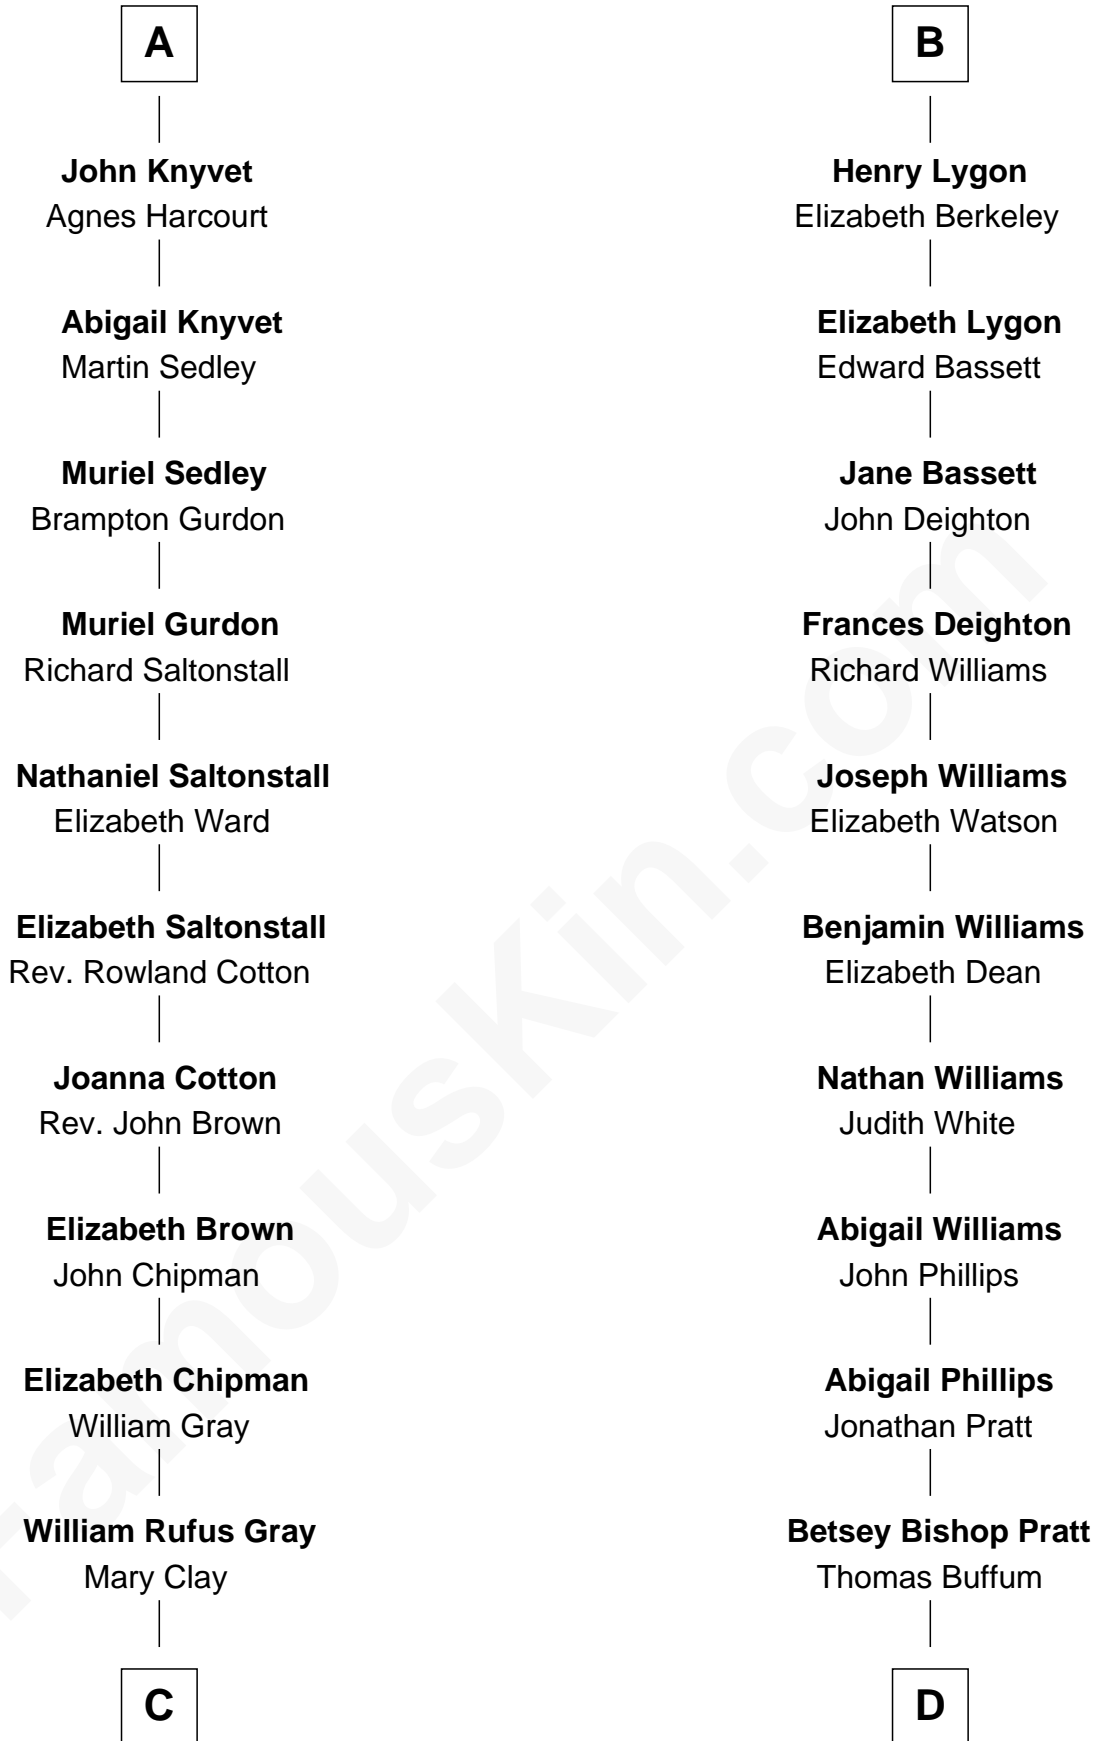

# FamousKin.com Relationship Chart of

**Story Musgrave**

*NASA Astronaut*

21st cousin of

**James Taylor**

*Singer-Songwriter*

**Sir Ralph Basset**

Joan - - - - -

**Sir William Knyvet**

Alice Grey

**Sir Edmund Knyvet**

Eleanor Tyrrel

**Edmund Knyvet**

Jane Bouchier

**A**

**Joan Basset**

Sir Richard de Beauchamp

**Anne de Beauchamp**

Sir Richard Lygon

**Sir Richard Lygon**

Margaret Greville

**B**

**C**

**William Gray**  
Sarah Frances Loring

**Edward Gray**  
Elizabeth Gray Story

**Marguerite Gray**  
John Butler Swann

**Marguerite Swann**  
Percy Musgrave

**Story Musgrave**  
*NASA Astronaut*

**D**

**Eliza Ann Buffum**  
Granville Hall Leonard