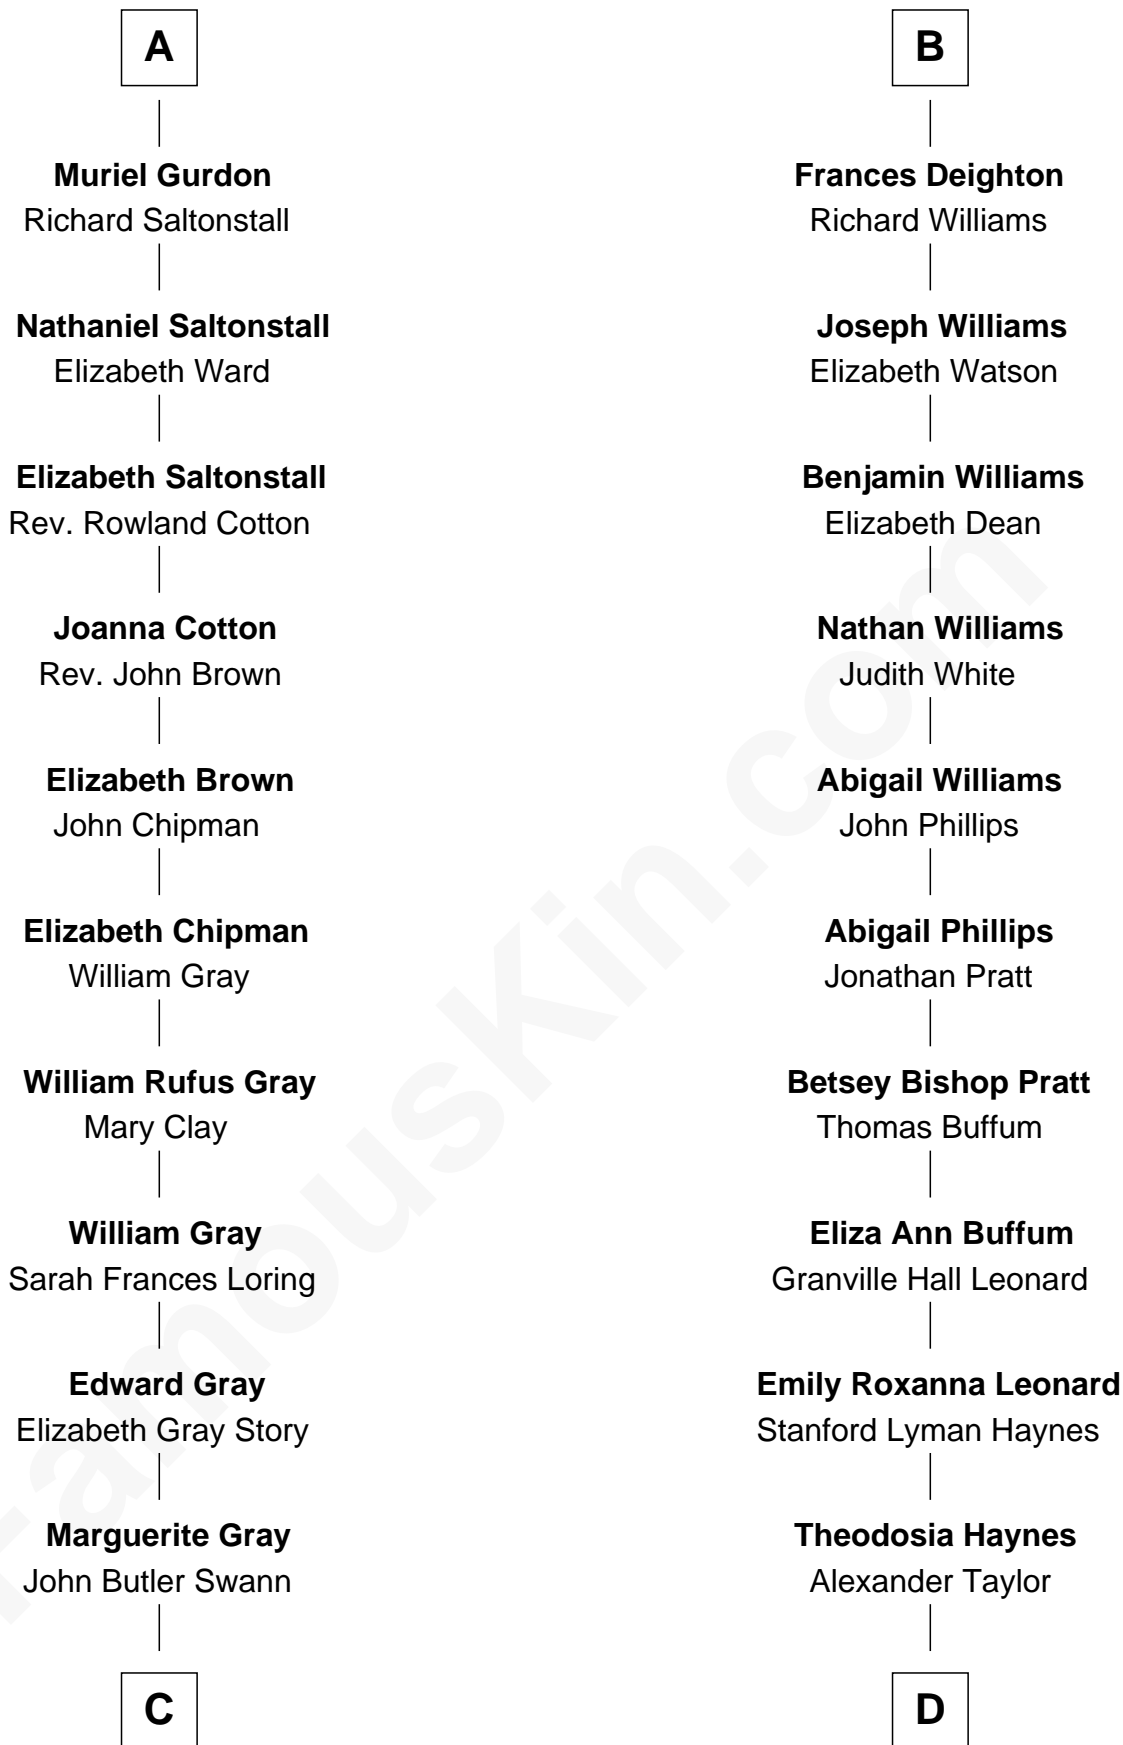

FamousKin.com Relationship Chart of

Story Musgrave

NASA Astronaut

18th cousin of

James Taylor

Singer-Songwriter

Sir Thomas Mowbray

Elizabeth Fitzalan

C

Marguerite Swann

Percy Musgrave

Story Musgrave

NASA Astronaut

D

Dr. Isaac Montrose Taylor

Gertrude Arline Woodard