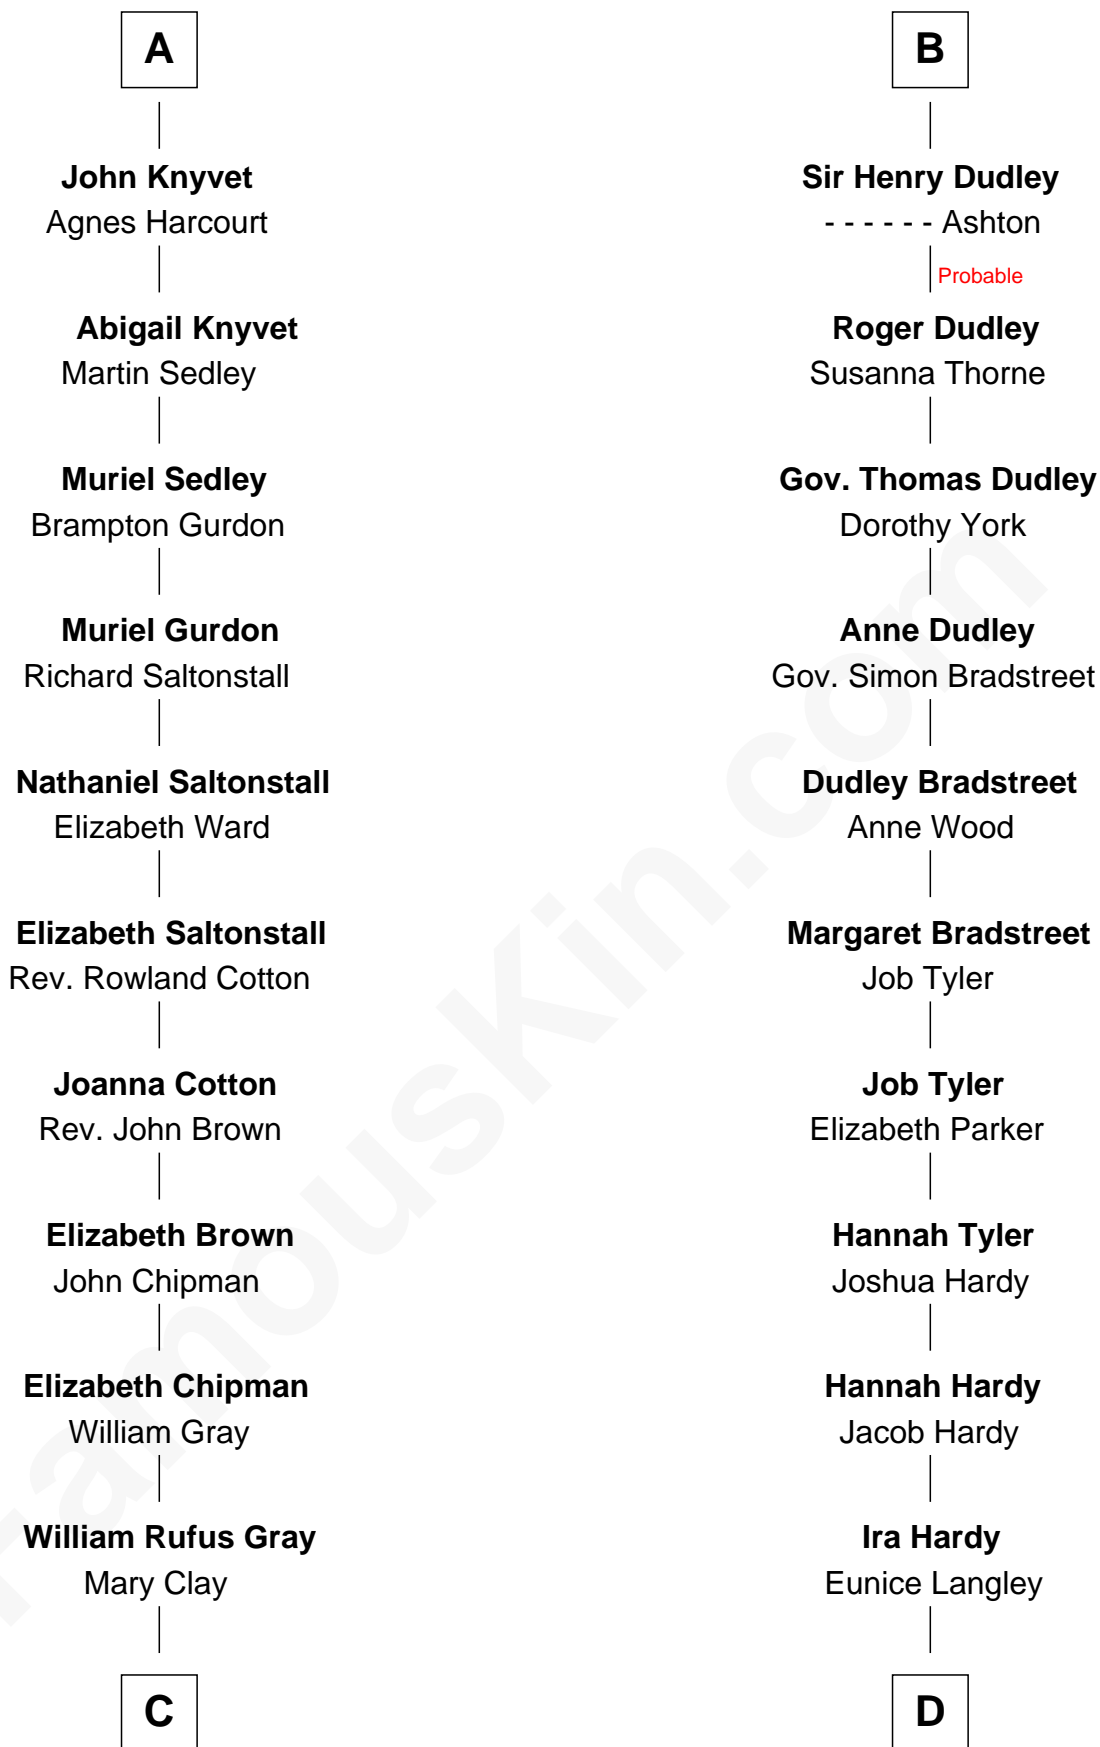

FamousKin.com Relationship Chart of

Story Musgrave

NASA Astronaut

21st cousin of

James Taylor

Singer-Songwriter

C

William Gray
Sarah Frances Loring

Edward Gray
Elizabeth Gray Story

Marguerite Gray
John Butler Swann

Marguerite Swann
Percy Musgrave

Story Musgrave
NASA Astronaut

D

Lovercia L. Hardy
Willard Knox

Fred Charles Knox
Ruth Elizabeth Collins

Ella Angelique Knox
Henry Herman Woodard

Gertrude Arline Woodard
Dr. Isaac Montrose Taylor

James Taylor
Singer-Songwriter