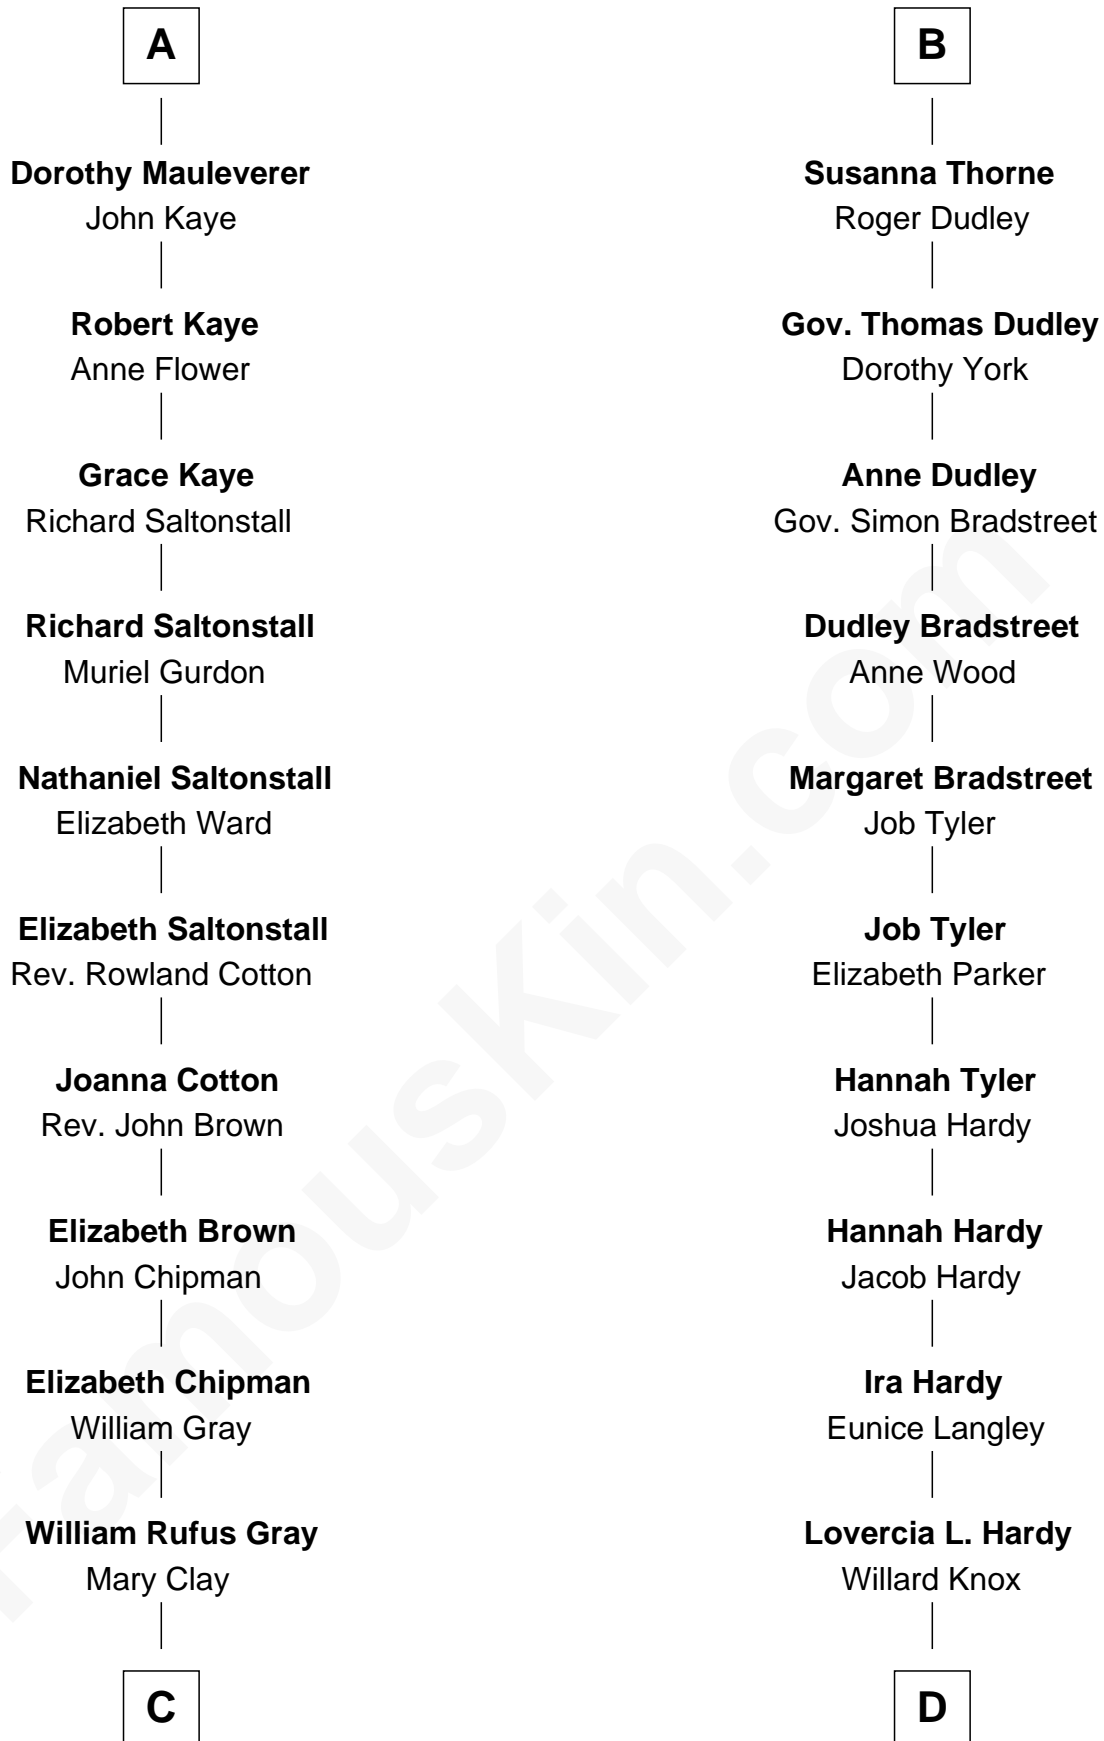

FamousKin.com Relationship Chart of

Story Musgrave

NASA Astronaut

20th cousin 1 time removed of

James Taylor

Singer-Songwriter

Sir John Grey

Avice Marmion

Alice Markenfield
Sir Robert Mauleverer

A

Maud Grey

Sir Thomas Harcourt

Sir Thomas Harcourt
Jane Fraunceys

Sir Richard Harcourt
Edith St. Clair

Alice Harcourt
William Bessiles

Elizabeth Bessiles
Richard Fettiplace

Anne Fettiplace
Edward Purefoy

Mary Purefoy
Thomas Thorne

B

C

William Gray
Sarah Frances Loring

Edward Gray
Elizabeth Gray Story

Marguerite Gray
John Butler Swann

Marguerite Swann
Percy Musgrave

Story Musgrave
NASA Astronaut

D

Fred Charles Knox
Ruth Elizabeth Collins

Ella Angelique Knox
Henry Herman Woodard

Gertrude Arline Woodard
Dr. Isaac Montrose Taylor

James Taylor
Singer-Songwriter