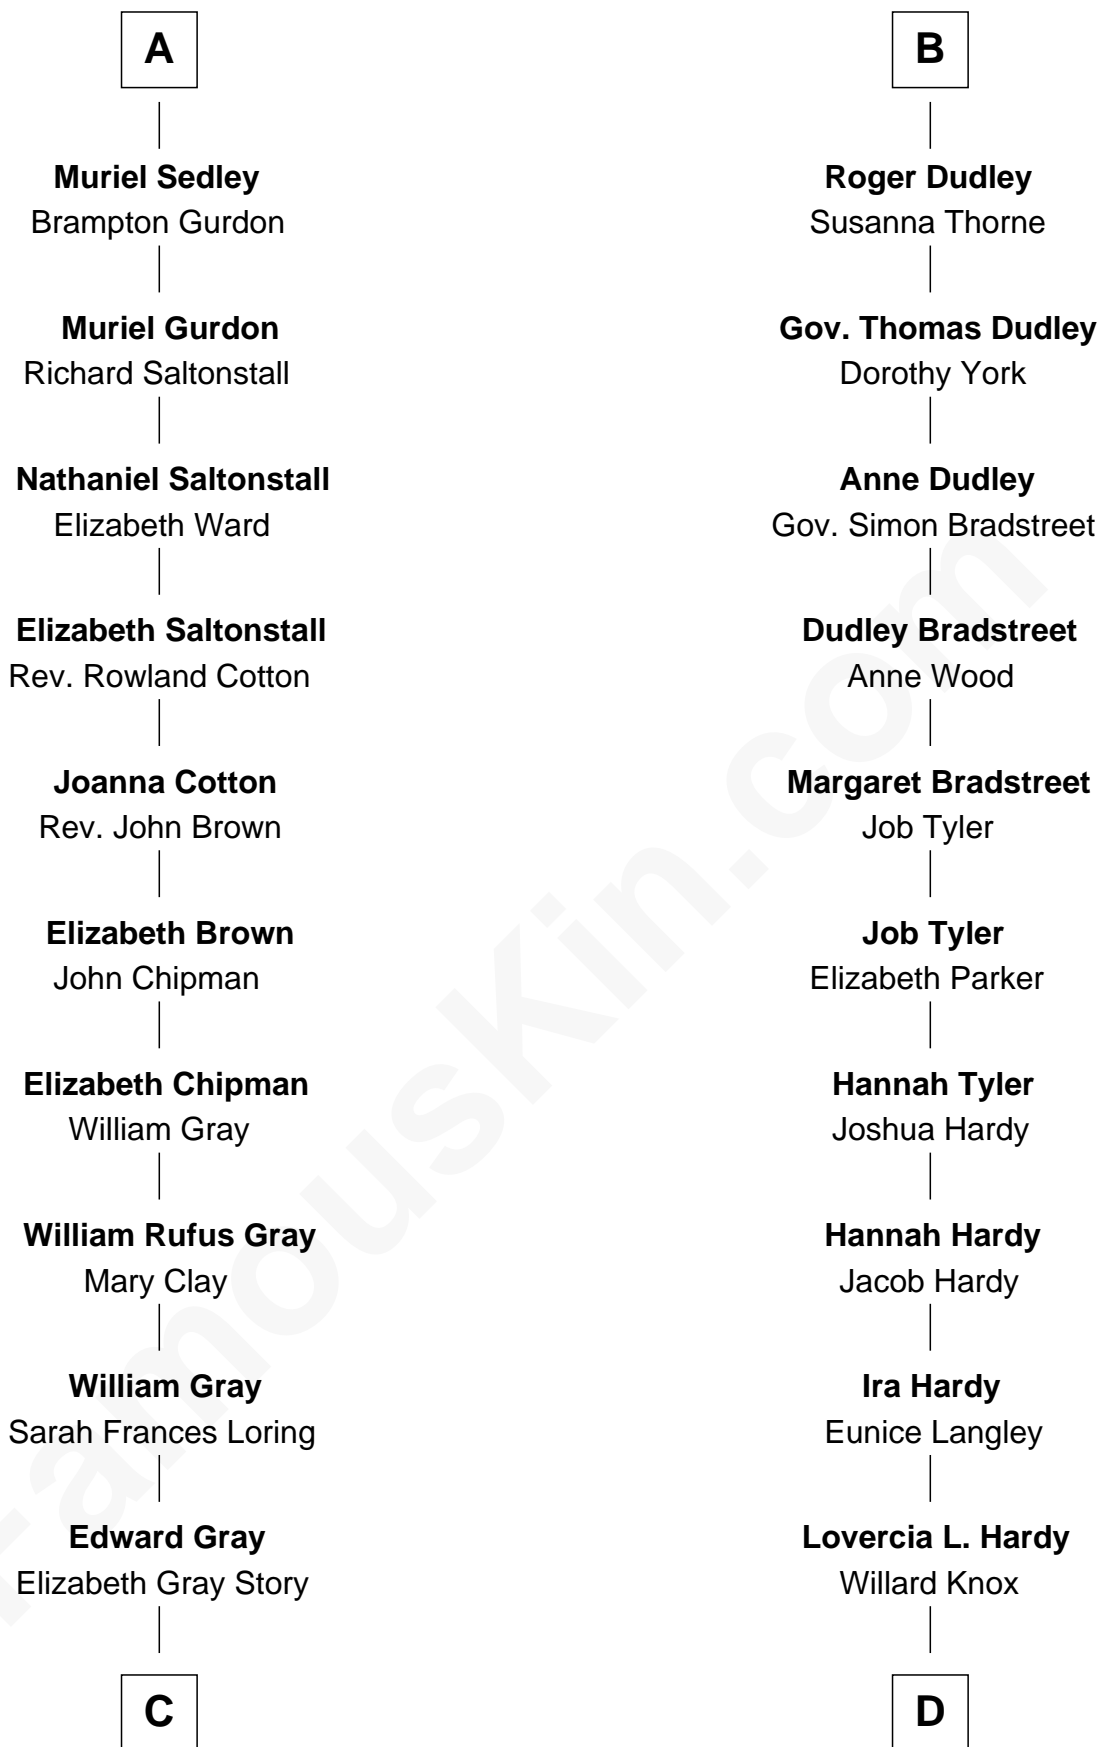

FamousKin.com Relationship Chart of

Story Musgrave

NASA Astronaut

19th cousin 1 time removed of

James Taylor

Singer-Songwriter

Thomas Holand
Joan Plantagenet

John de Holand
Elizabeth of Lancaster

Edward Cherleton

Joyce Cherleton

Sir John Tiptoft

Joyce Tiptoft

Sir Edmund Sutton

Sir Edward Sutton

Cecily Willoughby

Sir John Sutton

Cecily Grey

Sir Henry Dudley

----- Ashton

Probable

B

C

Marguerite Gray
John Butler Swann

Marguerite Swann
Percy Musgrave

Story Musgrave
NASA Astronaut

D

Fred Charles Knox
Ruth Elizabeth Collins

Ella Angelique Knox
Henry Herman Woodard

Gertrude Arline Woodard
Dr. Isaac Montrose Taylor

James Taylor
Singer-Songwriter

FamousKin.com