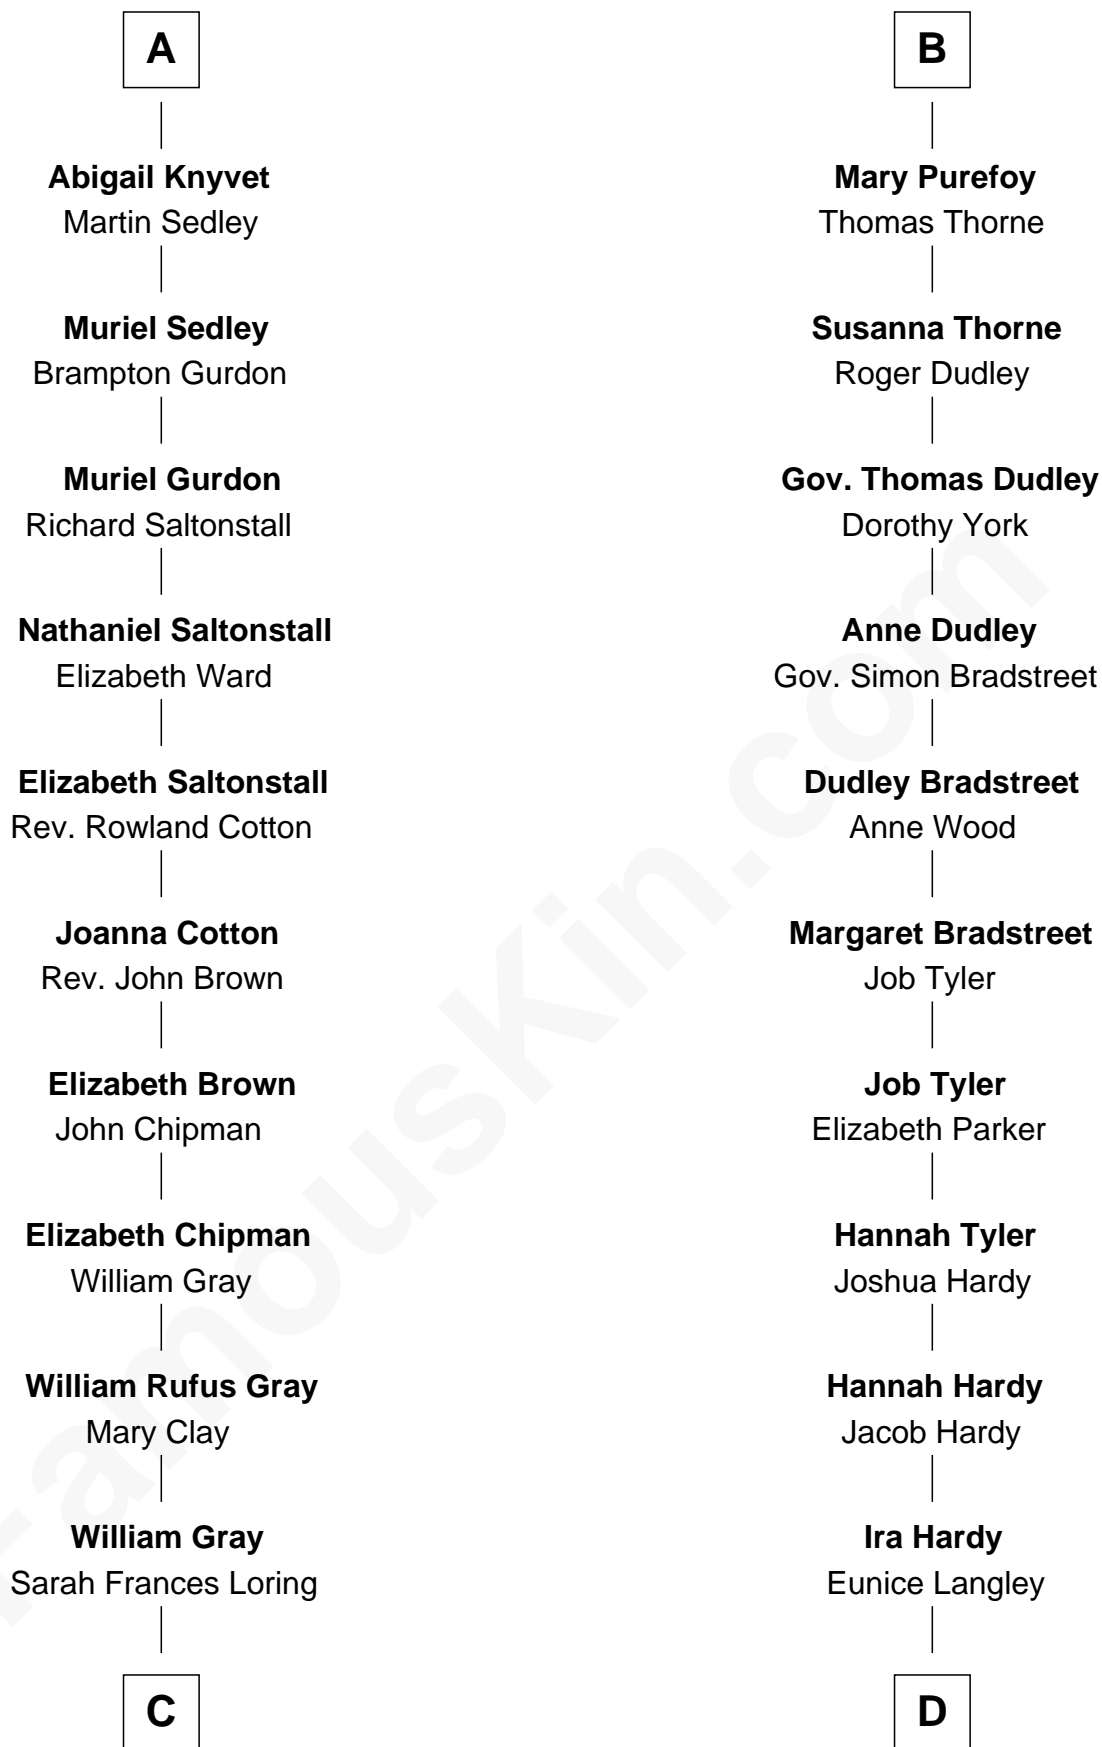

# FamousKin.com Relationship Chart of

**Story Musgrave**

*NASA Astronaut*

20th cousin 1 time removed of

**James Taylor**

*Singer-Songwriter*

**Sir John Howard**

Alice de Bois

John Denton

**Alice Denton**

Nicholas Purefoy

**Edward Purefoy**

Anne Fettiplace

**B**

**C**

**Edward Gray**  
Elizabeth Gray Story

**Marguerite Gray**  
John Butler Swann

**Marguerite Swann**  
Percy Musgrave

**Story Musgrave**  
*NASA Astronaut*

**D**

**Lovercia L. Hardy**  
Willard Knox

**Fred Charles Knox**  
Ruth Elizabeth Collins

**Ella Angelique Knox**  
Henry Herman Woodard

**Gertrude Arline Woodard**  
Dr. Isaac Montrose Taylor

**James Taylor**  
*Singer-Songwriter*