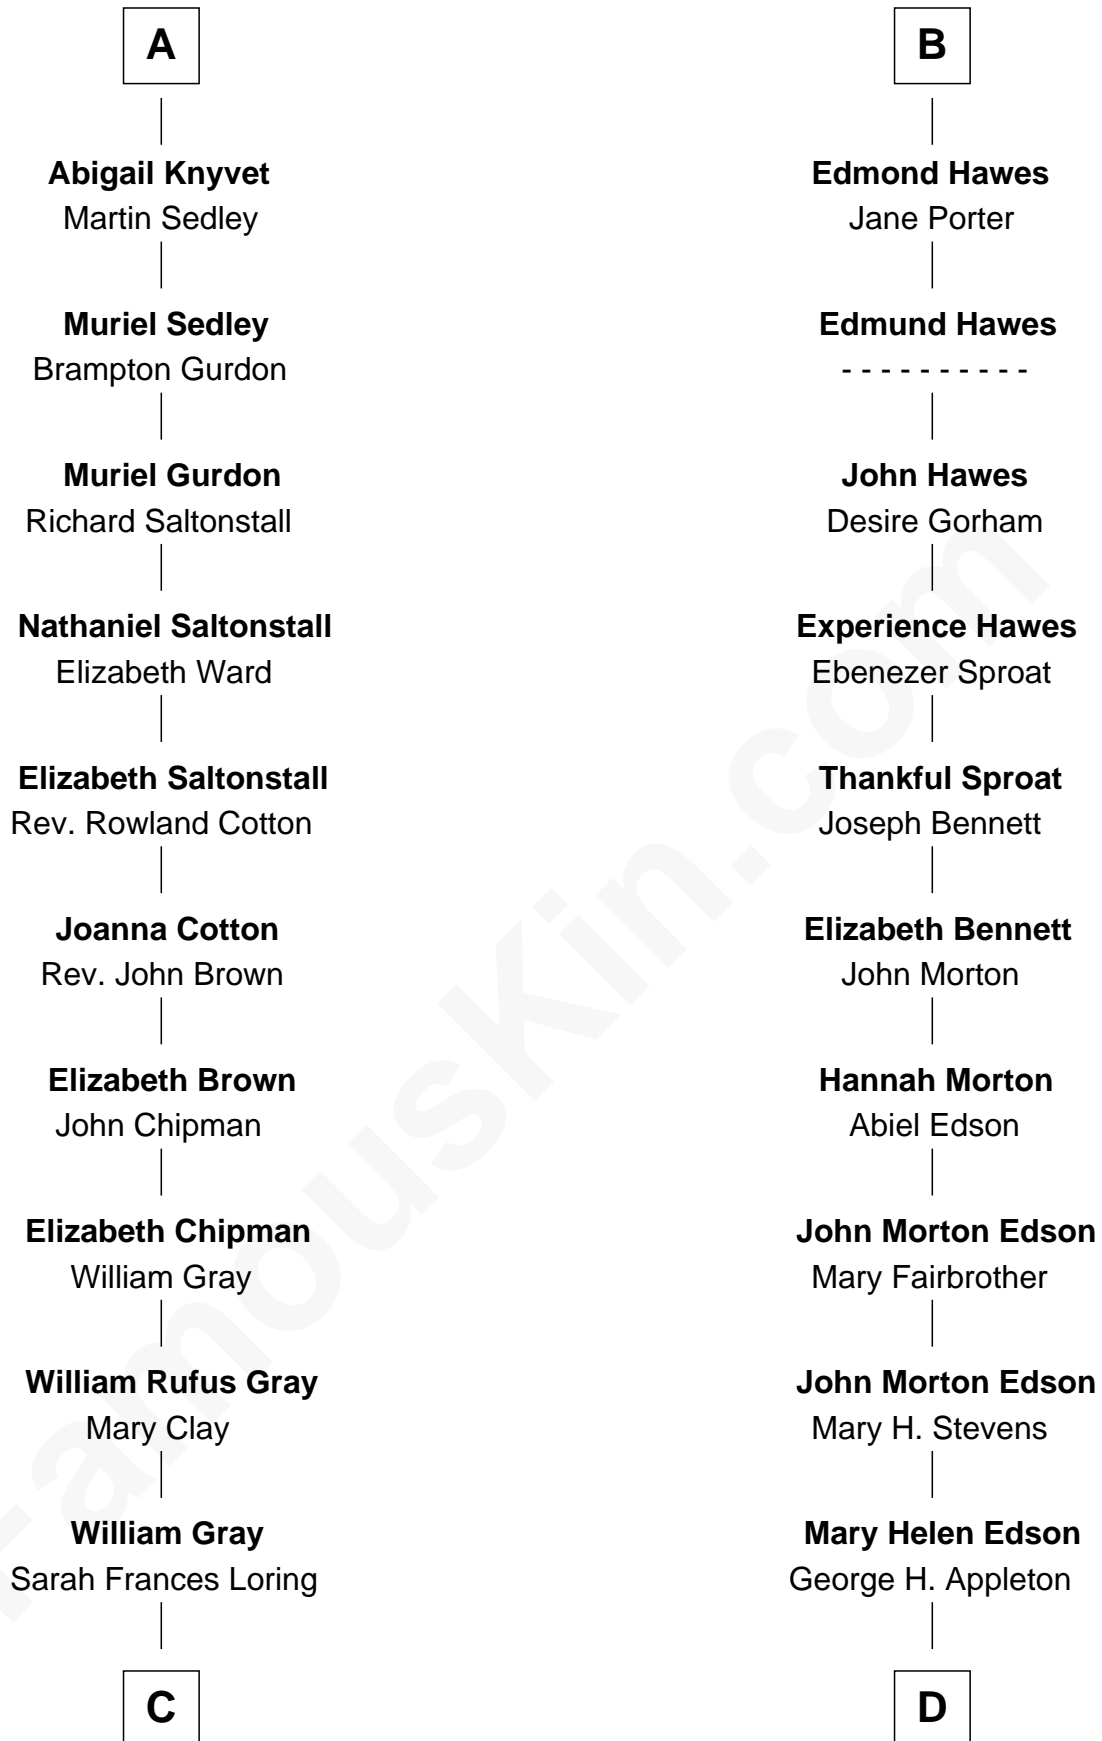

# FamousKin.com Relationship Chart of

**Story Musgrave**

*NASA Astronaut*

20th cousin of

**Marie-Chantal Miller**

*Crown Princess of Greece*

**Sir John Howard**

Alice de Bois

**Sir Robert Howard**

Margaret de Scales

**Sir John Howard**

Alice Tendring

**Sir Robert Howard**

Margaret Mowbray

**Sir John Howard**

Margaret Chedworth

Katherine Lampeck

**Elizabeth Brome**

Thomas Hawes

**William Hawes**

Ursula Colles

**B**

**C**

**Edward Gray**  
Elizabeth Gray Story

**Marguerite Gray**  
John Butler Swann

**Marguerite Swann**  
Percy Musgrave

**Story Musgrave**  
*NASA Astronaut*

**D**

**Blanche Louise Appleton**  
Ellis John Springer Miller

**Ellis Warren Appleton Miller**  
Sophia June Squarebriggs