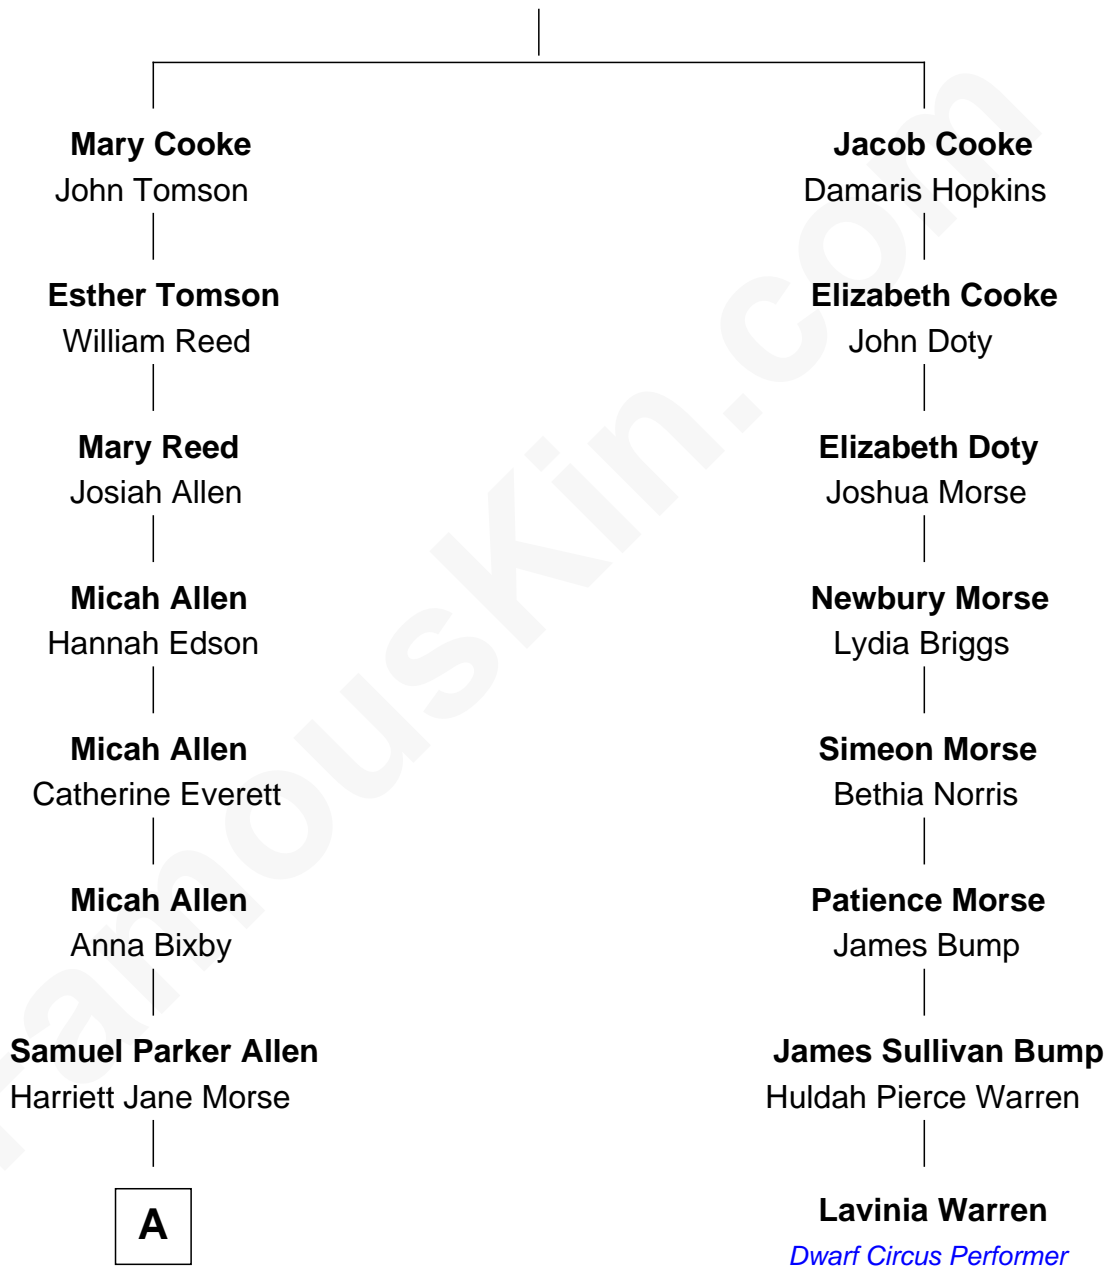

FamousKin.com Relationship Chart of

Story Musgrave

NASA Astronaut

7th cousin 3 times removed of

Lavinia Warren

Dwarf Circus Performer

Francis Cooke

Hester le Mahieu

A

—
Harriett Ann Allen
Dr. Charles Burnham Porter

—
Edith Elise Porter
Dr. Percy B. Musgrave

—
Percy Musgrave
Marguerite Swann

—
Story Musgrave
NASA Astronaut

FamousKin.com