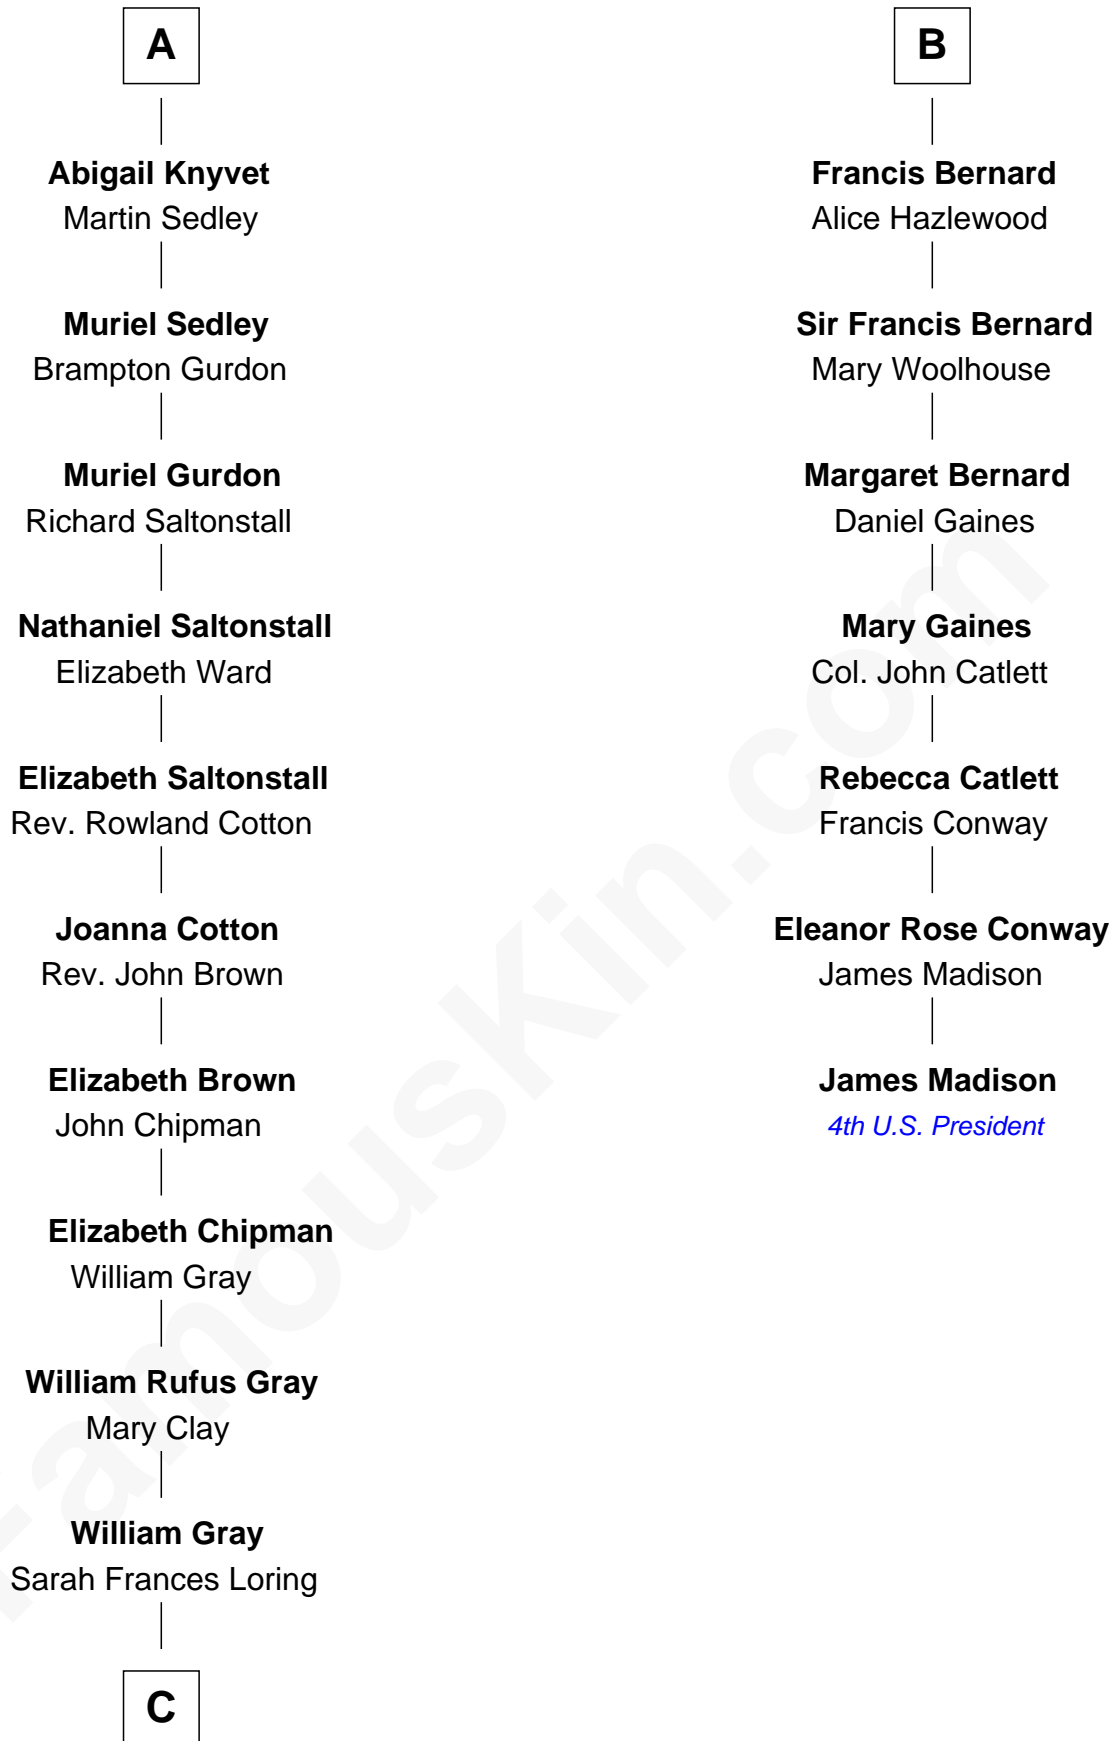

## Relationship Chart of

### Story Musgrave

NASA Astronaut

13th cousin 7 times removed of

**James Madison**  
4th U.S. President

**C**

—  
**Edward Gray**  
Elizabeth Gray Story

—  
**Marguerite Gray**  
John Butler Swann

—  
**Marguerite Swann**  
Percy Musgrave

—  
**Story Musgrave**  
*NASA Astronaut*

FamousKin.com