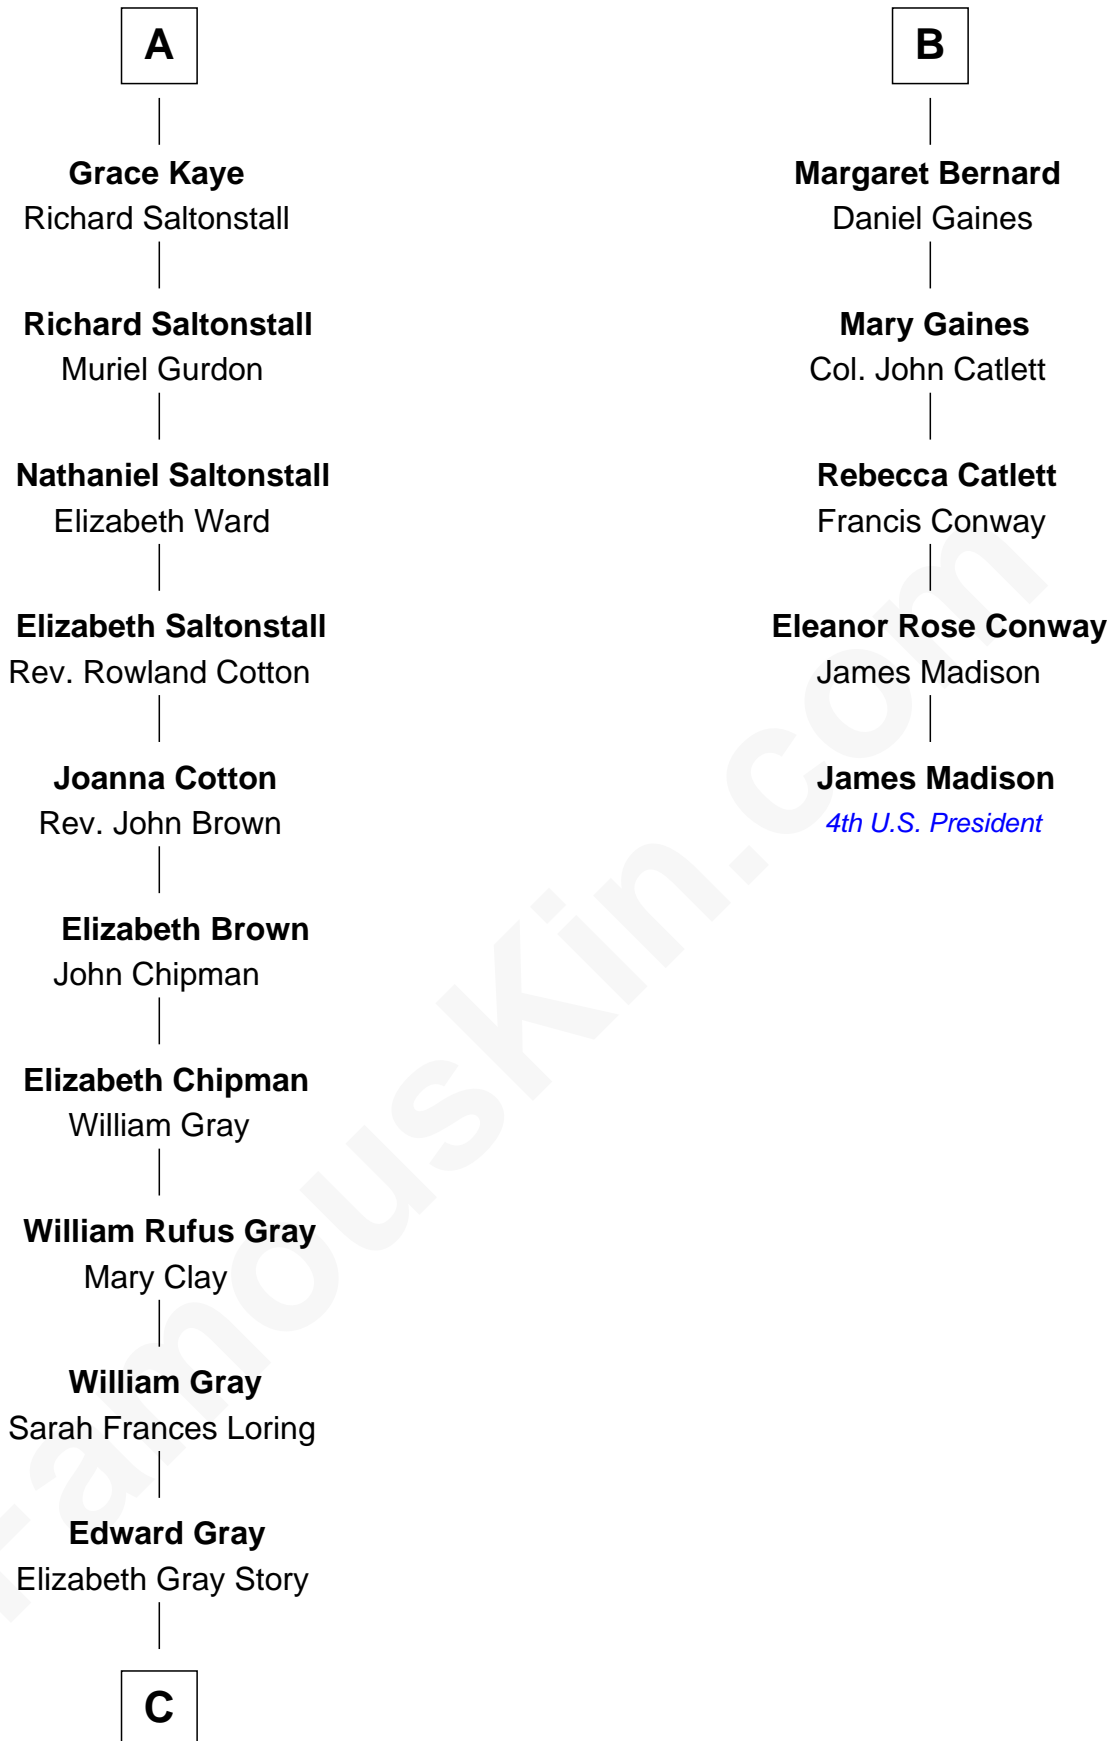

FamousKin.com
Relationship Chart of
Story Musgrave
NASA Astronaut

11th cousin 8 times removed of

James Madison
4th U.S. President

C

—
Marguerite Gray
John Butler Swann

—
Marguerite Swann
Percy Musgrave

—
Story Musgrave
NASA Astronaut

FamousKin.com