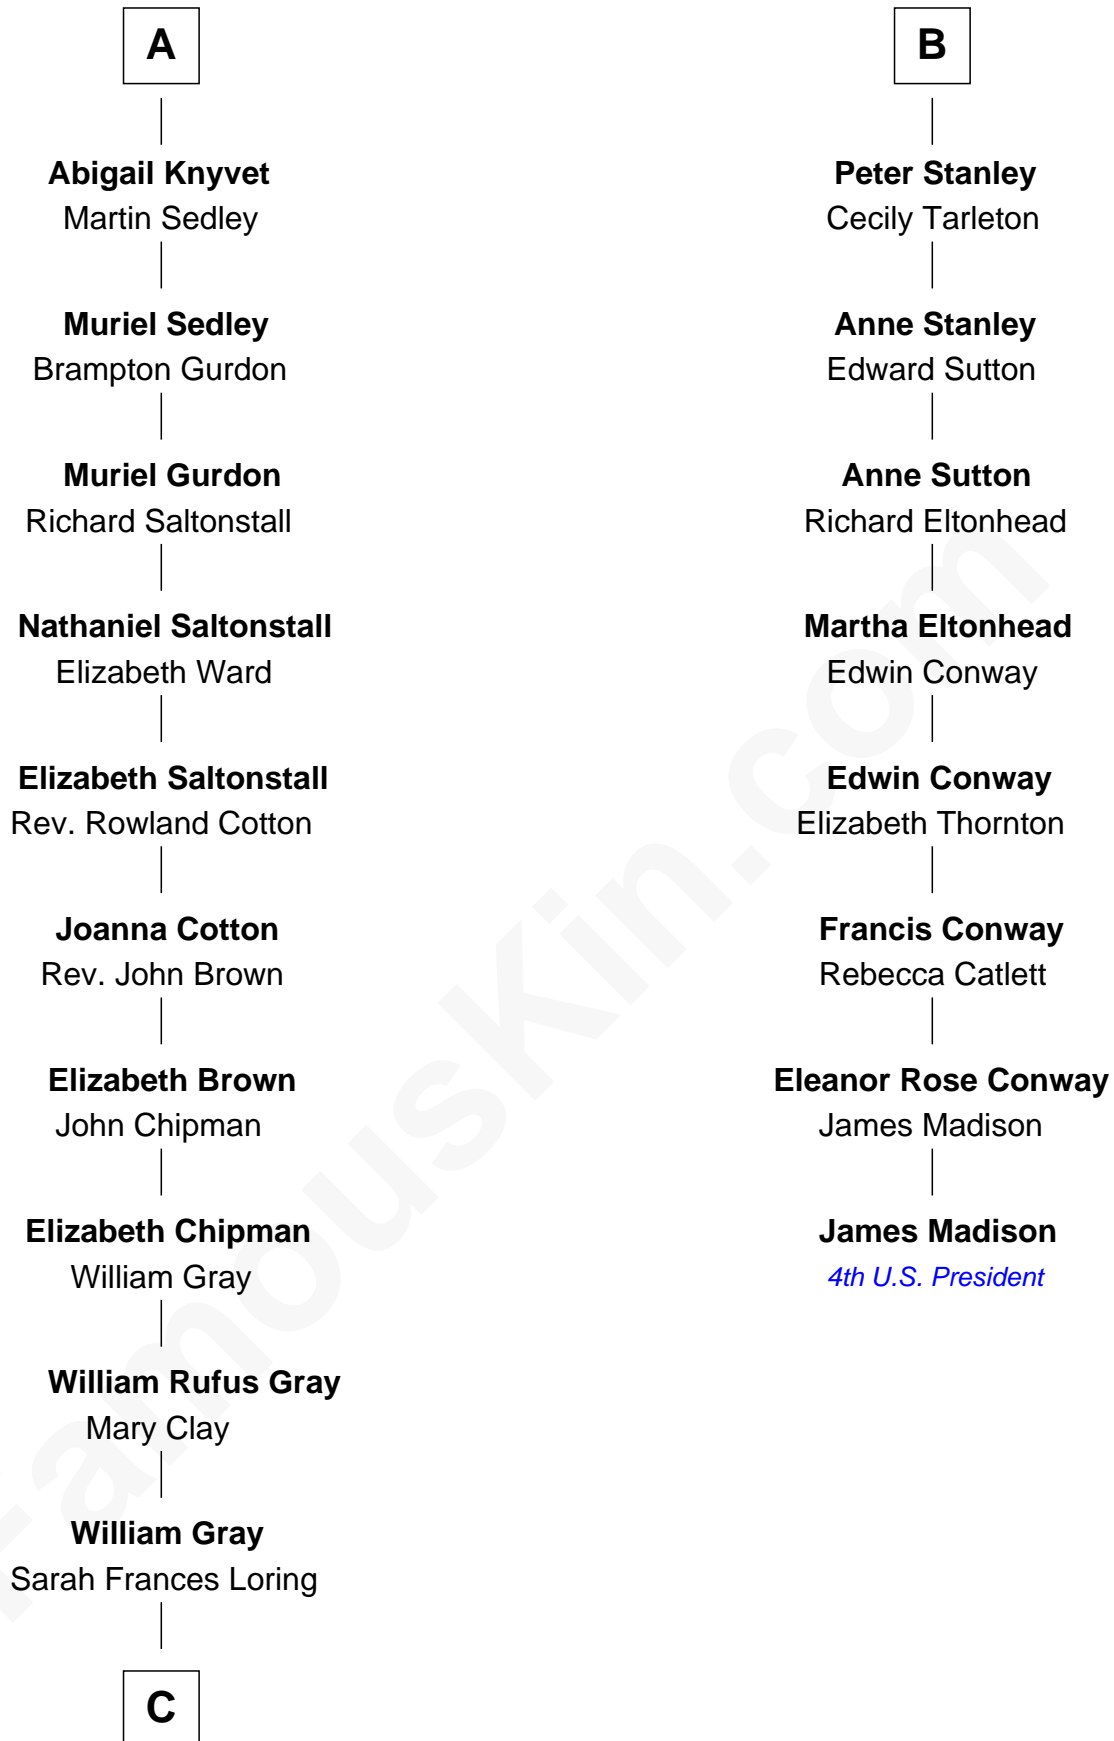

**FamousKin.com**  
**Relationship Chart of**  
**Story Musgrave**  
*NASA Astronaut*

14th cousin 6 times removed of

**James Madison**  
*4th U.S. President*

**Sir Robert de Holland**  
 Maude la Zouche

**C**

—  
**Edward Gray**  
Elizabeth Gray Story

—  
**Marguerite Gray**  
John Butler Swann

—  
**Marguerite Swann**  
Percy Musgrave

—  
**Story Musgrave**  
*NASA Astronaut*

FamousKin.com