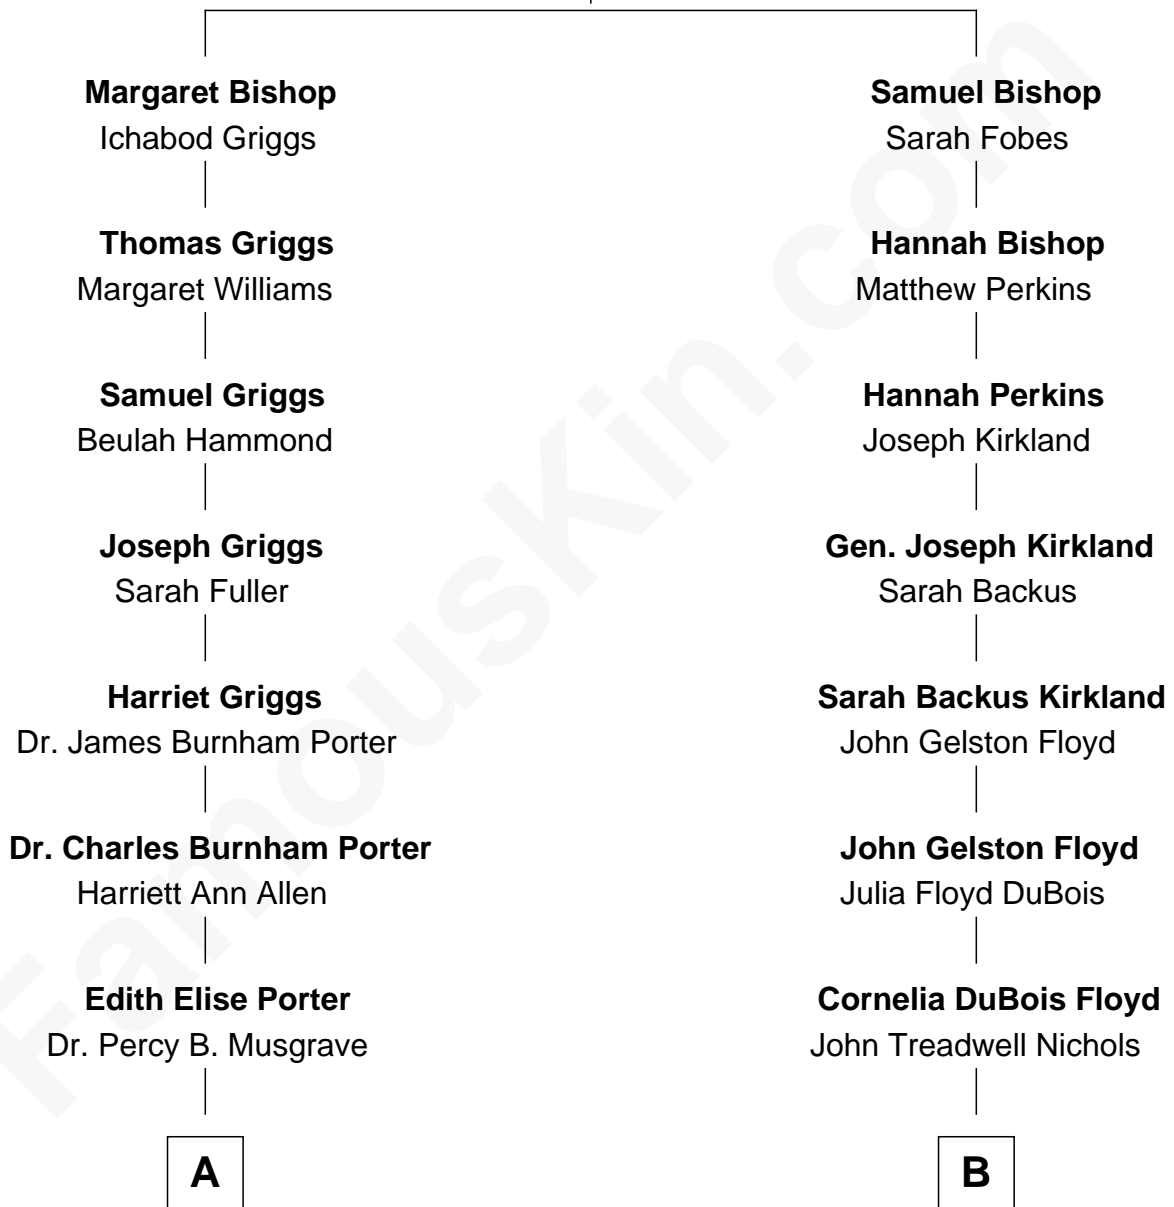

FamousKin.com Relationship Chart of

Story Musgrave

NASA Astronaut

8th cousin of

Bill Weld

68th Governor of Massachusetts

Samuel Bishop

Hester Cogswell

A

Percy Musgrave
Marguerite Swann

Story Musgrave
NASA Astronaut

B

Mary Blake Nichols
David Weld

Bill Weld
68th Governor of Massachusetts

FamousKin.com