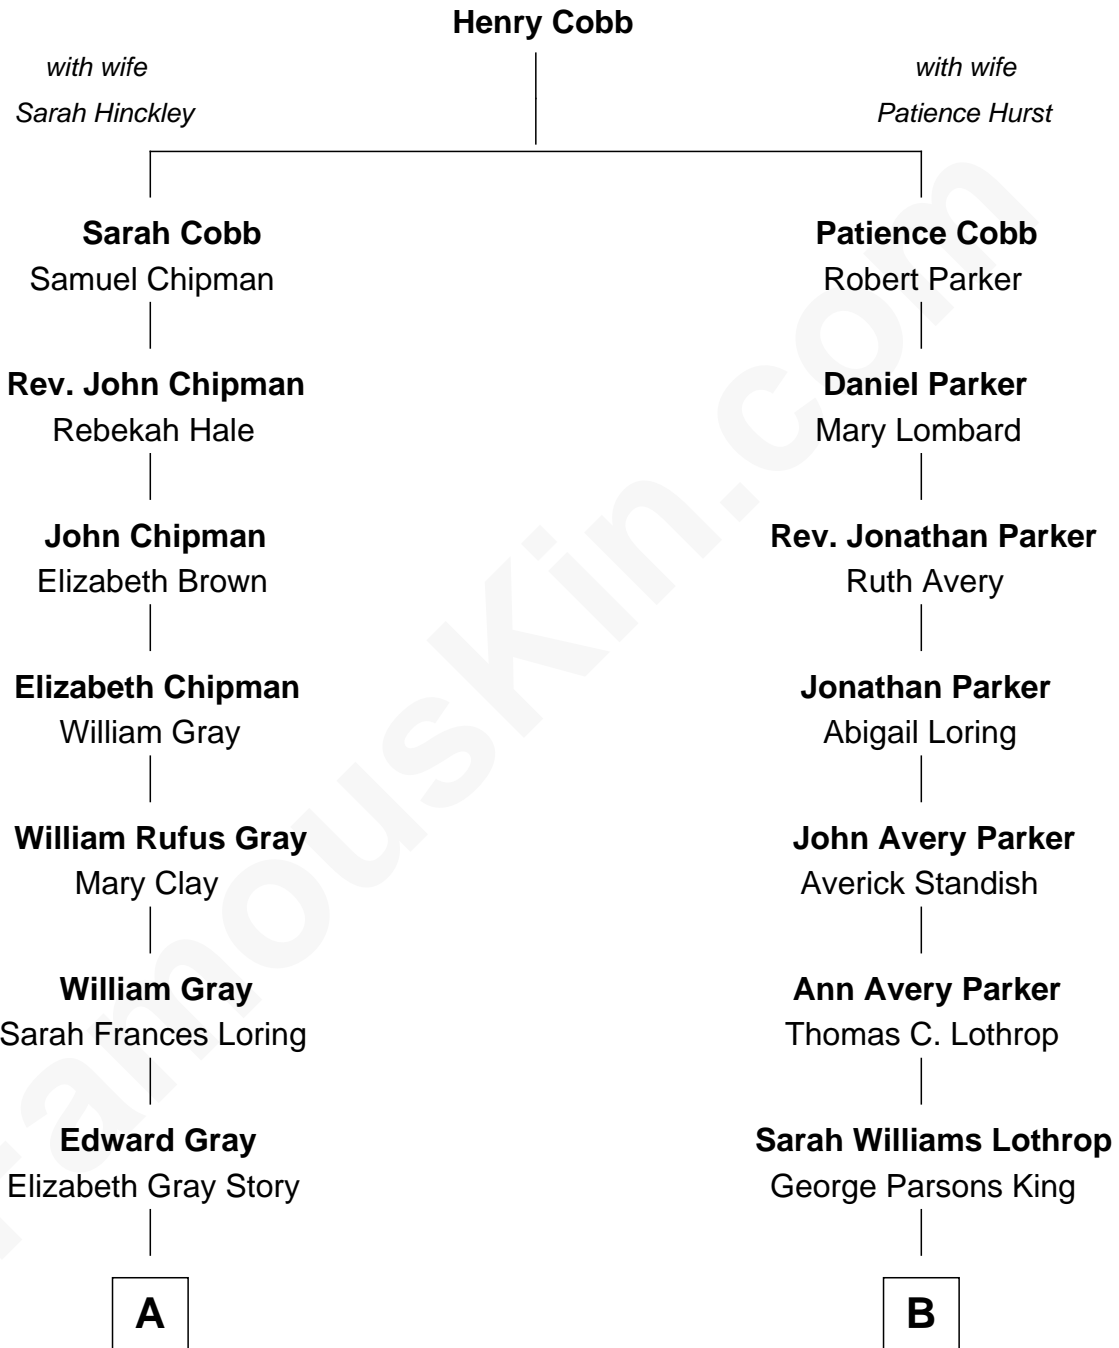

FamousKin.com Relationship Chart of

Story Musgrave

NASA Astronaut

9th cousin of

Tuesday Weld

TV and Movie Actress

A

Marguerite Gray
John Butler Swann

Marguerite Swann
Percy Musgrave

Story Musgrave
NASA Astronaut

B

Sarah Lothrop King
Edward Motley Weld

Lothrop Motley Weld
Yosene Balfour Ker

Tuesday Weld
TV and Movie Actress

FamousKin.com