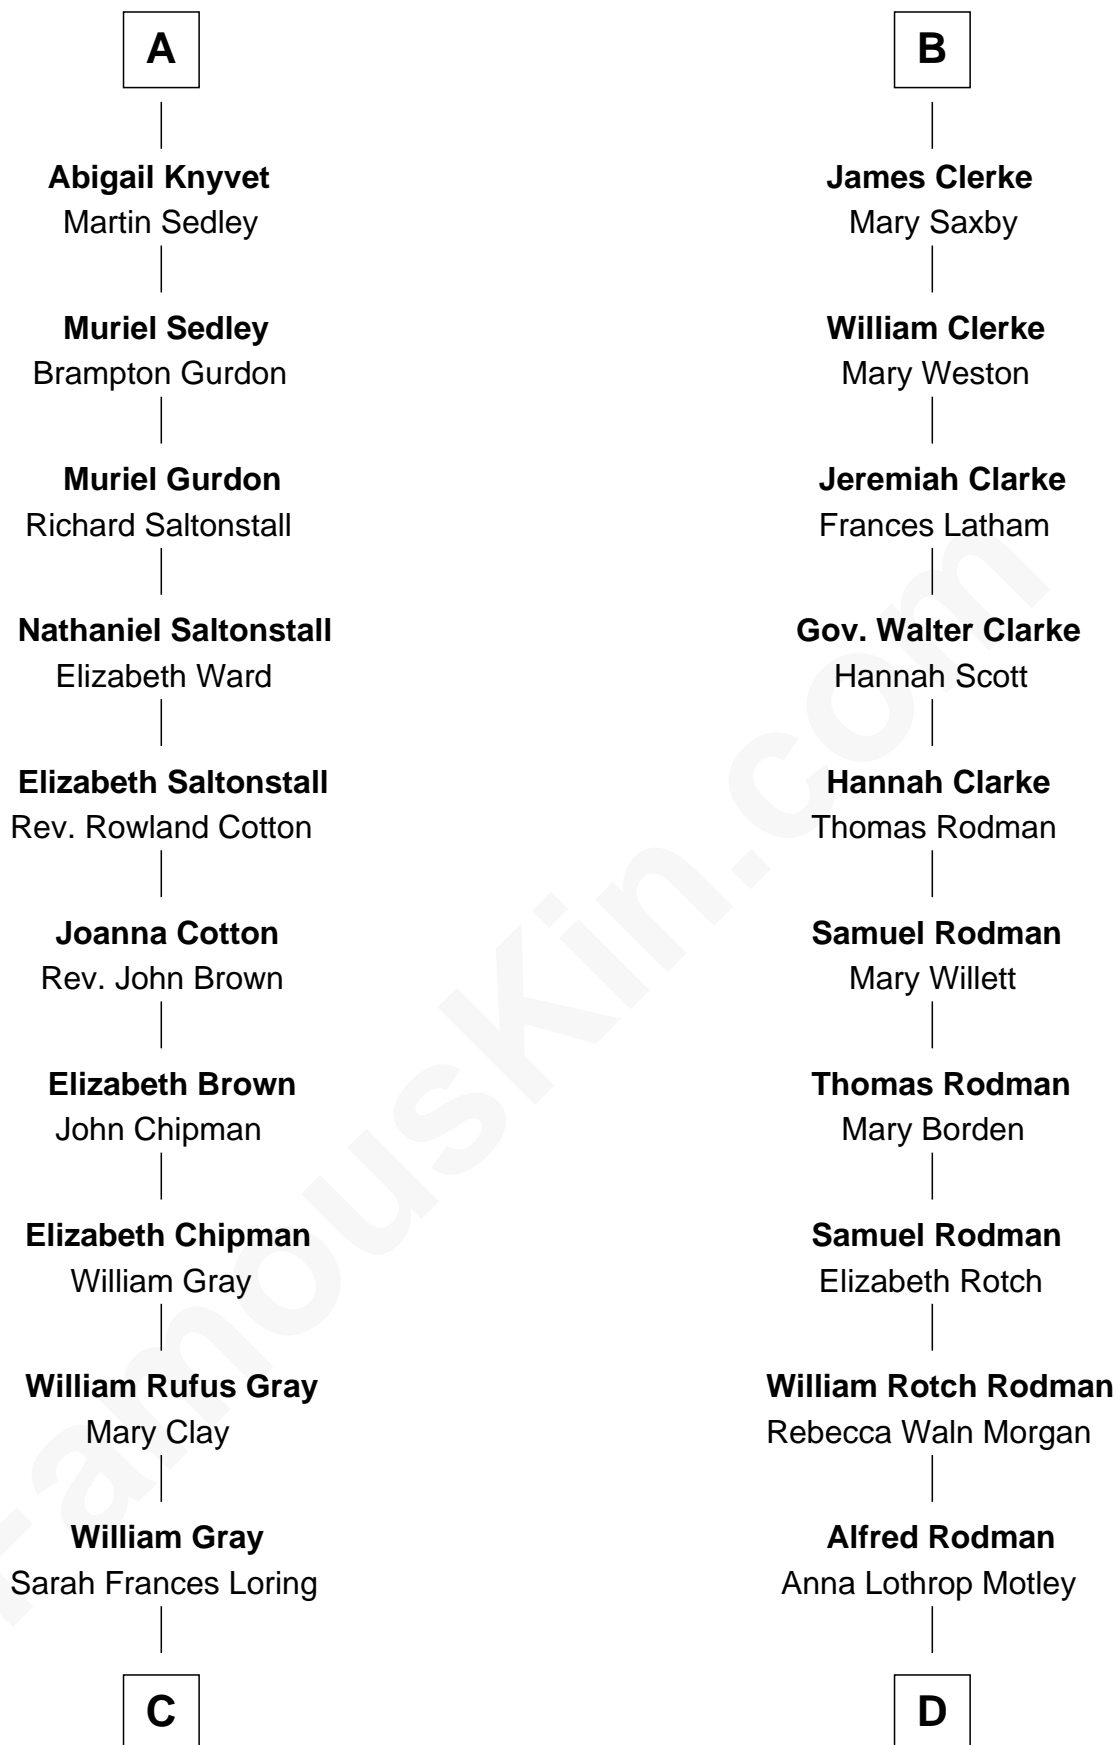

FamousKin.com Relationship Chart of

Story Musgrave

NASA Astronaut

20th cousin of

Tuesday Weld

TV and Movie Actress

Sir William de Ros
Margery de Badlesmere

Thomas de Ros
Beatrice de Stafford

Margaret de Ros
Sir Reynold Grey

Sir John Grey
Constance de Holand

Alice Grey
Sir William Knyvet

Sir Edmund Knyvet
Eleanor Tyrrel

Edmund Knyvet
Jane Bouchier

John Knyvet
Agnes Harcourt

A

Maud de Roos
John de Welles

Margery de Welles
Stephen le Scrope

Maude le Scrope
Sir Baldwin Freville

Elizabeth Freville
Sir Thomas Ferrers

Sir Henry Ferrers
Margaret Heckstall

Elizabeth Ferrers
James Clerke

George Clerke
Elizabeth Wilsford

B

C

Edward Gray
Elizabeth Gray Story

Marguerite Gray
John Butler Swann

Marguerite Swann
Percy Musgrave

Story Musgrave
NASA Astronaut

D

Eloise Rodman
Stephen Minot Weld