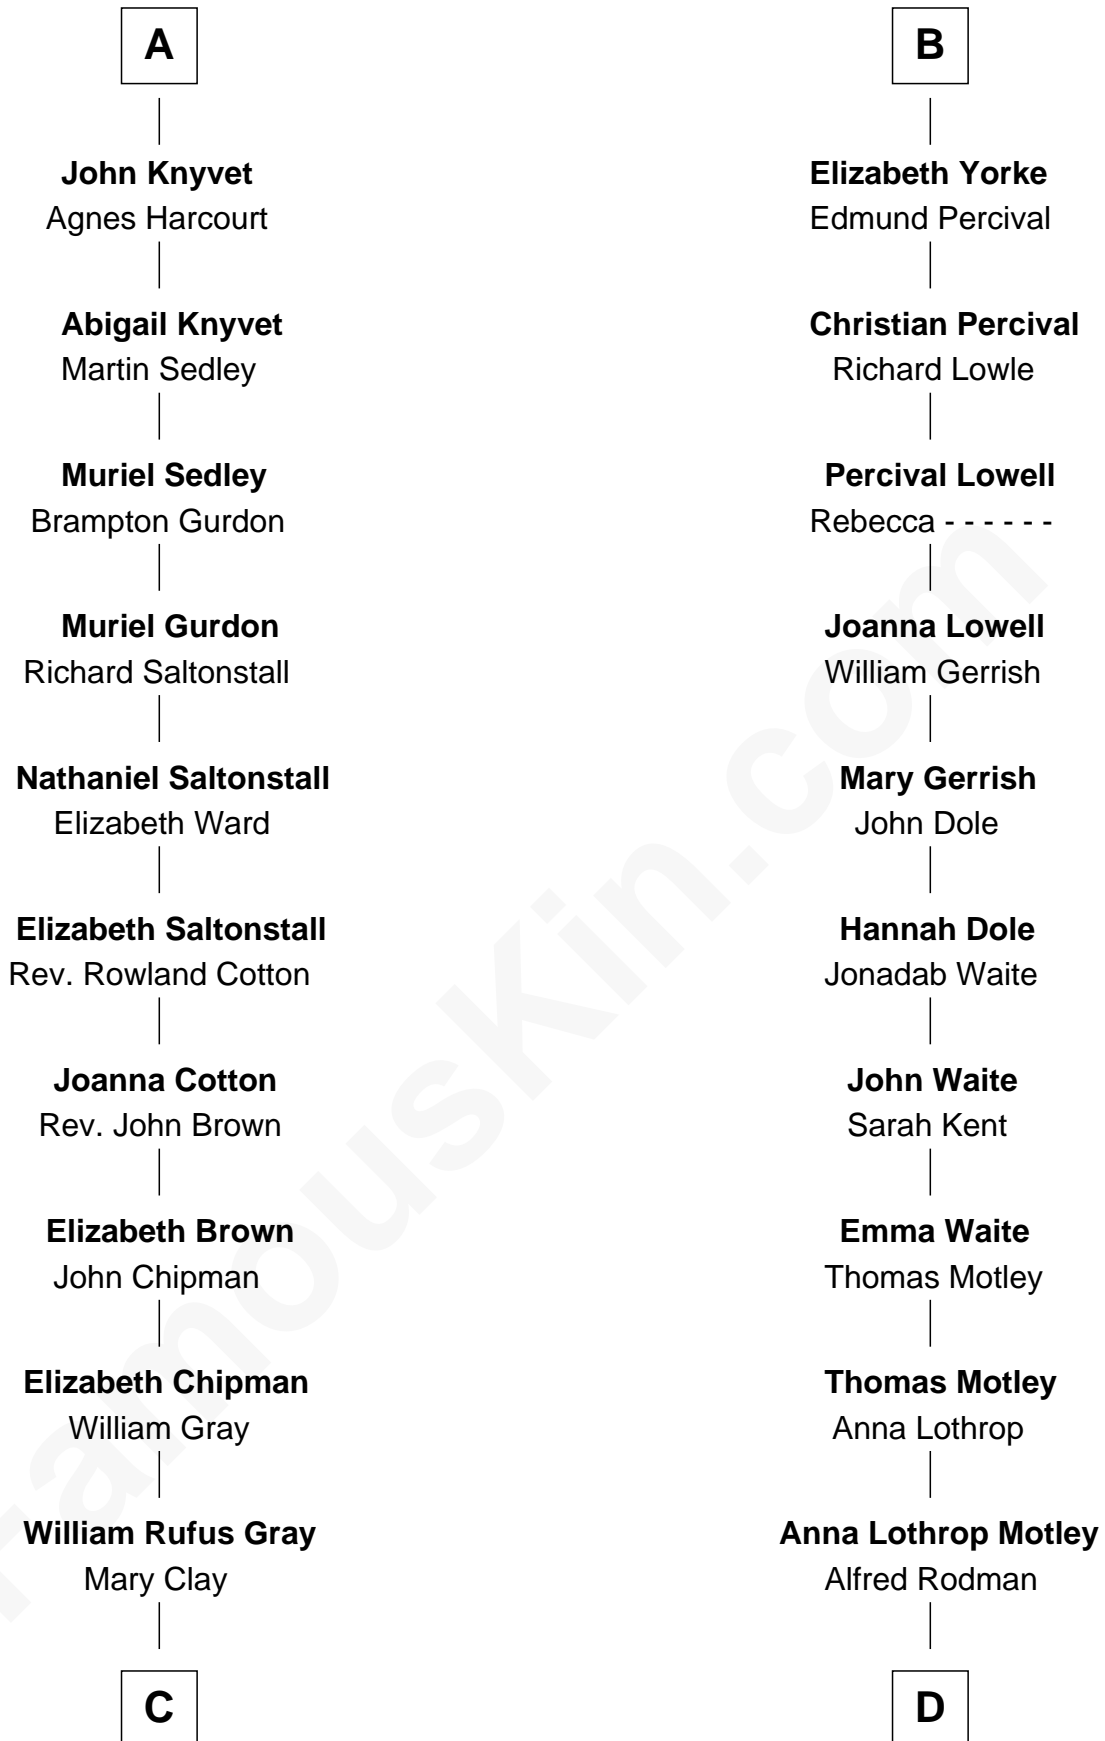

FamousKin.com
Relationship Chart of
Story Musgrave
NASA Astronaut

20th cousin 1 time removed of

Tuesday Weld
TV and Movie Actress

Humphrey de Bohun
 Elizabeth Plantagenet

Sir William de Bohun
 Elizabeth de Badlesmere

Margaret de Bohun
 Sir Hugh de Courtnay

Elizabeth de Bohun
 Sir Richard Fitzalan

Elizabeth de Courtnay
 Sir Andrew Luttrell

Elizabeth Fitzalan
 Sir Thomas Mowbray

Sir Hugh Luttrell
 Catherine de Beaumont

Margaret Mowbray
 Sir Robert Howard

Sir John Luttrell
 Margaret Touchet

Sir John Howard
 Margaret Chedworth

Sir James Luttrell
 Elizabeth Courtnay

Katherine Howard
 Sir John Bouchier

Sir Hugh Luttrell
 Margaret Hill

Jane Bouchier
 Edmund Knyvet

Eleanor Luttrell
 Roger Yorke

A

B

C

William Gray
Sarah Frances Loring

Edward Gray
Elizabeth Gray Story

Marguerite Gray
John Butler Swann

Marguerite Swann
Percy Musgrave