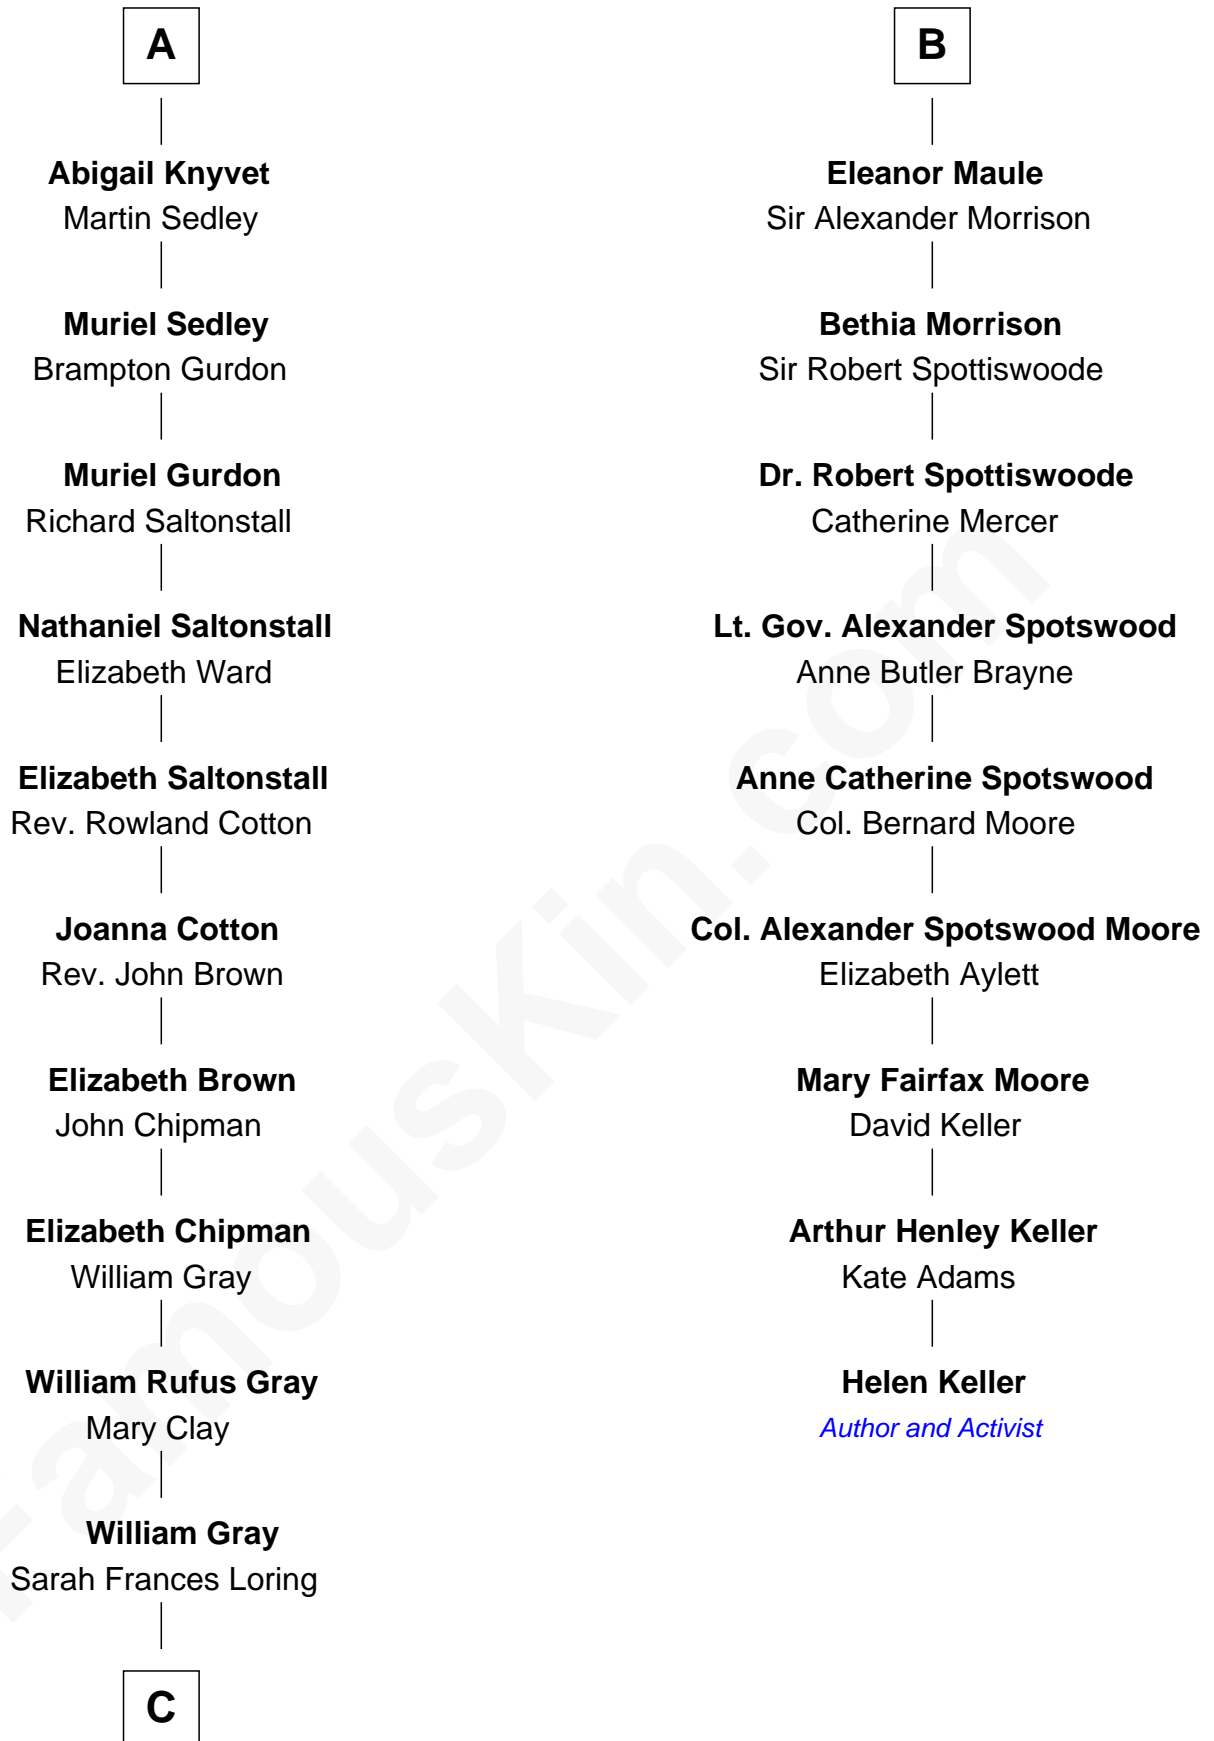

FamousKin.com

Relationship Chart of

Story Musgrave

NASA Astronaut

15th cousin 5 times removed of

Helen Keller
Author and Activist

Richard Fitzalan
Eleanor Plantagenet

C

—
Edward Gray
Elizabeth Gray Story

—
Marguerite Gray
John Butler Swann

—
Marguerite Swann
Percy Musgrave

—
Story Musgrave
NASA Astronaut

FamousKin.com