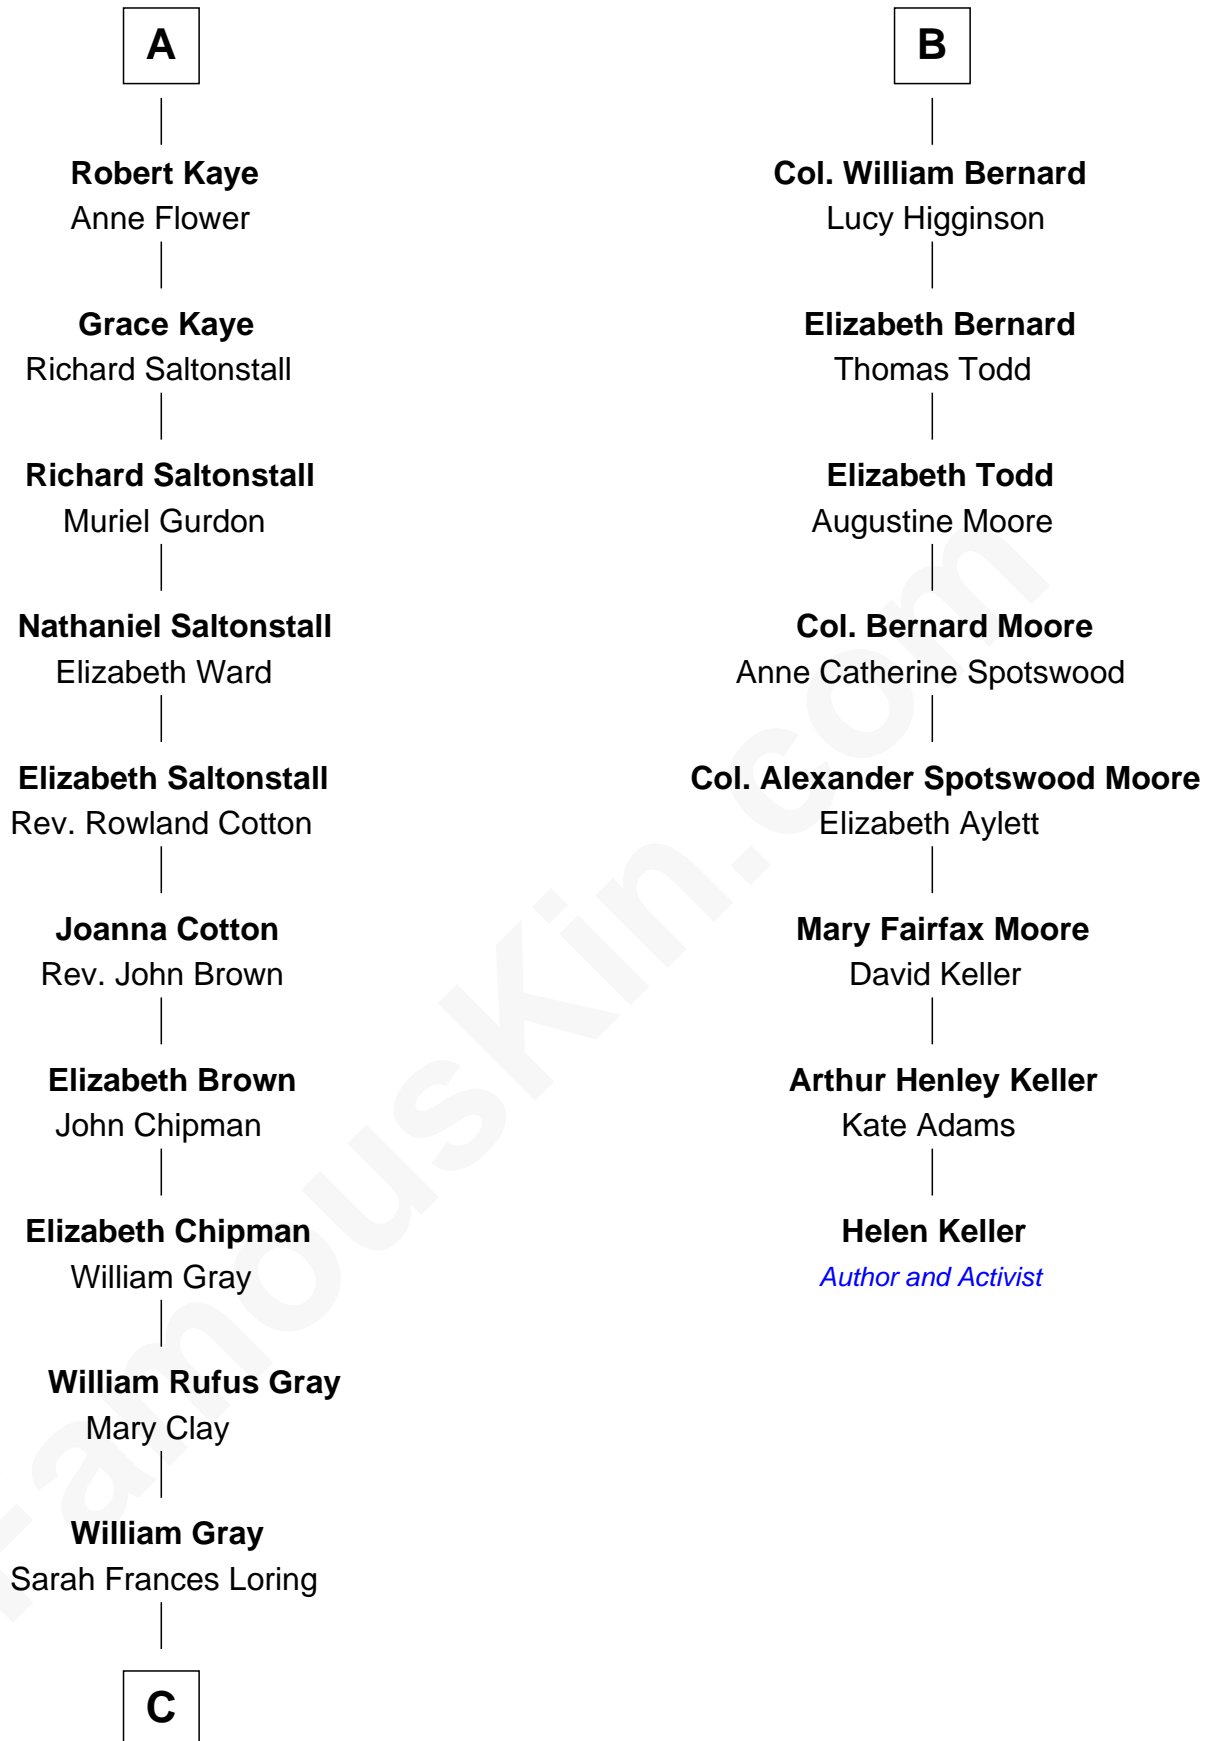

FamousKin.com

Relationship Chart of

Story Musgrave

NASA Astronaut

14th cousin 6 times removed of

Helen Keller
Author and Activist

Margaret de Stafford
Sir Ralph Neville

C

—
Edward Gray
Elizabeth Gray Story

—
Marguerite Gray
John Butler Swann

—
Marguerite Swann
Percy Musgrave

—
Story Musgrave
NASA Astronaut

FamousKin.com