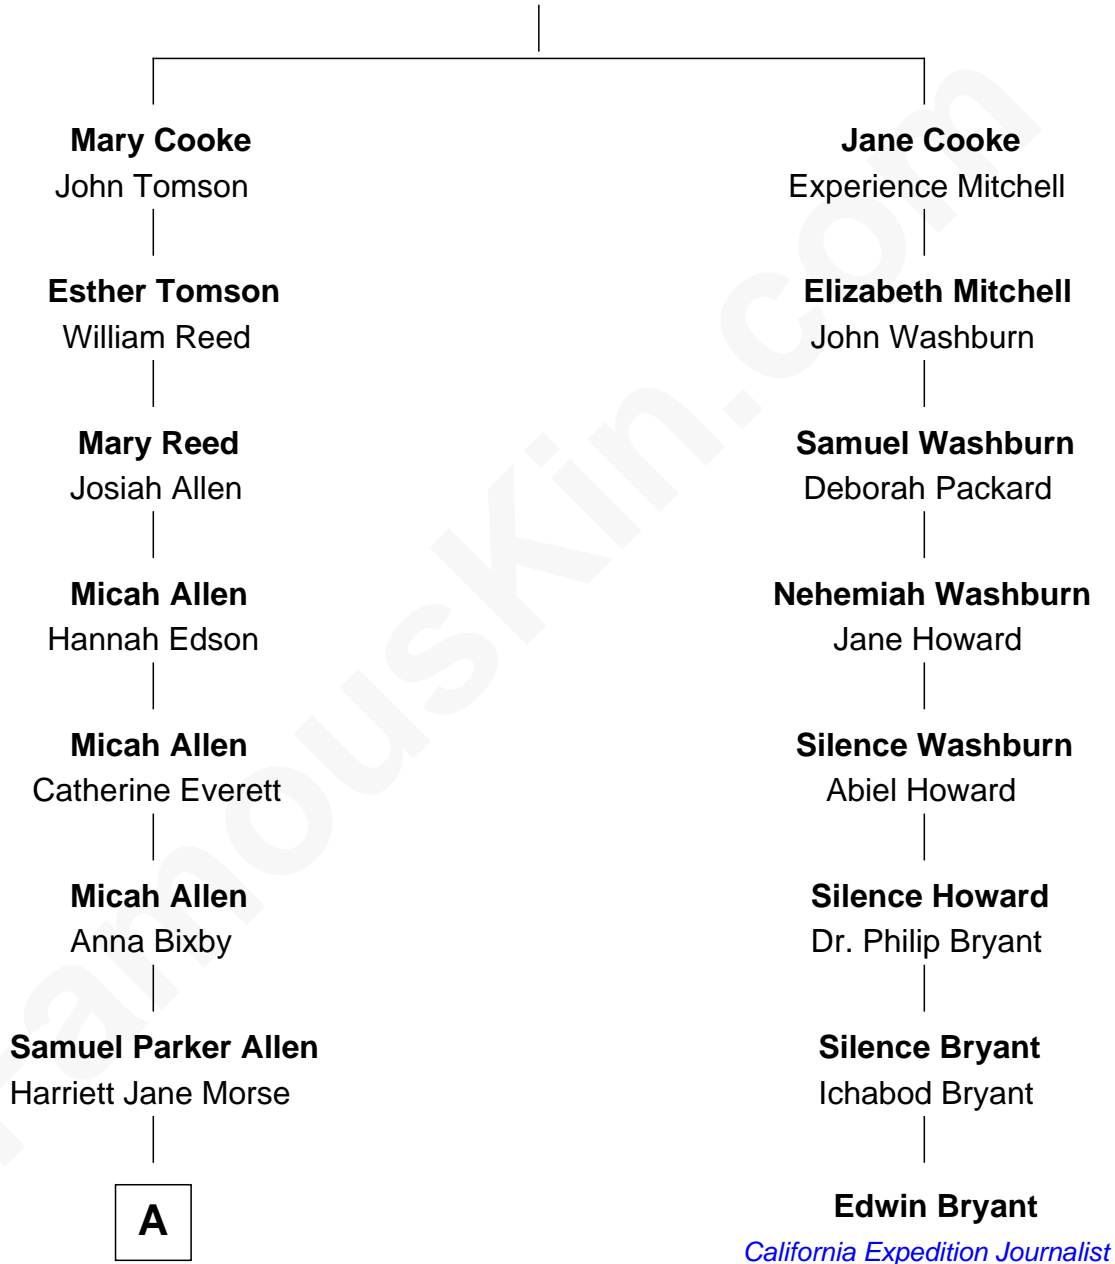

FamousKin.com
Relationship Chart of
Story Musgrave
NASA Astronaut

7th cousin 3 times removed of

Edwin Bryant
California Expedition Journalist

Francis Cooke
 Hester le Mahieu

A

—
Harriett Ann Allen
Dr. Charles Burnham Porter

—
Edith Elise Porter
Dr. Percy B. Musgrave

—
Percy Musgrave
Marguerite Swann

—
Story Musgrave
NASA Astronaut

FamousKin.com