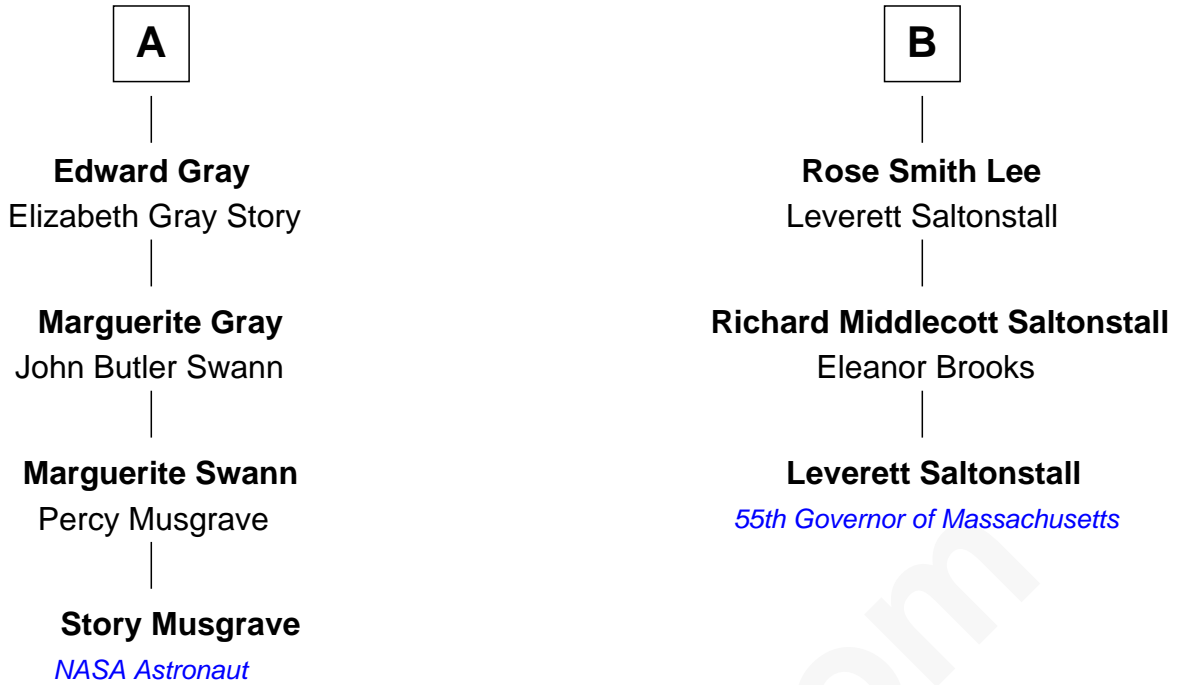

**FamousKin.com**  
**Relationship Chart of**  
**Story Musgrave**  
*NASA Astronaut*

9th cousin 1 time removed of  
**Leverett Saltonstall**  
*55th Governor of Massachusetts*

FamousKin.com