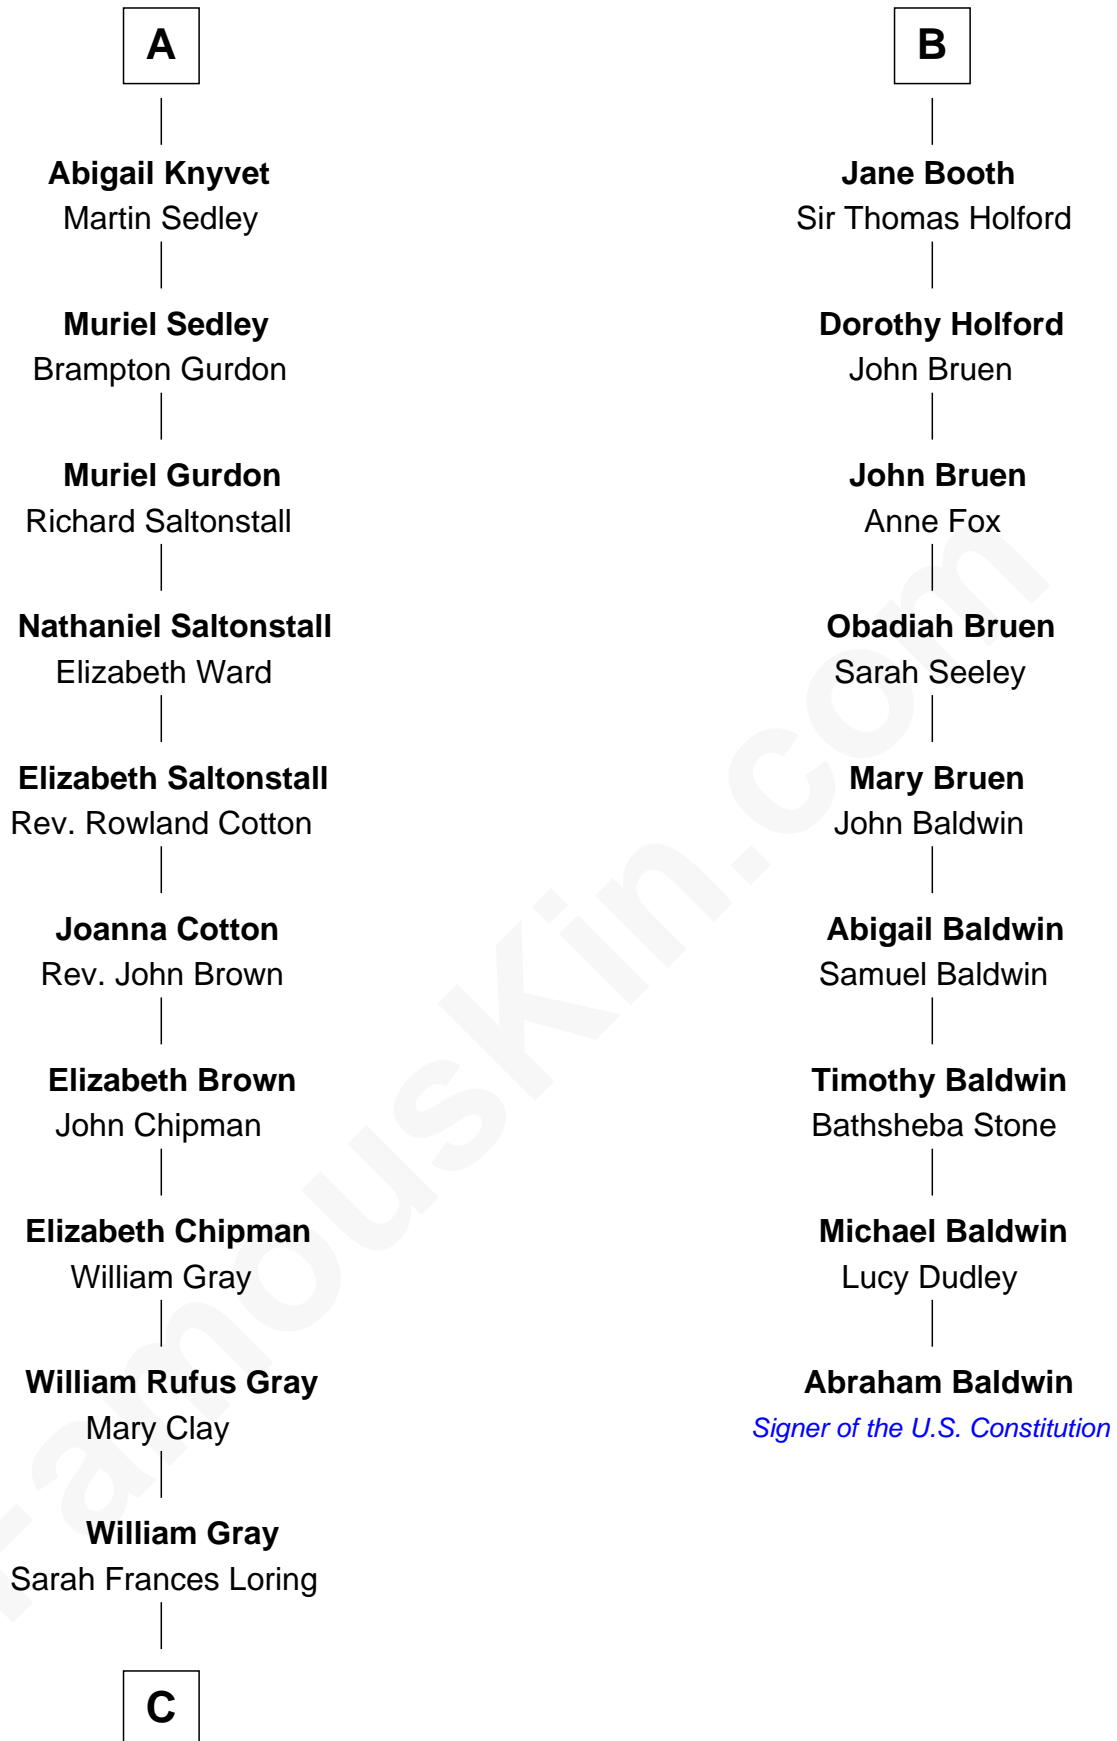

# FamousKin.com Relationship Chart of

**Story Musgrave**

*NASA Astronaut*

15th cousin 5 times removed of

**Abraham Baldwin**

*Signer of the U.S. Constitution*

**Sir Robert de Holland**

Maude la Zouche

**C**

—  
**Edward Gray**  
Elizabeth Gray Story

—  
**Marguerite Gray**  
John Butler Swann

—  
**Marguerite Swann**  
Percy Musgrave

—  
**Story Musgrave**  
*NASA Astronaut*

FamousKin.com