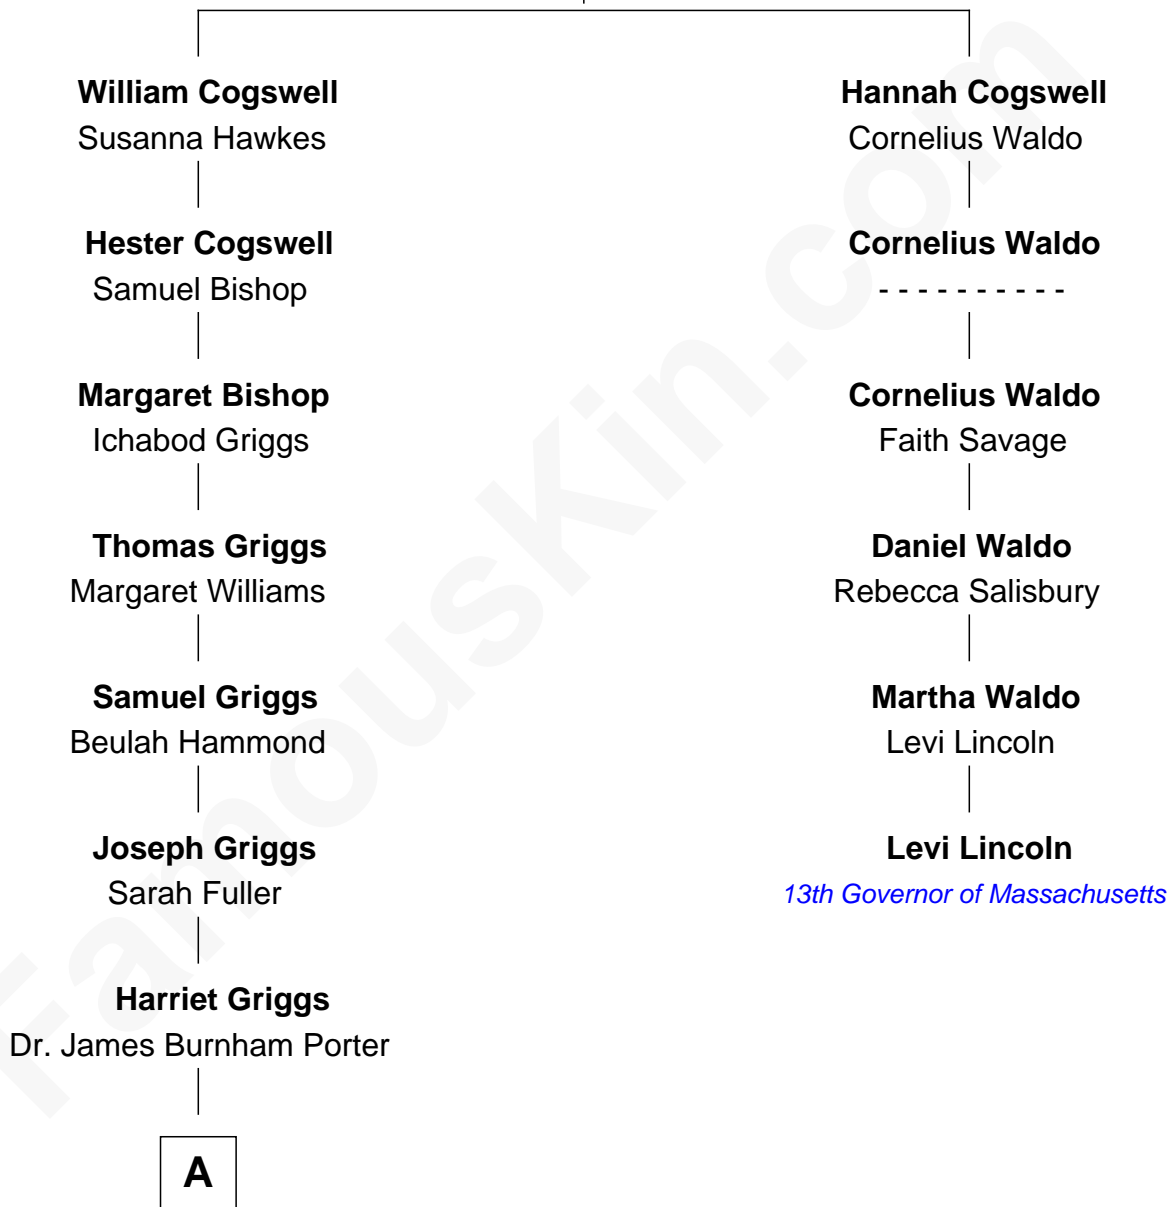

FamousKin.com Relationship Chart of

Story Musgrave

NASA Astronaut

5th cousin 5 times removed of

Levi Lincoln

13th Governor of Massachusetts

John Cogswell
Elizabeth Thomson

A

—
Dr. Charles Burnham Porter

Harriett Ann Allen

—
Edith Elise Porter

Dr. Percy B. Musgrave

—
Percy Musgrave

Marguerite Swann

—
Story Musgrave

NASA Astronaut