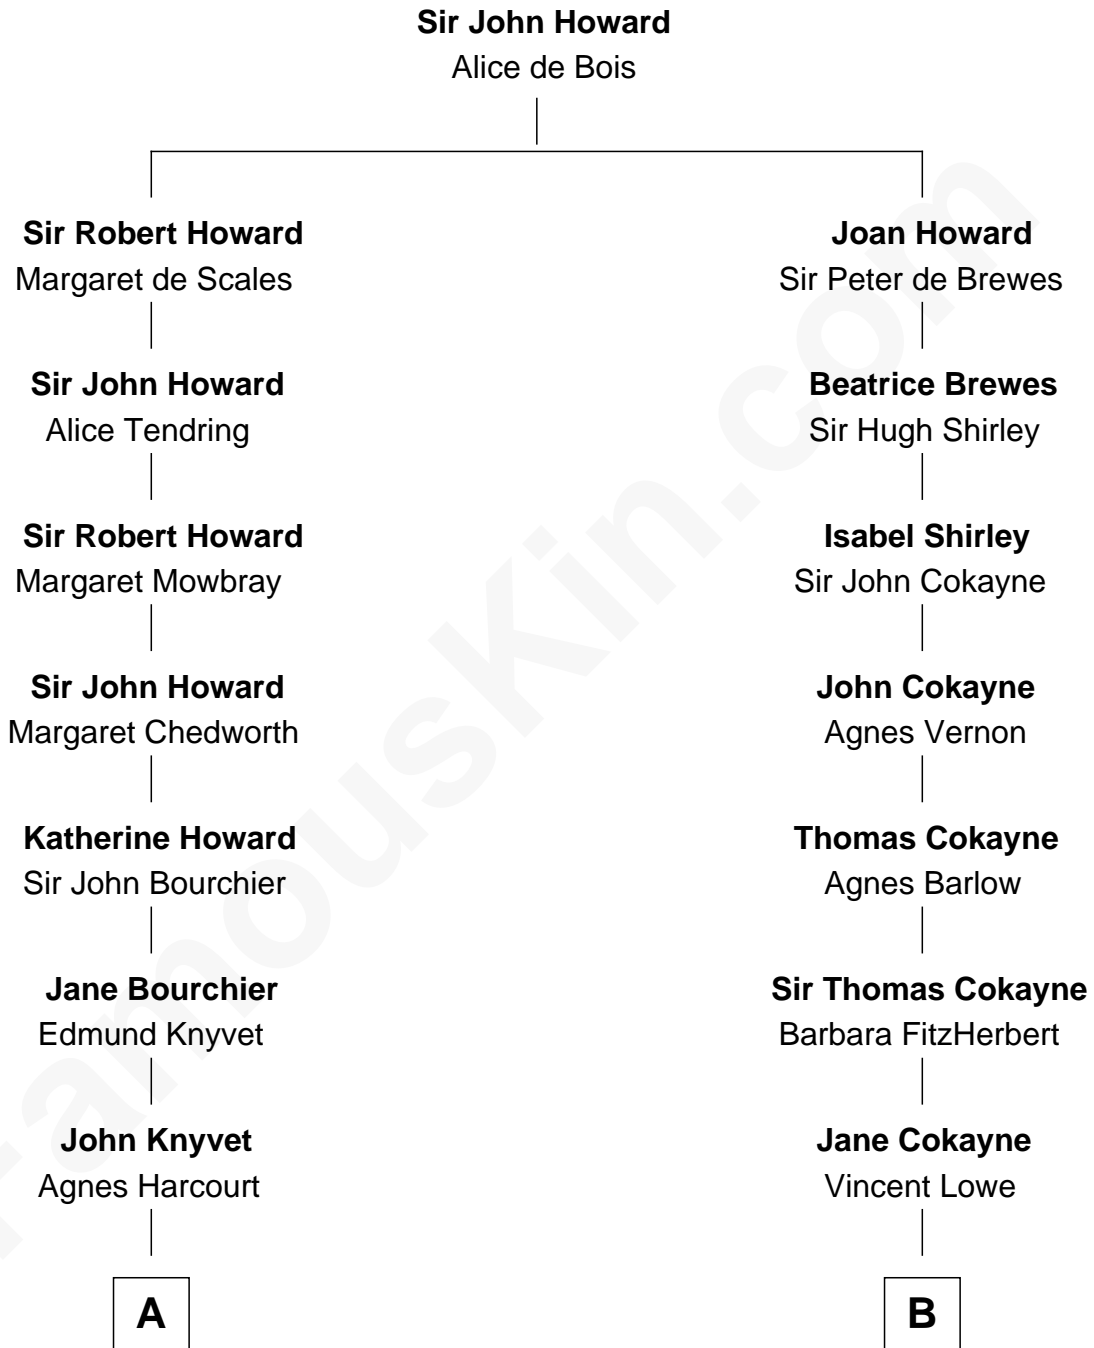

## Relationship Chart of

### Story Musgrave

NASA Astronaut

14th cousin 6 times removed of

**Charles Carroll**  
Signer of the Declaration of Independence

**C**

—  
**Edward Gray**  
Elizabeth Gray Story

—  
**Marguerite Gray**  
John Butler Swann

—  
**Marguerite Swann**  
Percy Musgrave

—  
**Story Musgrave**  
*NASA Astronaut*

FamousKin.com