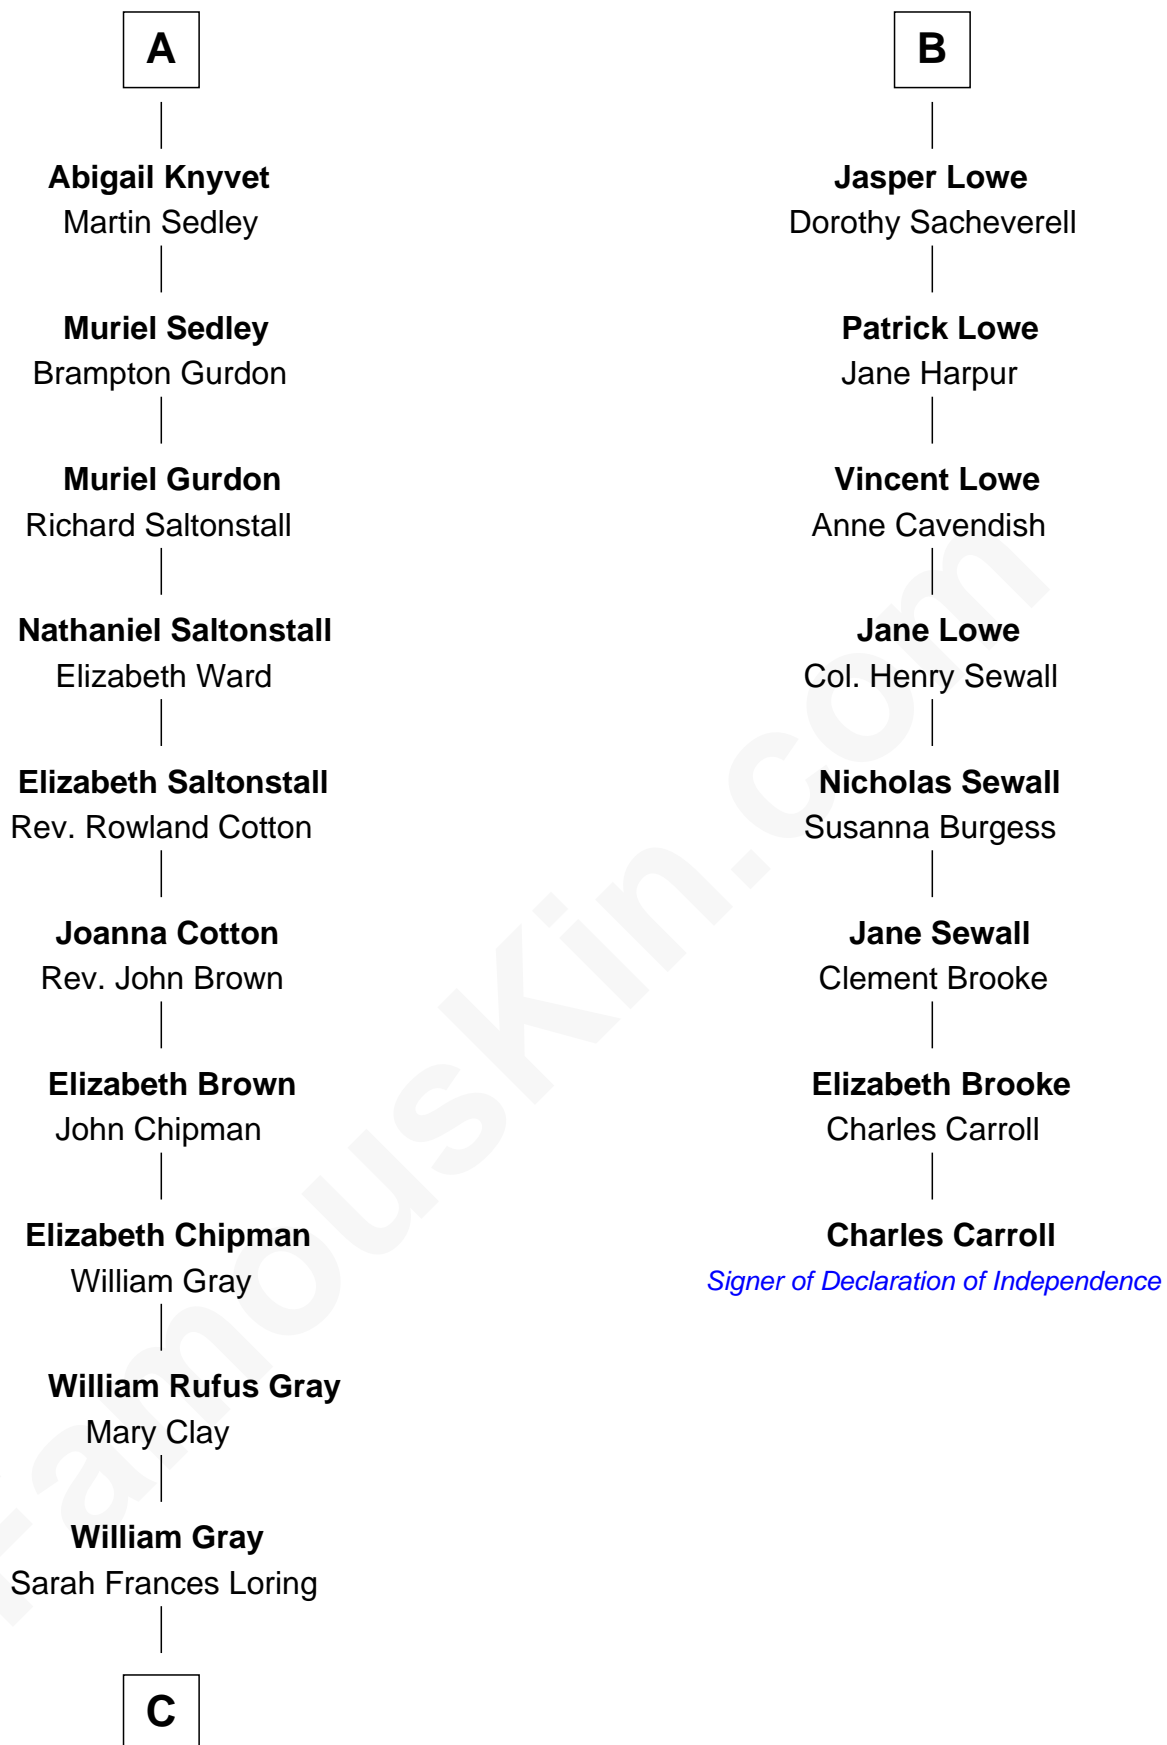

## Relationship Chart of

### Story Musgrave

NASA Astronaut

14th cousin 6 times removed of

**Charles Carroll**  
Signer of the Declaration of Independence

**C**

—  
**Edward Gray**  
Elizabeth Gray Story

—  
**Marguerite Gray**  
John Butler Swann

—  
**Marguerite Swann**  
Percy Musgrave

—  
**Story Musgrave**  
*NASA Astronaut*

FamousKin.com