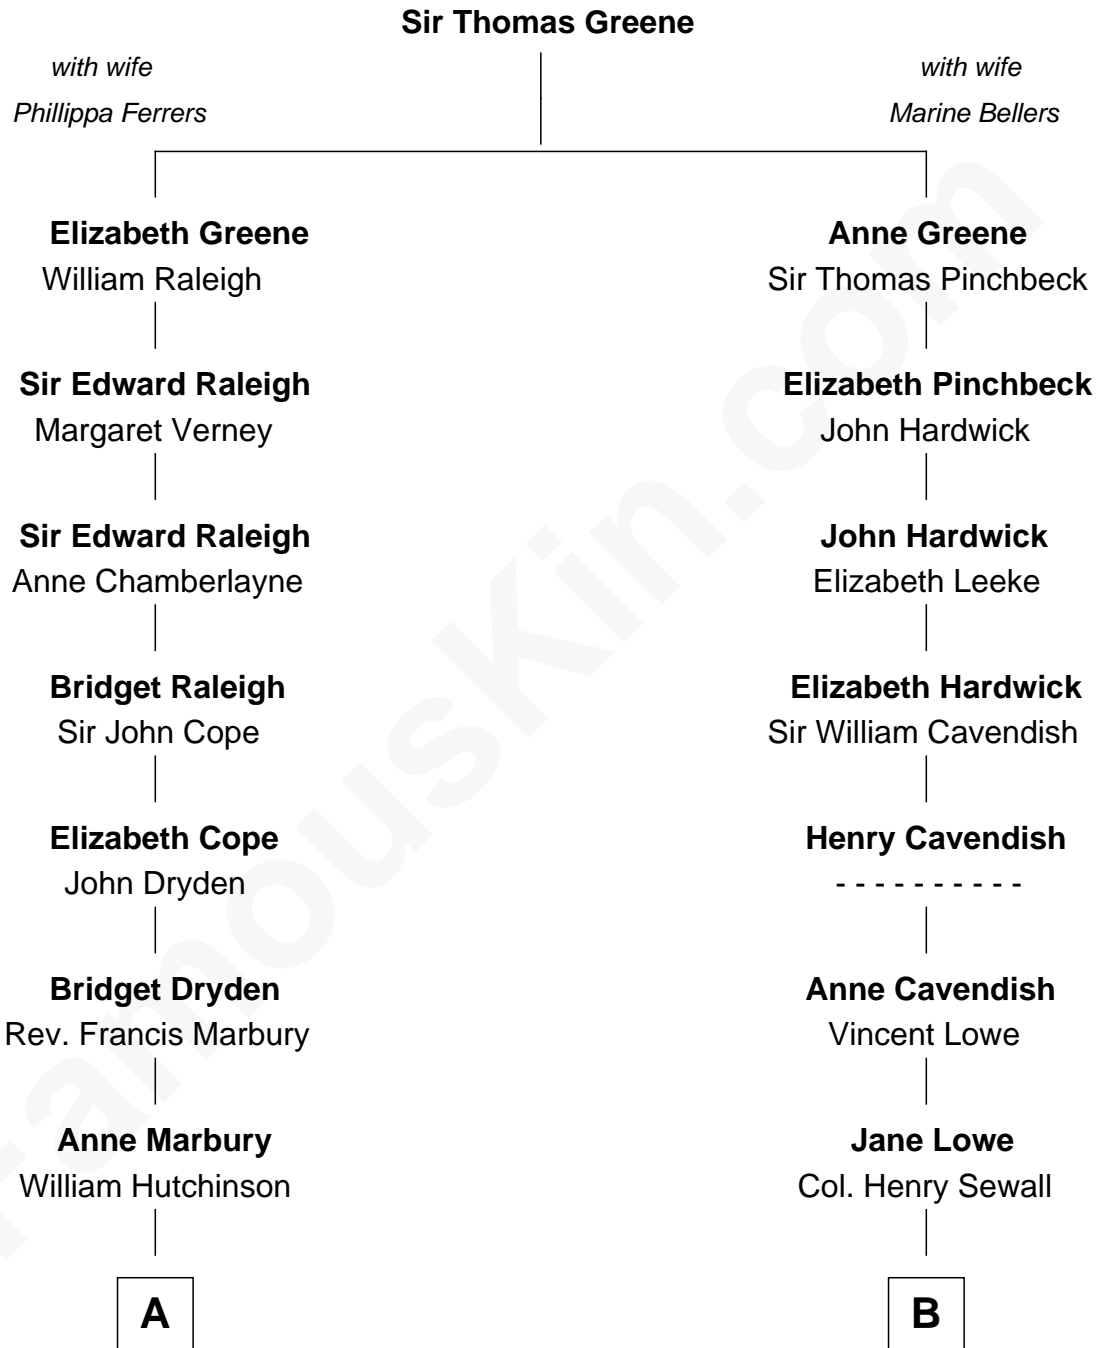

FamousKin.com

Relationship Chart of

Story Musgrave

NASA Astronaut

10th cousin 8 times removed of

Charles Carroll
Signer of the Declaration of Independence

A

Faith Hutchinson

Thomas Savage

Habijah Savage

Hannah Tyng

Thomas Savage

Mehitabel Phillips

Thomas Savage

Elizabeth Fowle

Col. Thomas Savage

Elizabeth Gray Story

Marguerite Gray

John Butler Swann

C

B

Nicholas Sewall

Susanna Burgess

Jane Sewall