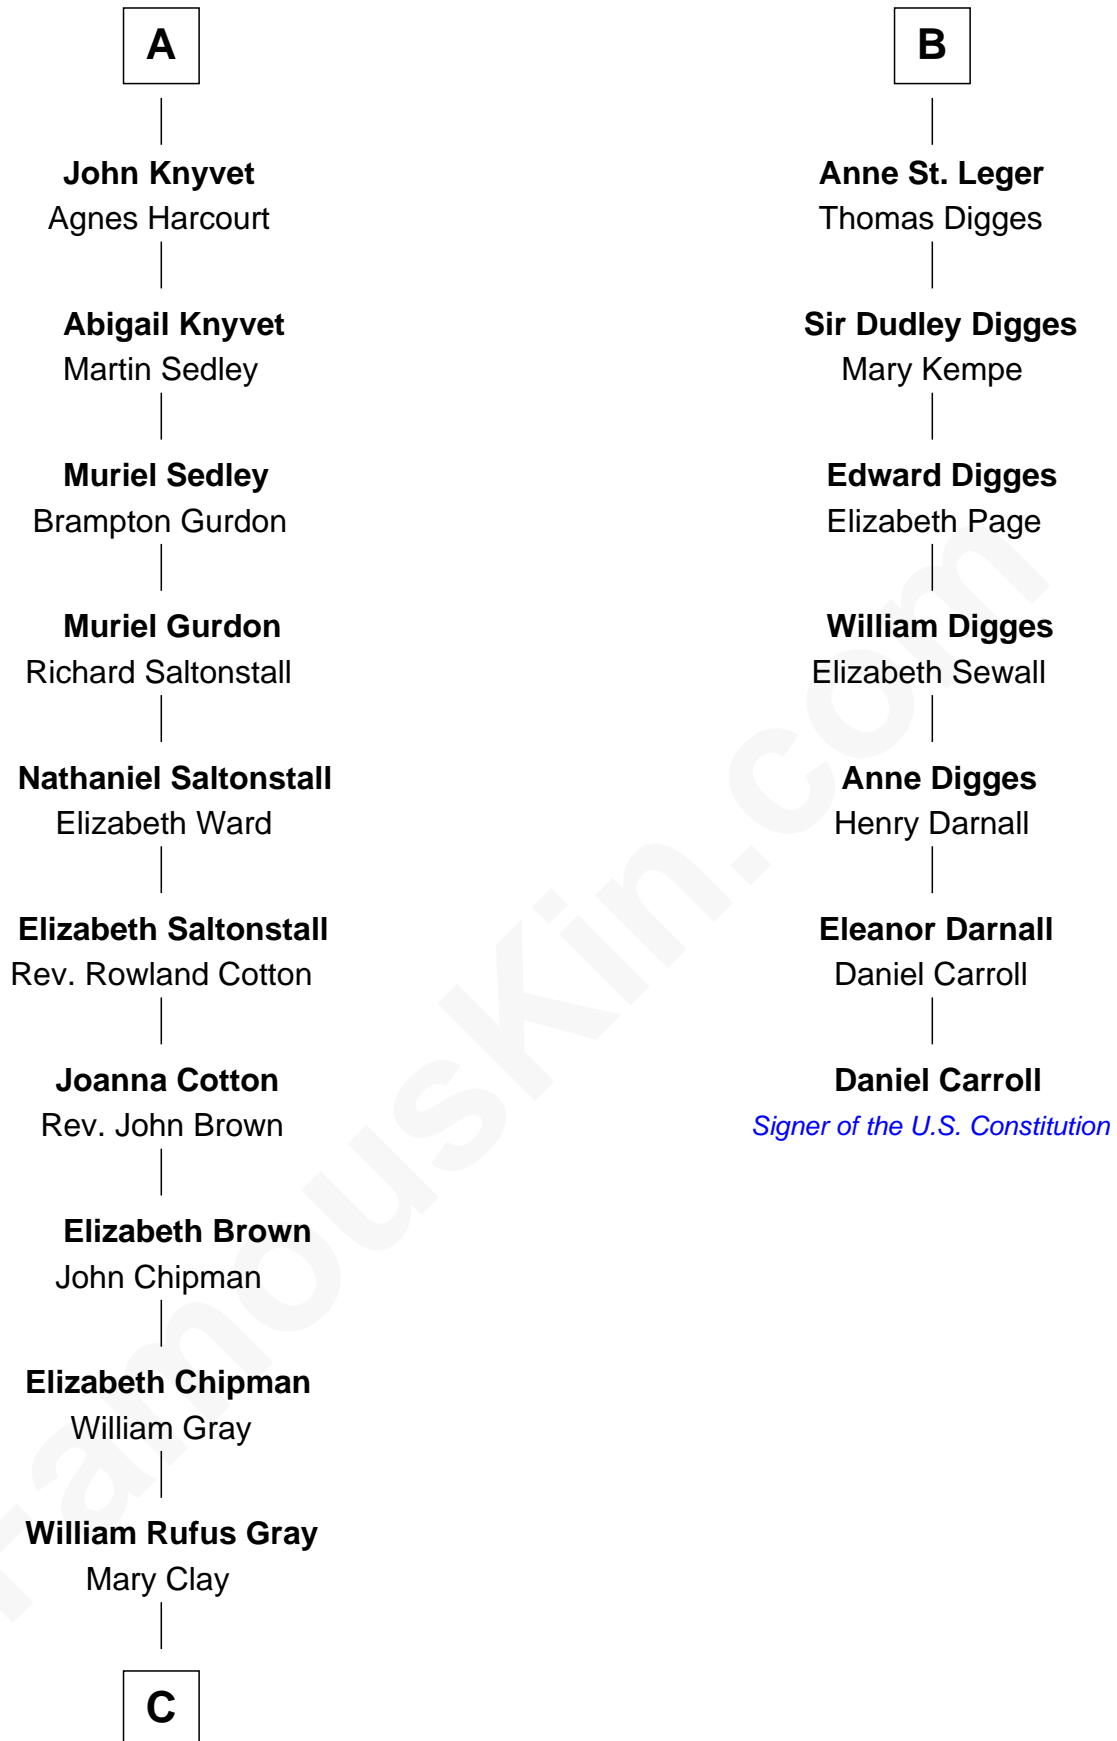

# FamousKin.com Relationship Chart of

**Story Musgrave**

*NASA Astronaut*

13th cousin 8 times removed of

**Daniel Carroll**

*Signer of the U.S. Constitution*

**William III of Hainault**

Jeanne of Valois

**Sir Edmund Knyvet**  
Eleanor Tyrrel

**Edmund Knyvet**  
Jane Bouchier

**A**

**Philippa of Hainault**  
Edward III, King of England

**John of Gaunt**  
Katherine Roet

**Joan Beaufort**  
Sir Ralph Neville

**Sir Edward Neville**  
Elizabeth de Beauchamp

**Sir George Neville**  
Margaret Fenne

**George Neville**  
Mary Stafford

**Ursula Neville**  
Sir Warham St. Leger

**B**

**C**

—  
**William Gray**  
Sarah Frances Loring

—  
**Edward Gray**  
Elizabeth Gray Story

—  
**Marguerite Gray**  
John Butler Swann

—  
**Marguerite Swann**  
Percy Musgrave

—  
**Story Musgrave**  
*NASA Astronaut*

FamousKin.com