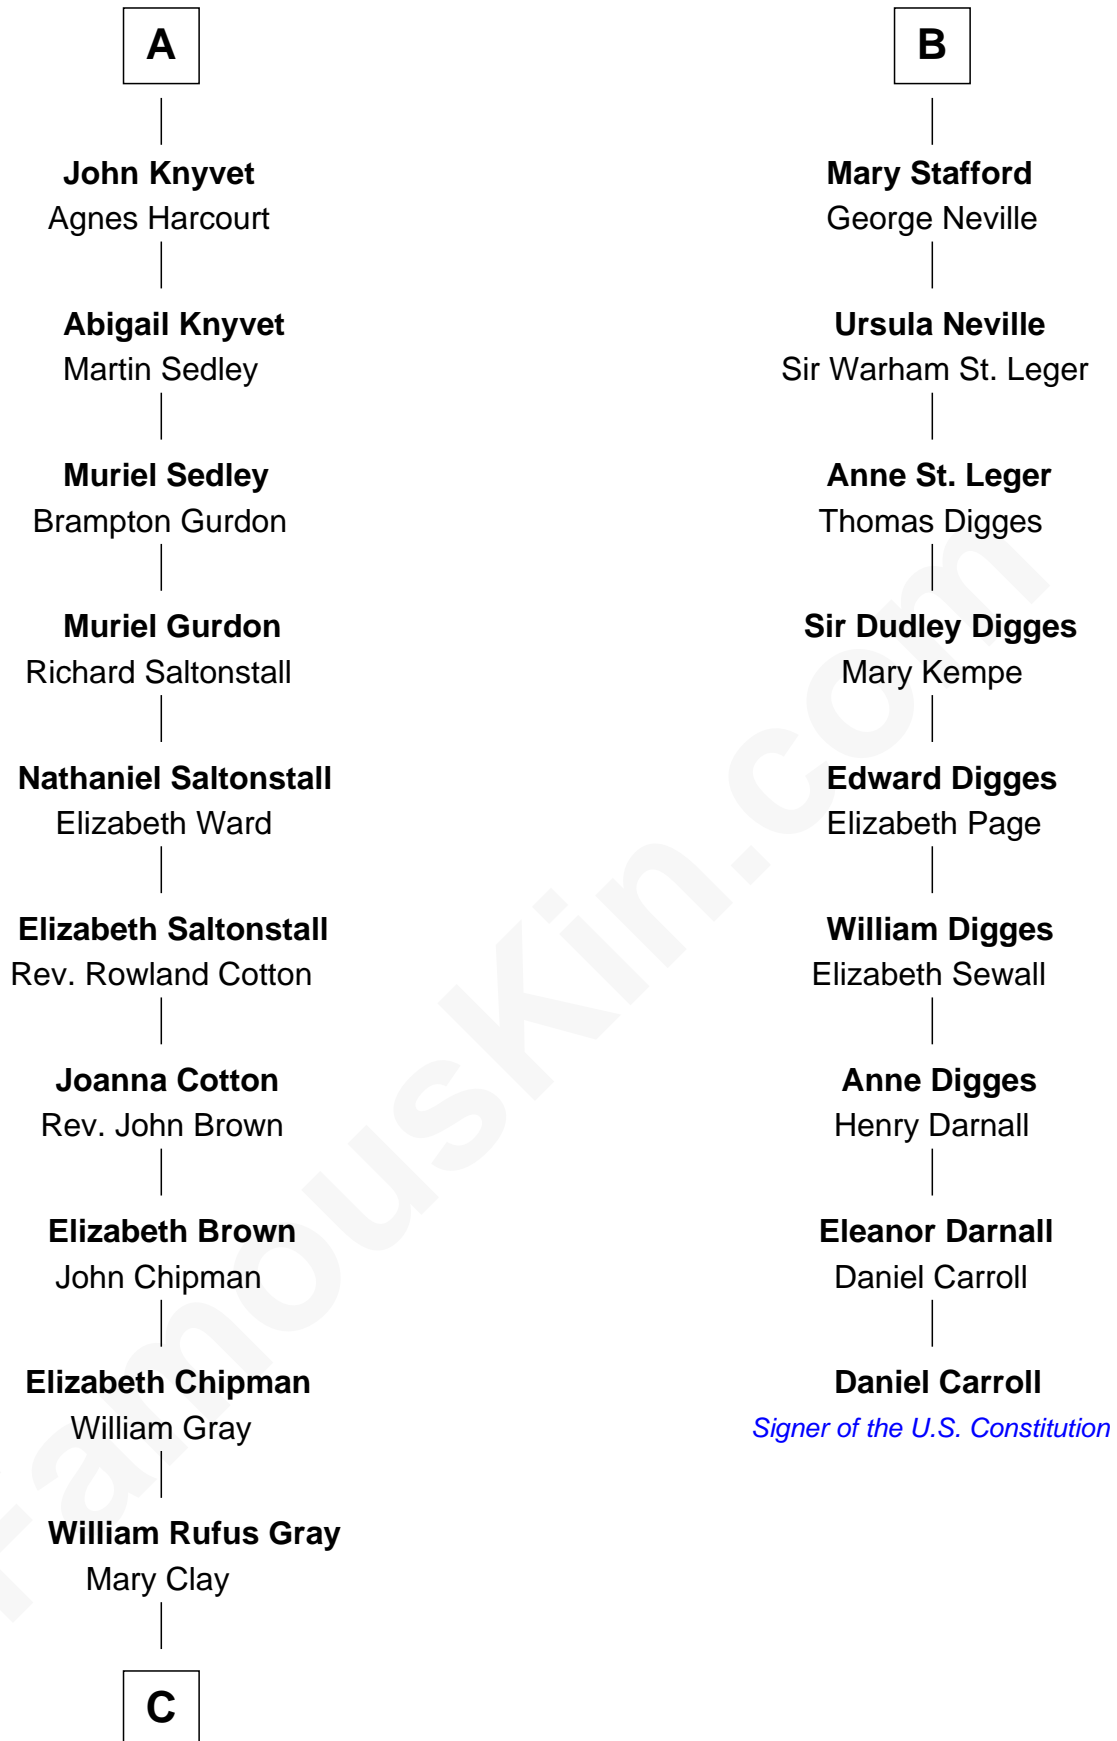

# FamousKin.com Relationship Chart of

**Story Musgrave**

*NASA Astronaut*

15th cousin 6 times removed of

**Daniel Carroll**

*Signer of the U.S. Constitution*

**Henry Plantagenet**

Maud de Chaworth

**Alice Grey**

Sir William Knyvet

**Sir Edmund Knyvet**

Eleanor Tyrrel

**Edmund Knyvet**

Jane Bouchier

**A**

**Mary Plantagenet**

Eleanor Poynings

**Henry Percy**

Maud Herbert

**Eleanor Percy**

Edward Stafford

**B**

**C**

—  
**William Gray**  
Sarah Frances Loring

—  
**Edward Gray**  
Elizabeth Gray Story

—  
**Marguerite Gray**  
John Butler Swann

—  
**Marguerite Swann**  
Percy Musgrave

—  
**Story Musgrave**  
*NASA Astronaut*

FamousKin.com