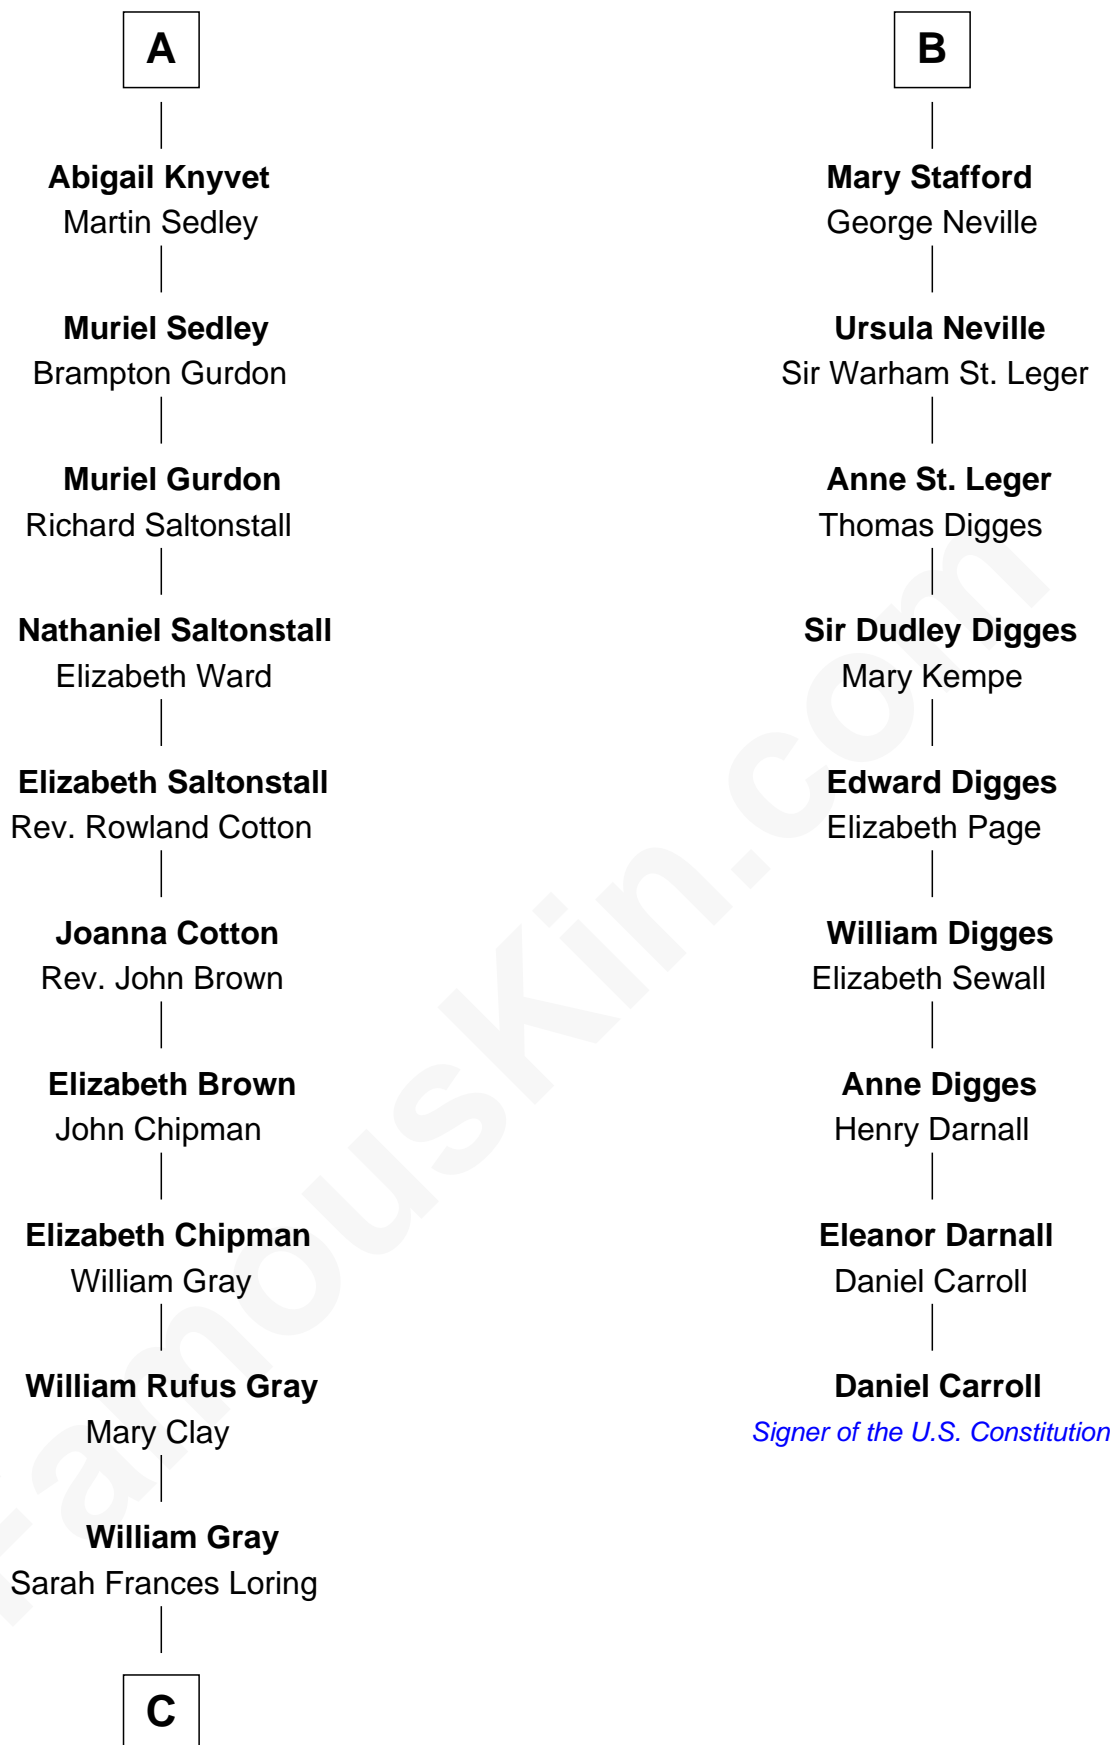

## Relationship Chart of

### Story Musgrave

NASA Astronaut

15th cousin 5 times removed of

### Daniel Carroll

Signer of the U.S. Constitution

**C**

—  
**Edward Gray**  
Elizabeth Gray Story

—  
**Marguerite Gray**  
John Butler Swann

—  
**Marguerite Swann**  
Percy Musgrave

—  
**Story Musgrave**  
*NASA Astronaut*