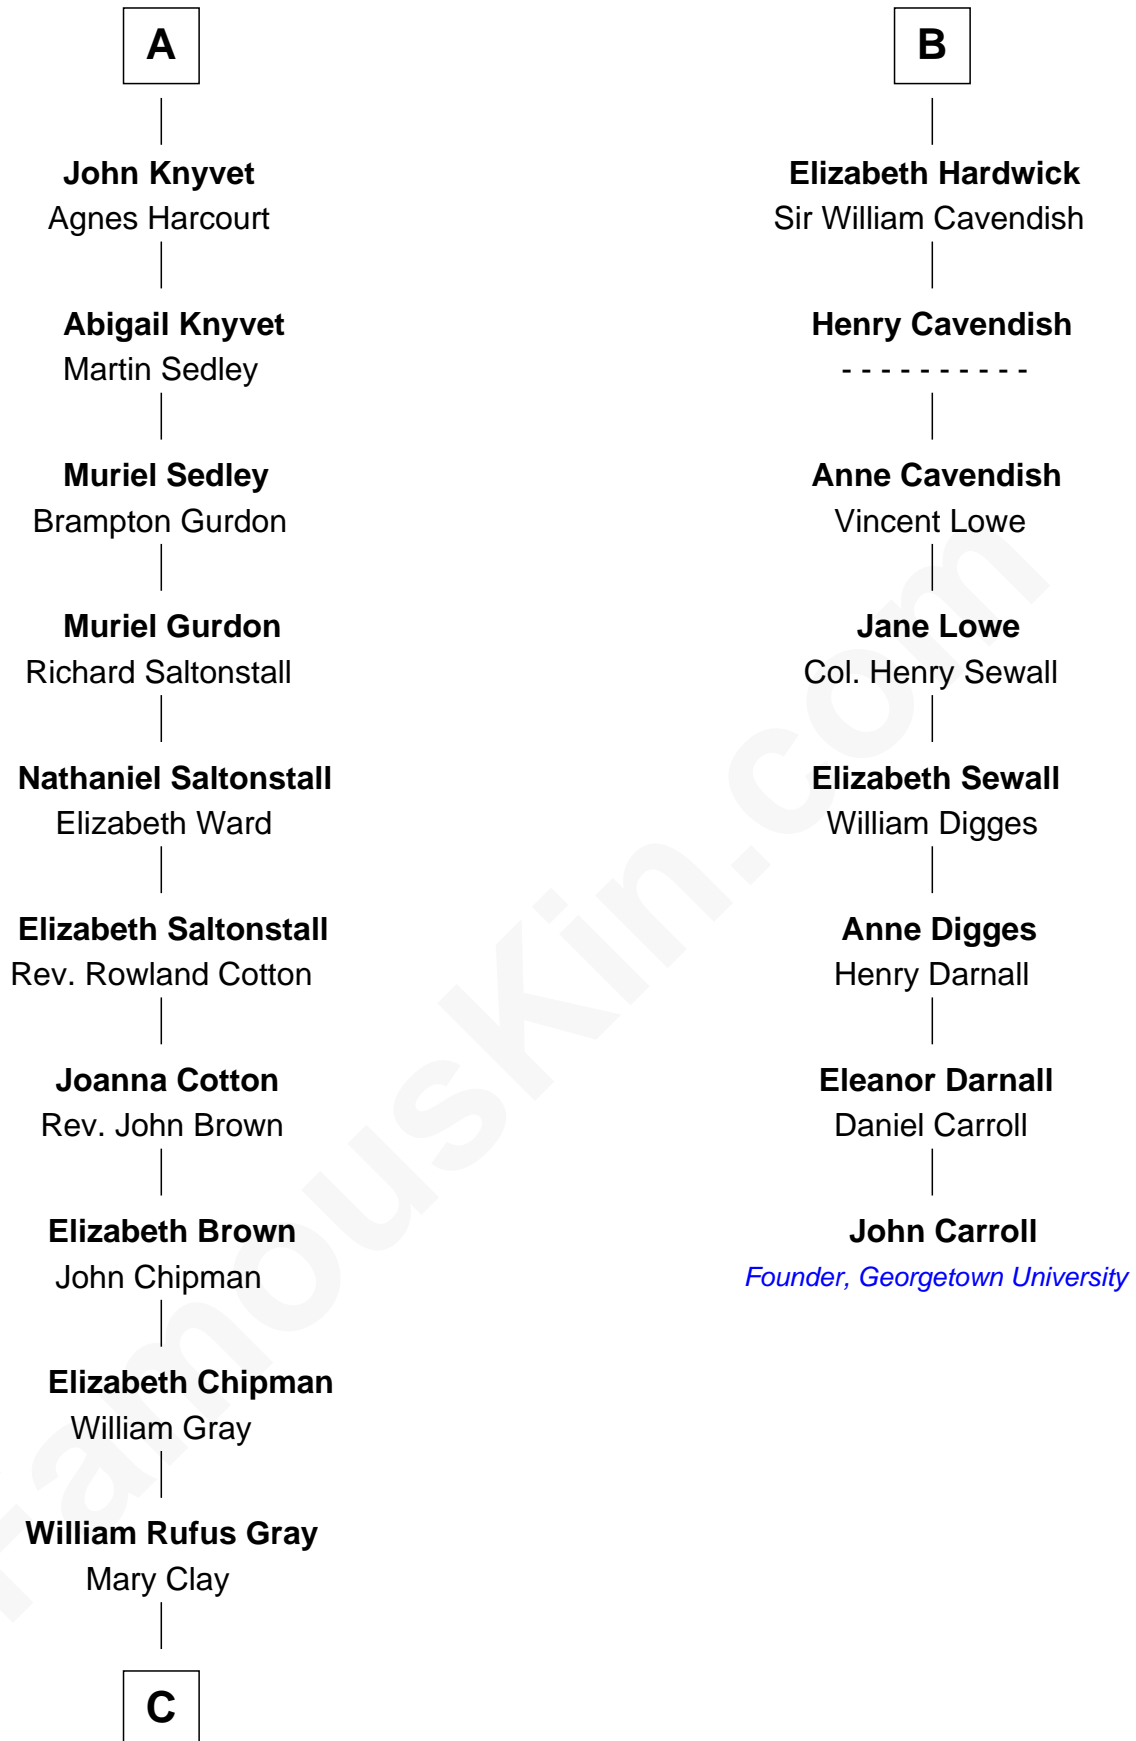

**FamousKin.com**  
**Relationship Chart of**  
**Story Musgrave**  
*NASA Astronaut*

**14th cousin 7 times removed of**  
**John Carroll**  
*Founder of Georgetown University*

**Sir Ralph Basset**  
 Joan - - - - -

**Sir John Knyvet**  
 Alice Lynne

**Isabel Aylesbury**  
 Sir Thomas Chaworth

**Sir William Knyvet**  
 Alice Grey

**Katherine Chaworth**  
 William Leeke

**Sir Edmund Knyvet**  
 Eleanor Tyrrel

**Thomas Leeke**  
 Margaret Foxe

**Edmund Knyvet**  
 Jane Bouchier

**Elizabeth Leeke**  
 John Hardwick

**A**

**B**

**C**

—  
**William Gray**  
Sarah Frances Loring

—  
**Edward Gray**  
Elizabeth Gray Story

—  
**Marguerite Gray**  
John Butler Swann

—  
**Marguerite Swann**  
Percy Musgrave

—  
**Story Musgrave**  
*NASA Astronaut*