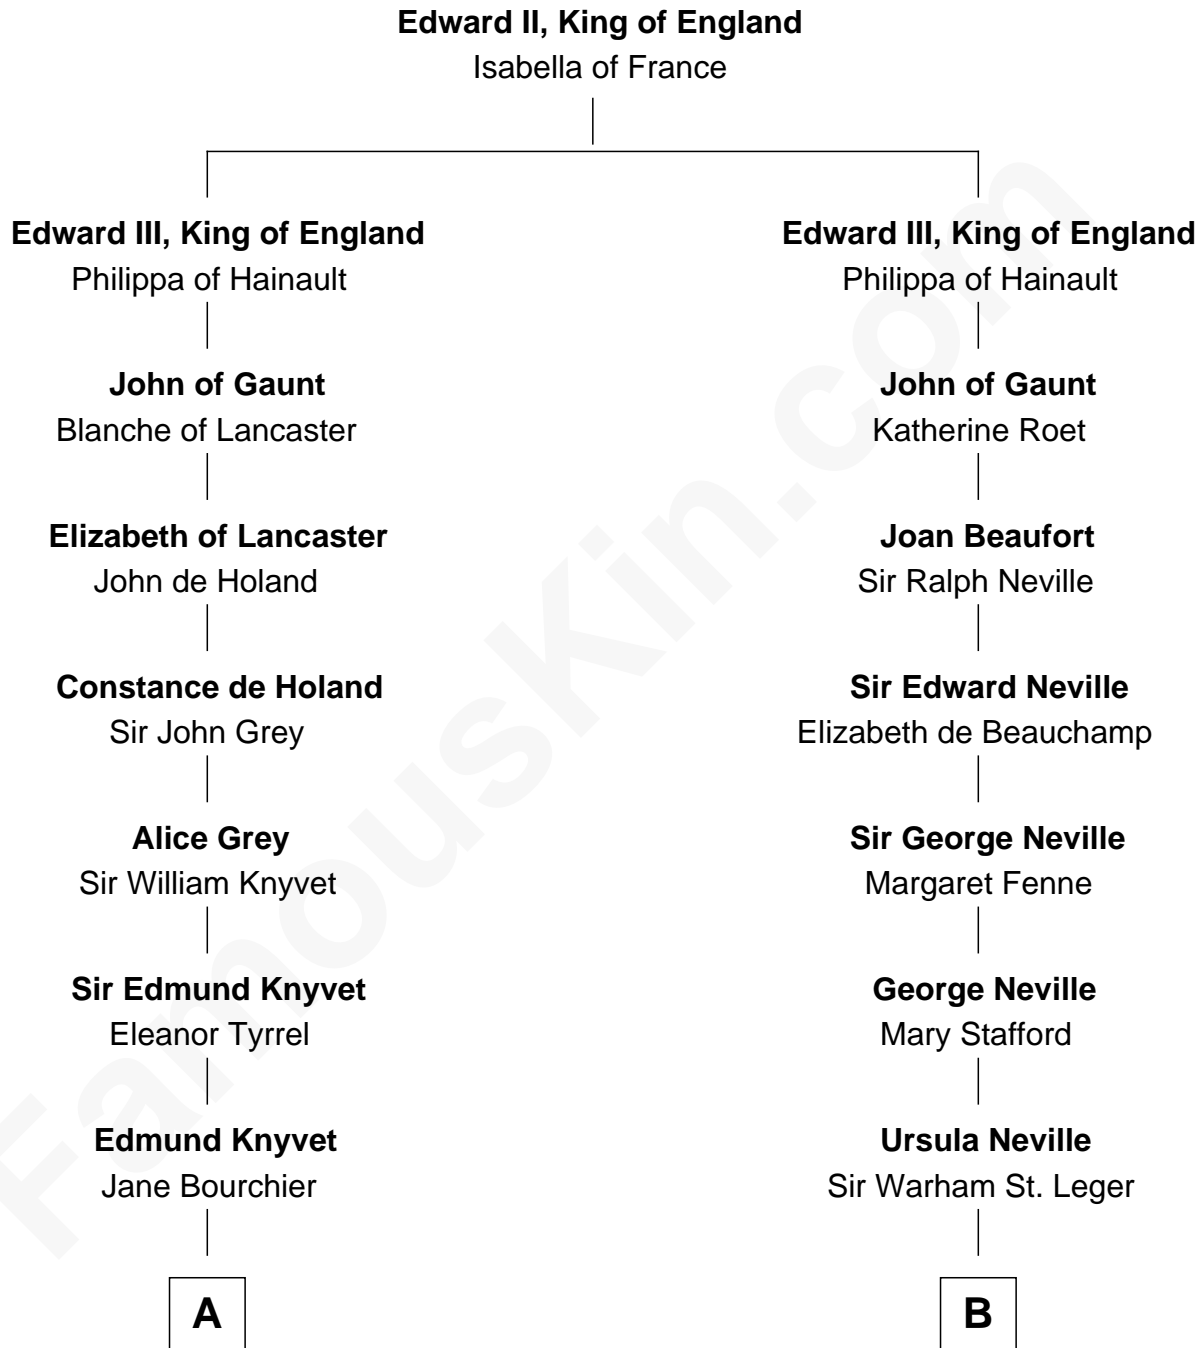

**FamousKin.com**  
**Relationship Chart of**  
**Story Musgrave**  
*NASA Astronaut*

**13th cousin 8 times removed of**  
**John Carroll**  
*Founder of Georgetown University*

**C**

—  
**William Gray**  
Sarah Frances Loring

—  
**Edward Gray**  
Elizabeth Gray Story

—  
**Marguerite Gray**  
John Butler Swann

—  
**Marguerite Swann**  
Percy Musgrave

—  
**Story Musgrave**  
*NASA Astronaut*

FamousKin.com