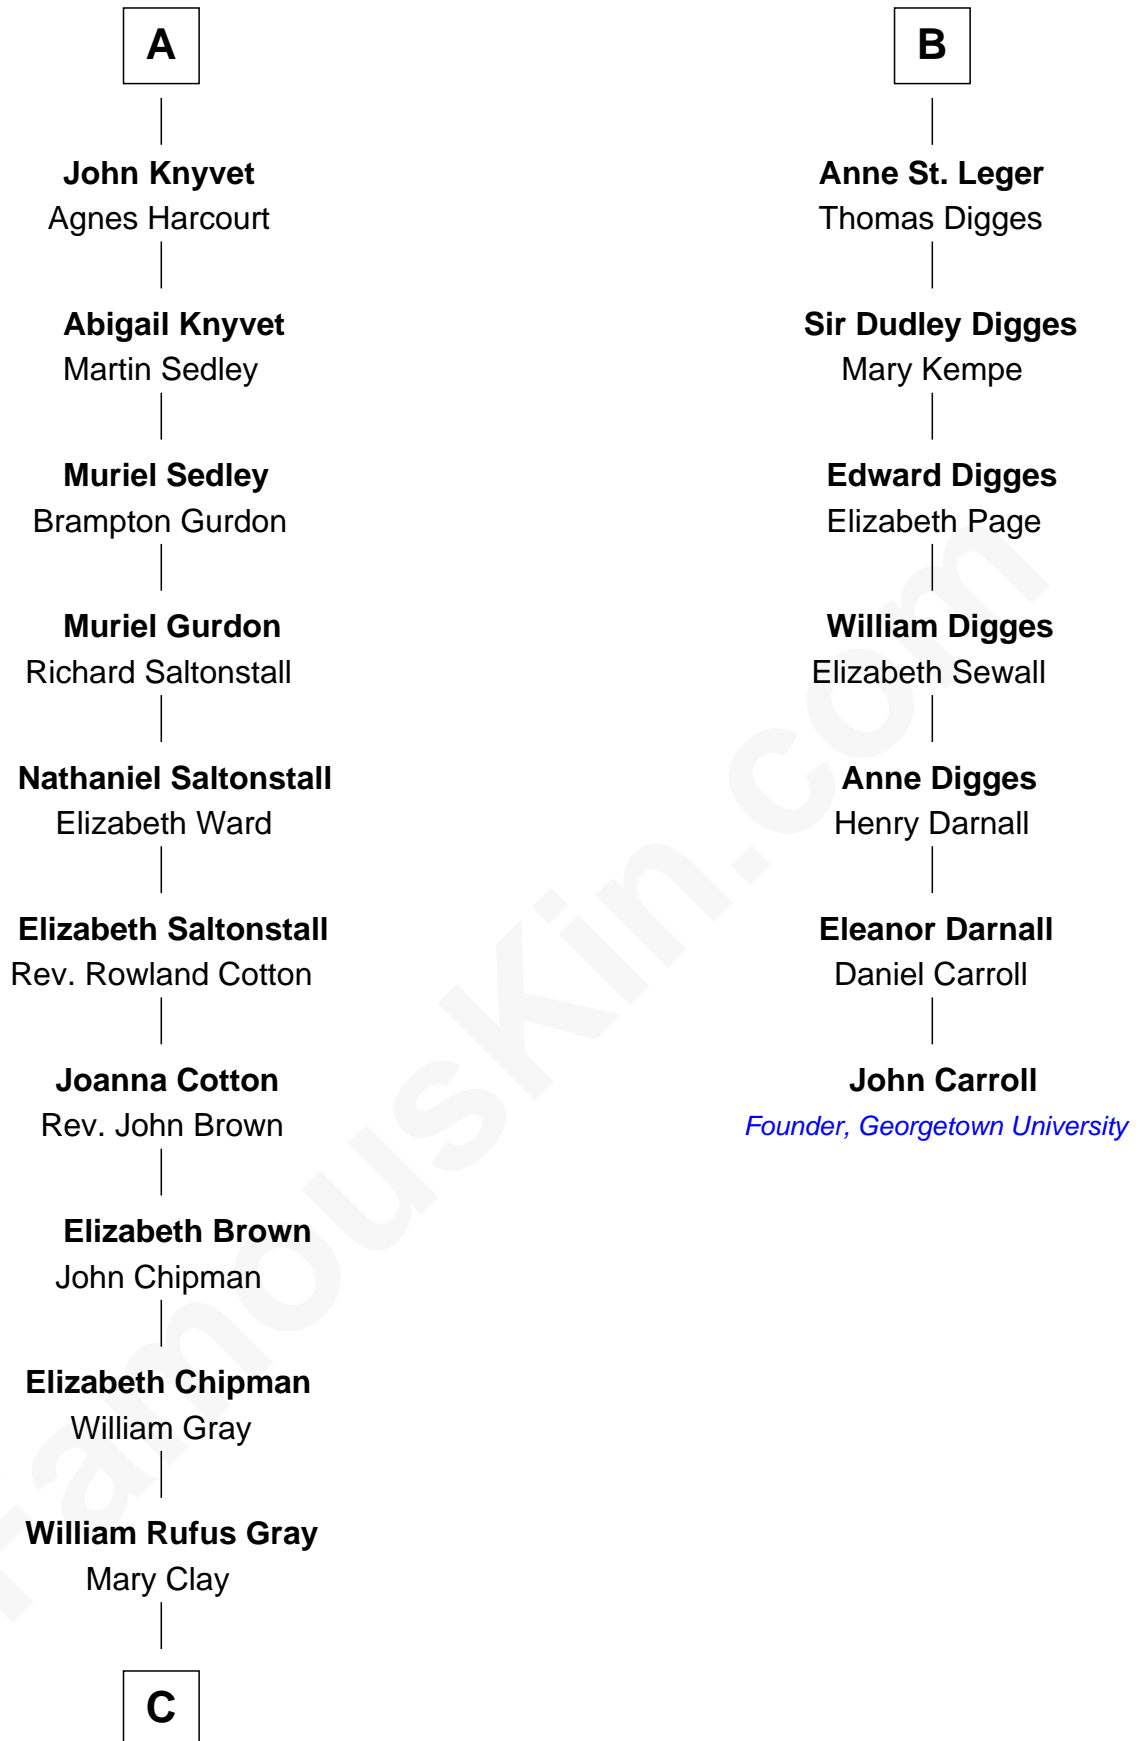

**FamousKin.com**  
**Relationship Chart of**  
**Story Musgrave**  
*NASA Astronaut*

**13th cousin 8 times removed of**  
**John Carroll**  
*Founder of Georgetown University*

**C**

—  
**William Gray**  
Sarah Frances Loring

—  
**Edward Gray**  
Elizabeth Gray Story

—  
**Marguerite Gray**  
John Butler Swann

—  
**Marguerite Swann**  
Percy Musgrave

—  
**Story Musgrave**  
*NASA Astronaut*

FamousKin.com