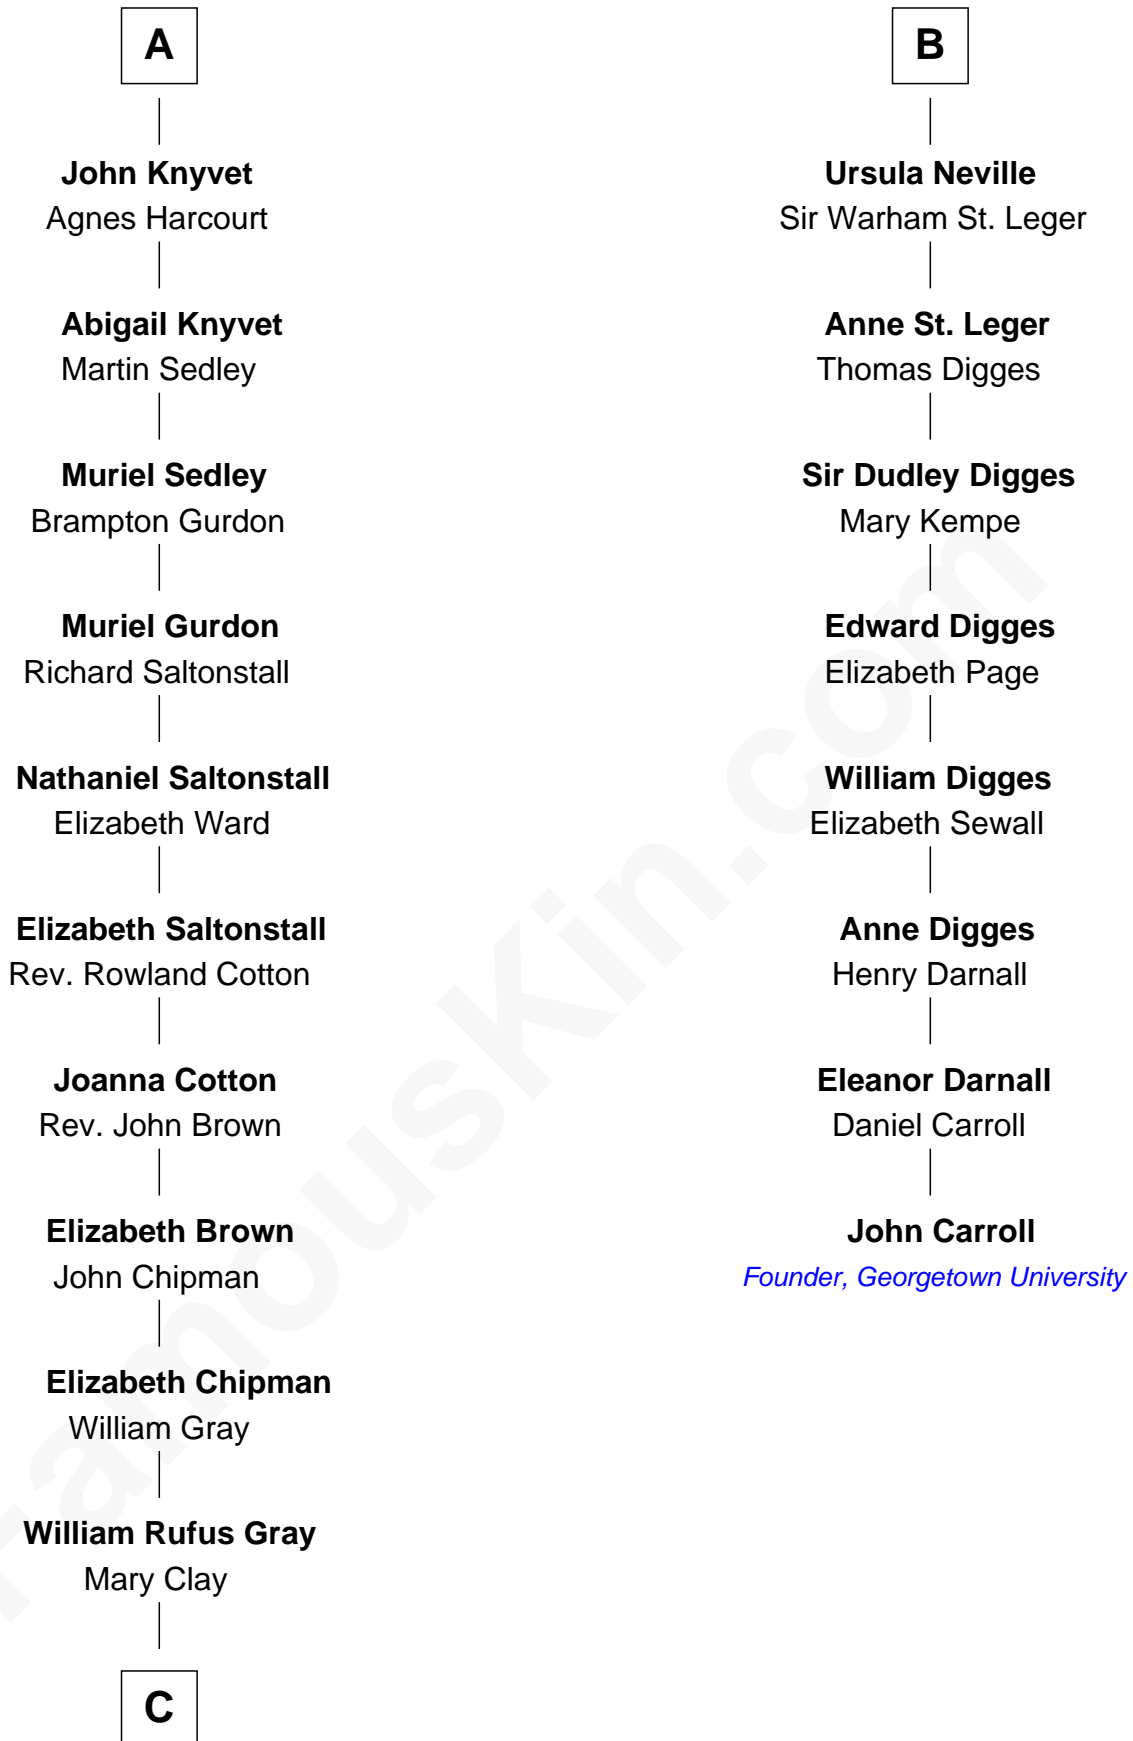

FamousKin.com

Relationship Chart of

Story Musgrave

NASA Astronaut

14th cousin 7 times removed of

John Carroll
 Founder of Georgetown University

C

—
William Gray
Sarah Frances Loring

—
Edward Gray
Elizabeth Gray Story

—
Marguerite Gray
John Butler Swann

—
Marguerite Swann
Percy Musgrave

—
Story Musgrave
NASA Astronaut