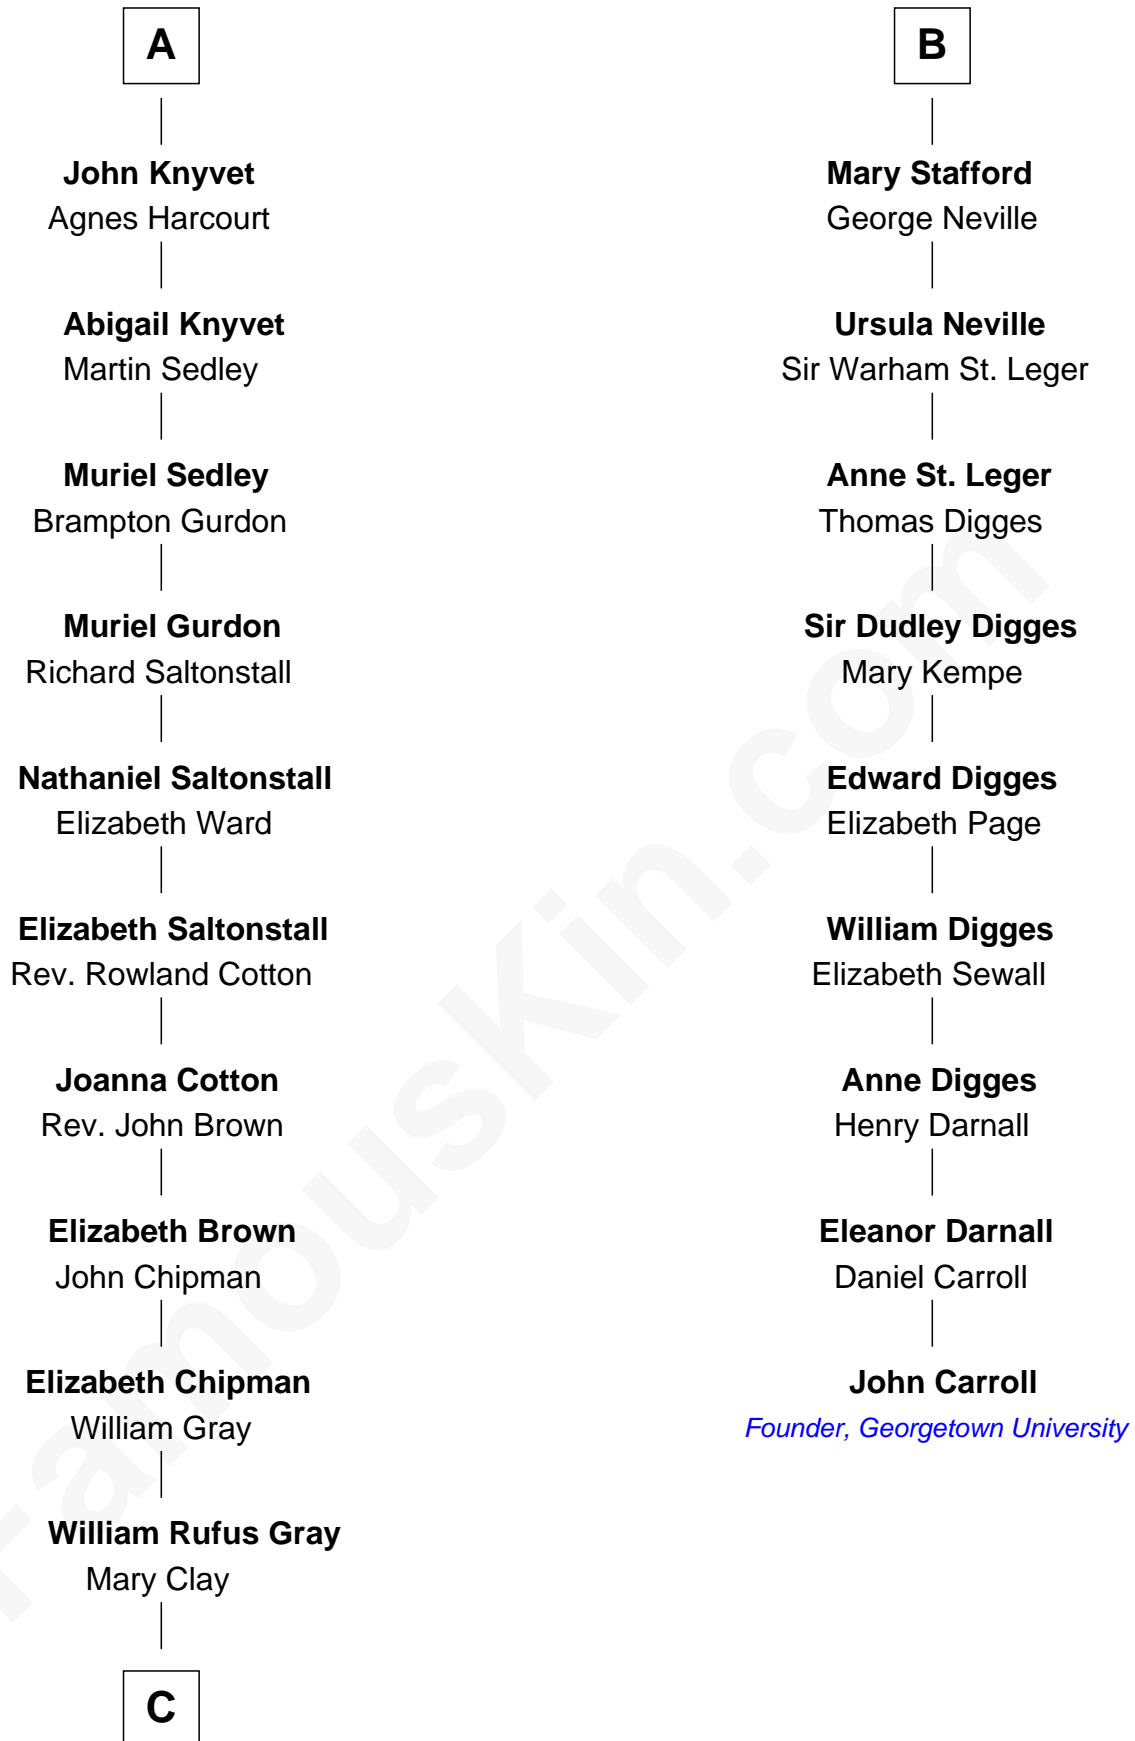

FamousKin.com

Relationship Chart of

Story Musgrave

NASA Astronaut

15th cousin 6 times removed of

John Carroll
 Founder of Georgetown University

C

—
William Gray
Sarah Frances Loring

—
Edward Gray
Elizabeth Gray Story

—
Marguerite Gray
John Butler Swann

—
Marguerite Swann
Percy Musgrave

—
Story Musgrave
NASA Astronaut

FamousKin.com