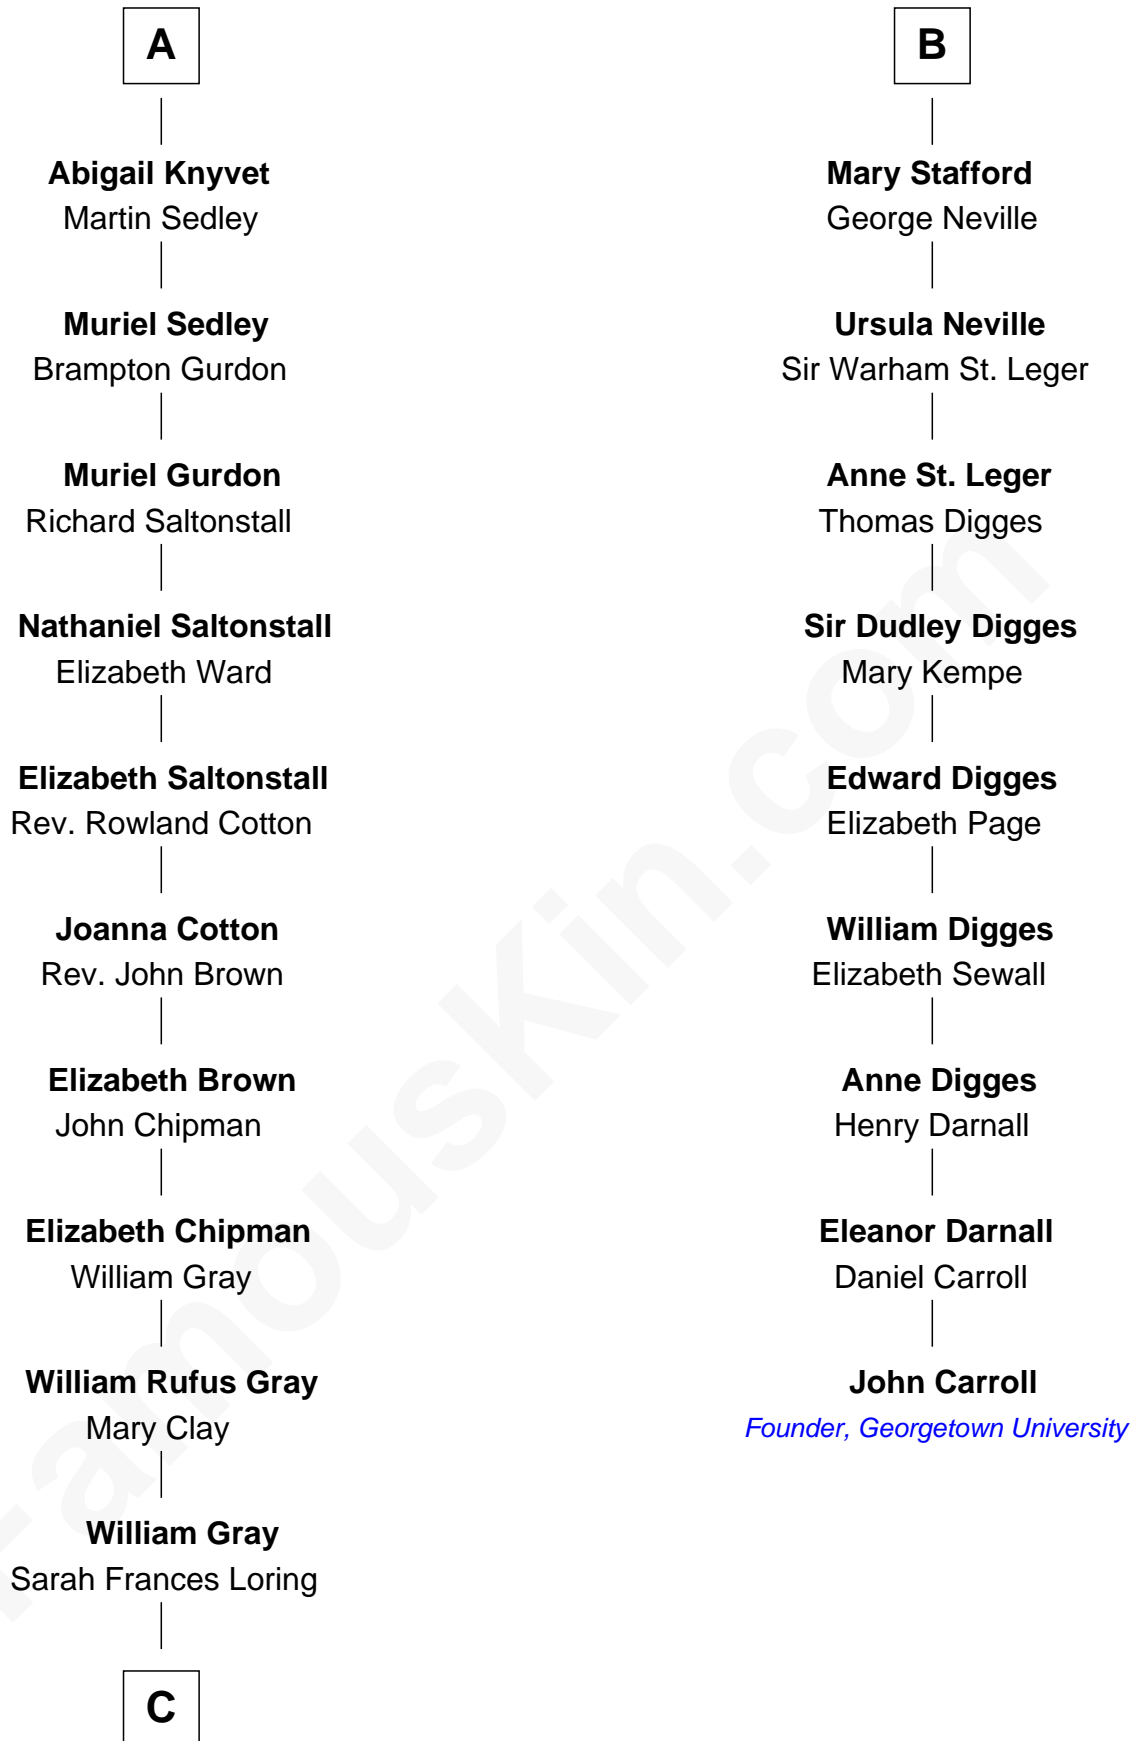

FamousKin.com

Relationship Chart of

Story Musgrave

NASA Astronaut

15th cousin 5 times removed of

John Carroll
 Founder of Georgetown University

C

—
Edward Gray
Elizabeth Gray Story

—
Marguerite Gray
John Butler Swann

—
Marguerite Swann
Percy Musgrave

—
Story Musgrave
NASA Astronaut

FamousKin.com