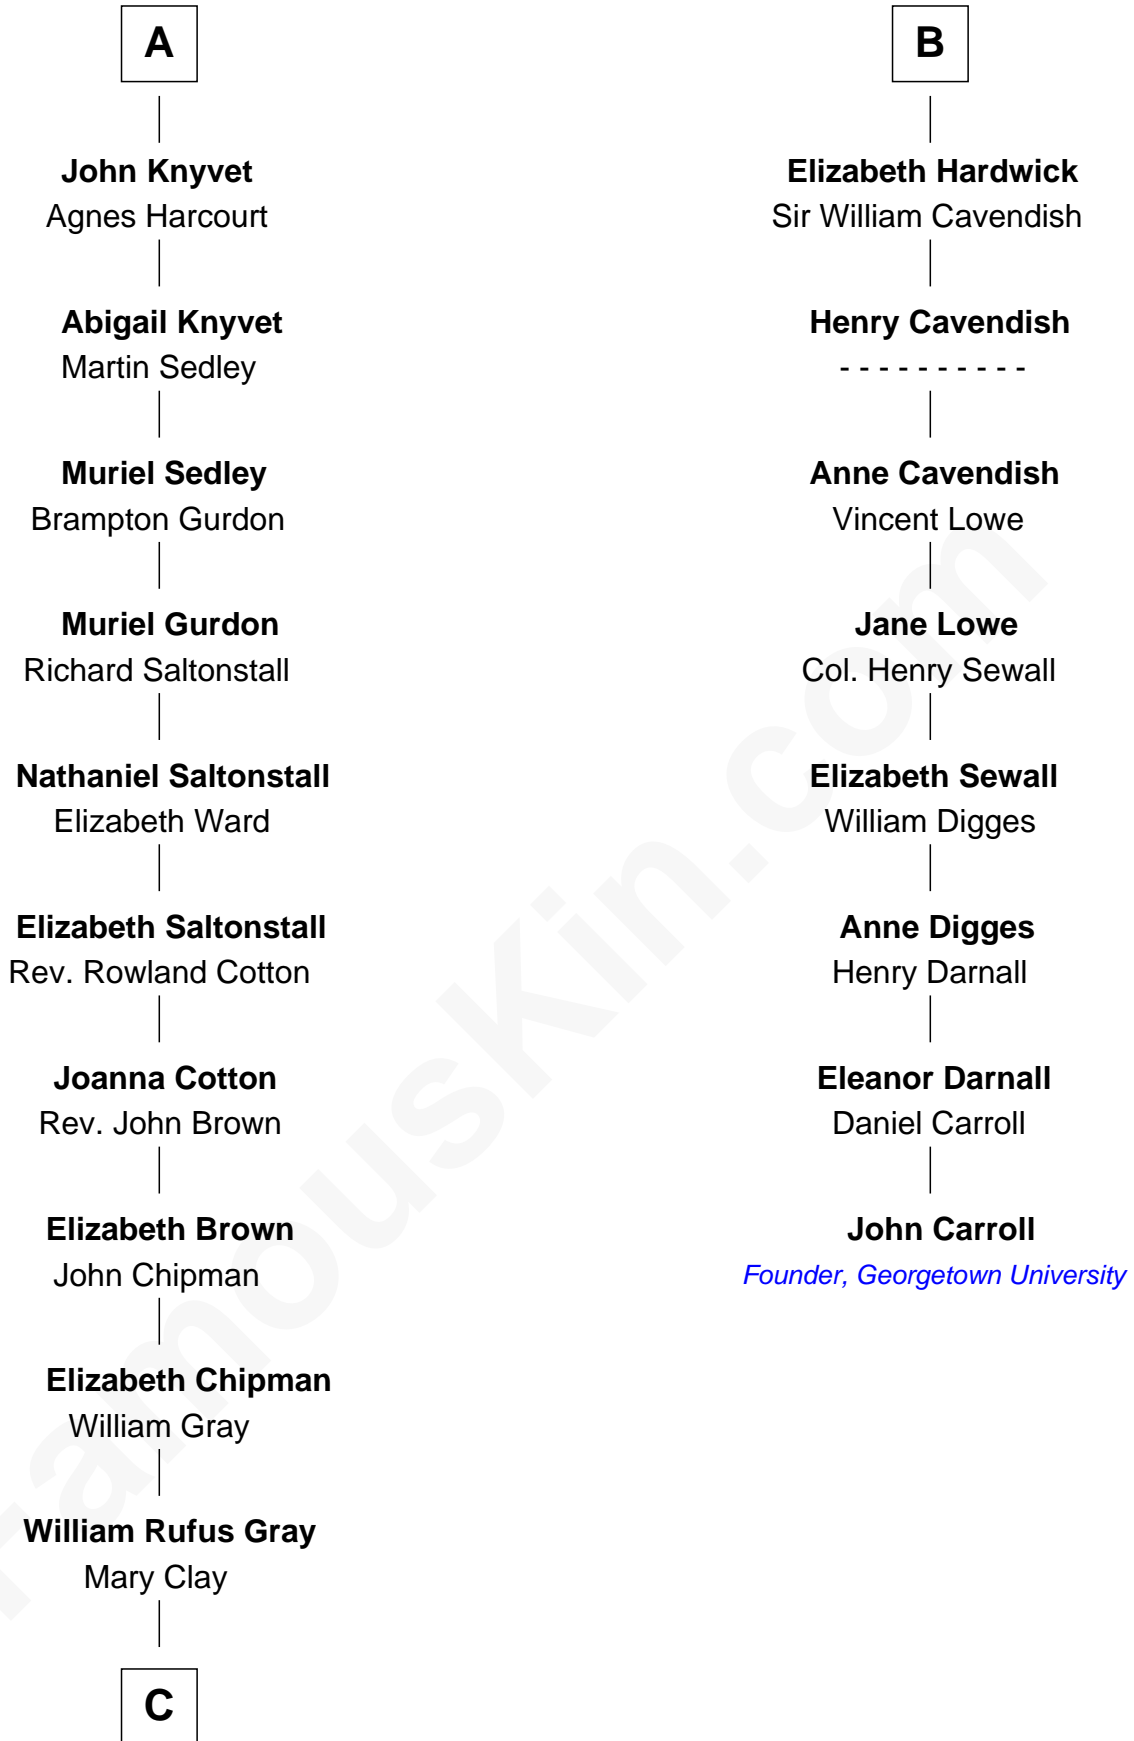

## Relationship Chart of

### Story Musgrave

NASA Astronaut

14th cousin 7 times removed of

### John Carroll

Founder of Georgetown University

**C**

—  
**William Gray**  
Sarah Frances Loring

—  
**Edward Gray**  
Elizabeth Gray Story

—  
**Marguerite Gray**  
John Butler Swann

—  
**Marguerite Swann**  
Percy Musgrave

—  
**Story Musgrave**  
*NASA Astronaut*