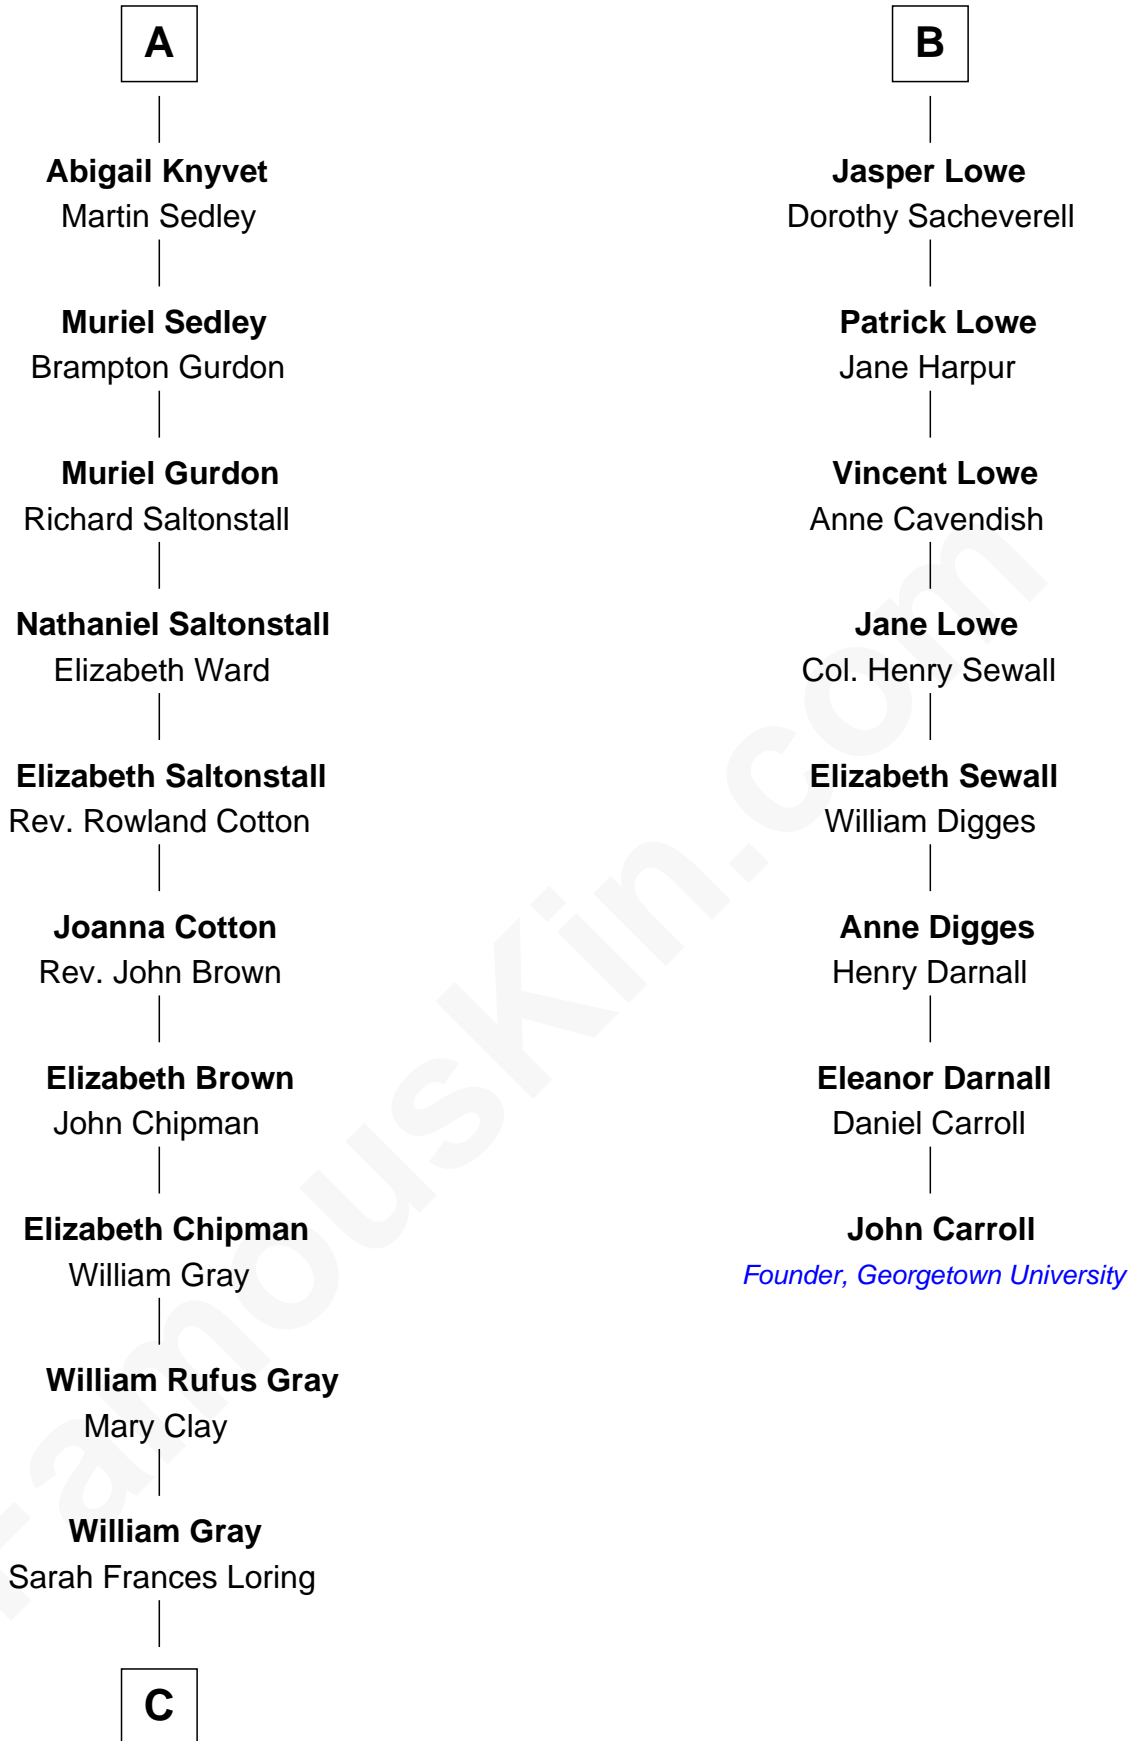

FamousKin.com

Relationship Chart of

Story Musgrave

NASA Astronaut

14th cousin 6 times removed of

John Carroll

Founder of Georgetown University

C

—
Edward Gray
Elizabeth Gray Story

—
Marguerite Gray
John Butler Swann

—
Marguerite Swann
Percy Musgrave

—
Story Musgrave
NASA Astronaut

FamousKin.com