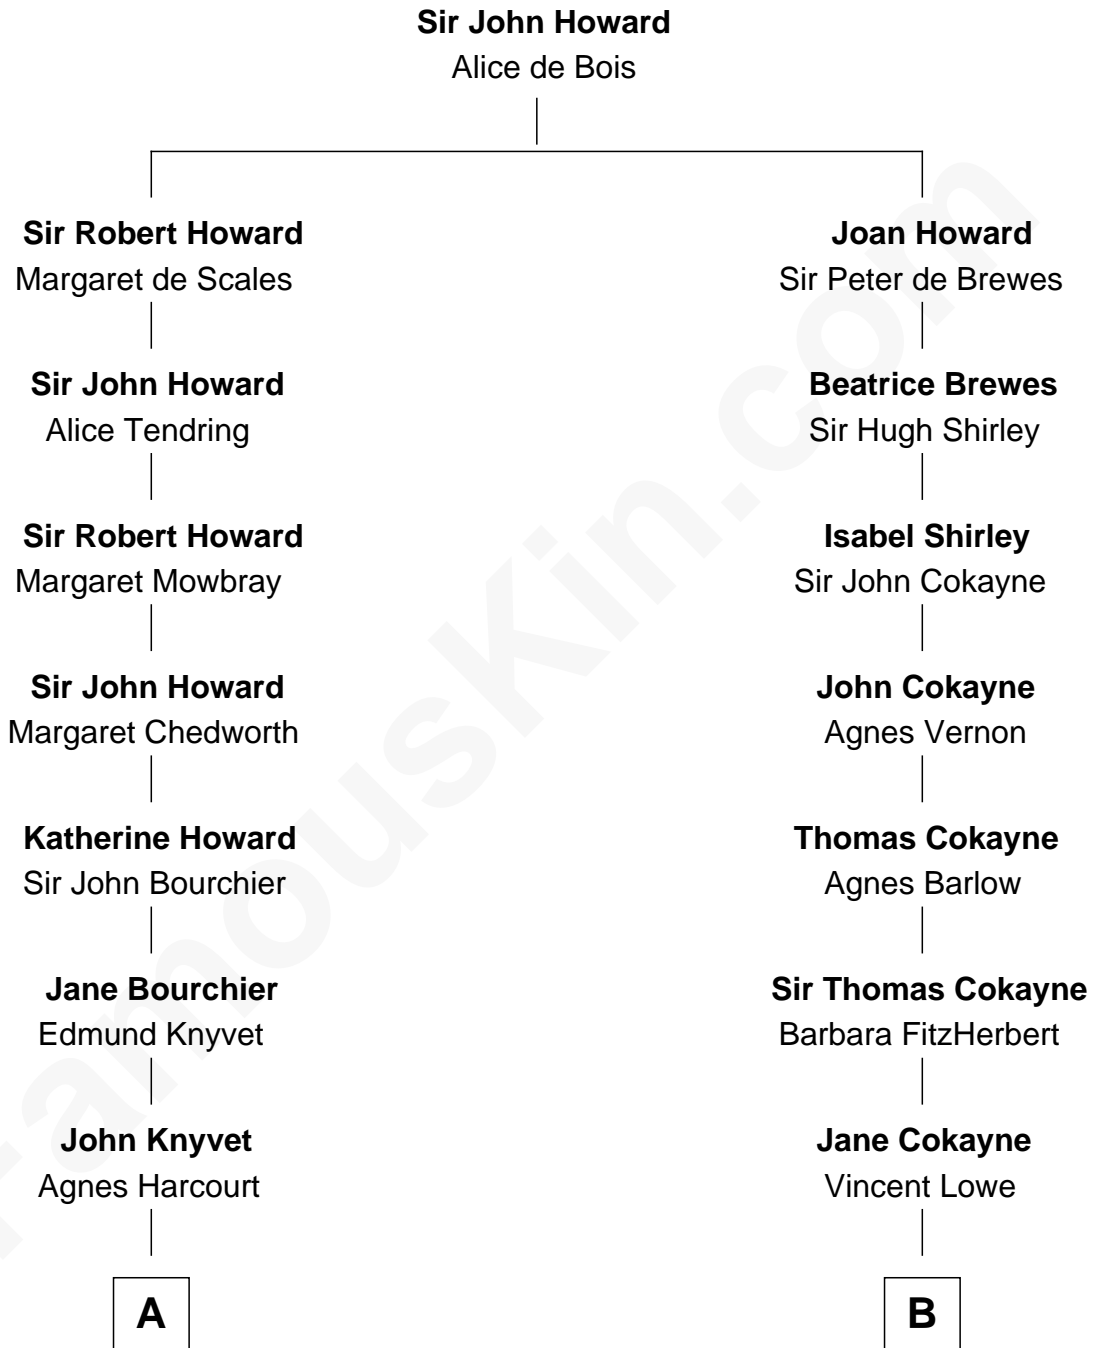

FamousKin.com

Relationship Chart of

Story Musgrave

NASA Astronaut

14th cousin 6 times removed of

John Carroll

Founder of Georgetown University

C

—
Edward Gray
Elizabeth Gray Story

—
Marguerite Gray
John Butler Swann

—
Marguerite Swann
Percy Musgrave

—
Story Musgrave
NASA Astronaut

FamousKin.com