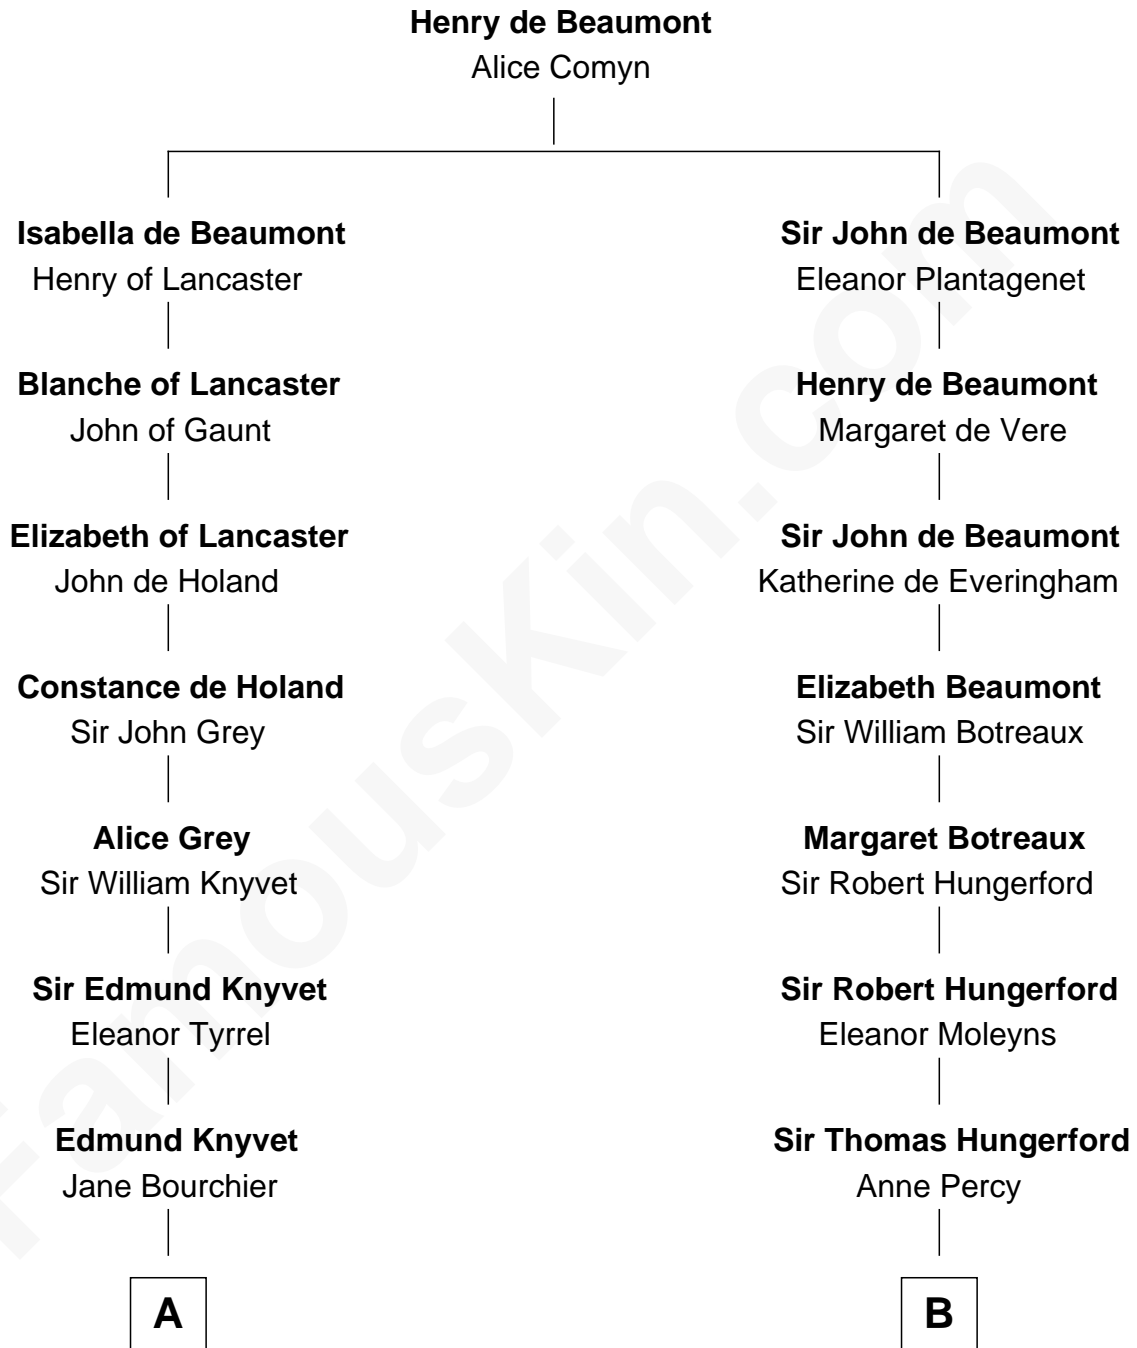

FamousKin.com

Relationship Chart of

Story Musgrave

NASA Astronaut

19th cousin 2 times removed of

Lewis Carroll

Author of Alice in Wonderland

C

William Gray
Sarah Frances Loring

Edward Gray
Elizabeth Gray Story

Marguerite Gray
John Butler Swann

Marguerite Swann
Percy Musgrave

Story Musgrave
NASA Astronaut

D

Charles Lutwidge
Elizabeth Anne Dodgson

Frances Jane Lutwidge
Rev. Charles Dodgson