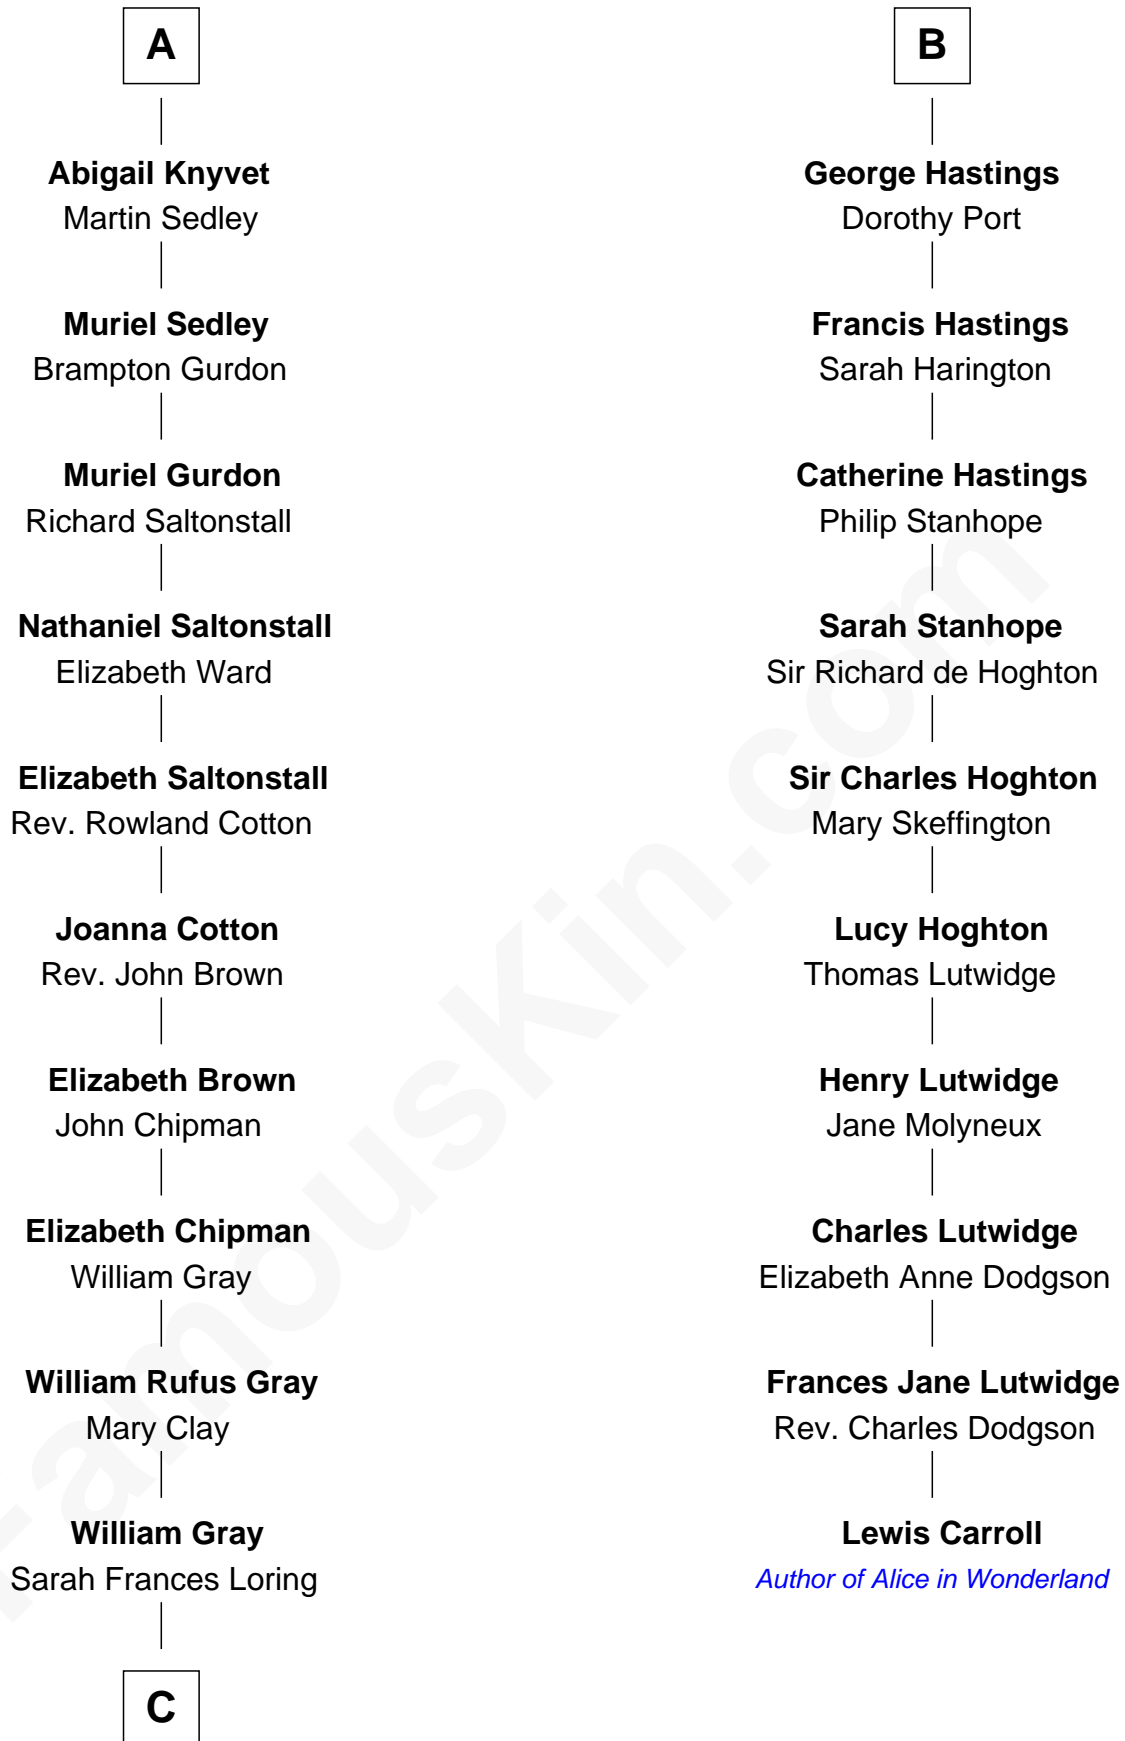

**FamousKin.com**  
**Relationship Chart of**  
**Story Musgrave**  
*NASA Astronaut*

**16th cousin 4 times removed of**  
**Lewis Carroll**  
*Author of Alice in Wonderland*

**C**

—  
**Edward Gray**  
Elizabeth Gray Story

—  
**Marguerite Gray**  
John Butler Swann

—  
**Marguerite Swann**  
Percy Musgrave

—  
**Story Musgrave**  
*NASA Astronaut*

FamousKin.com