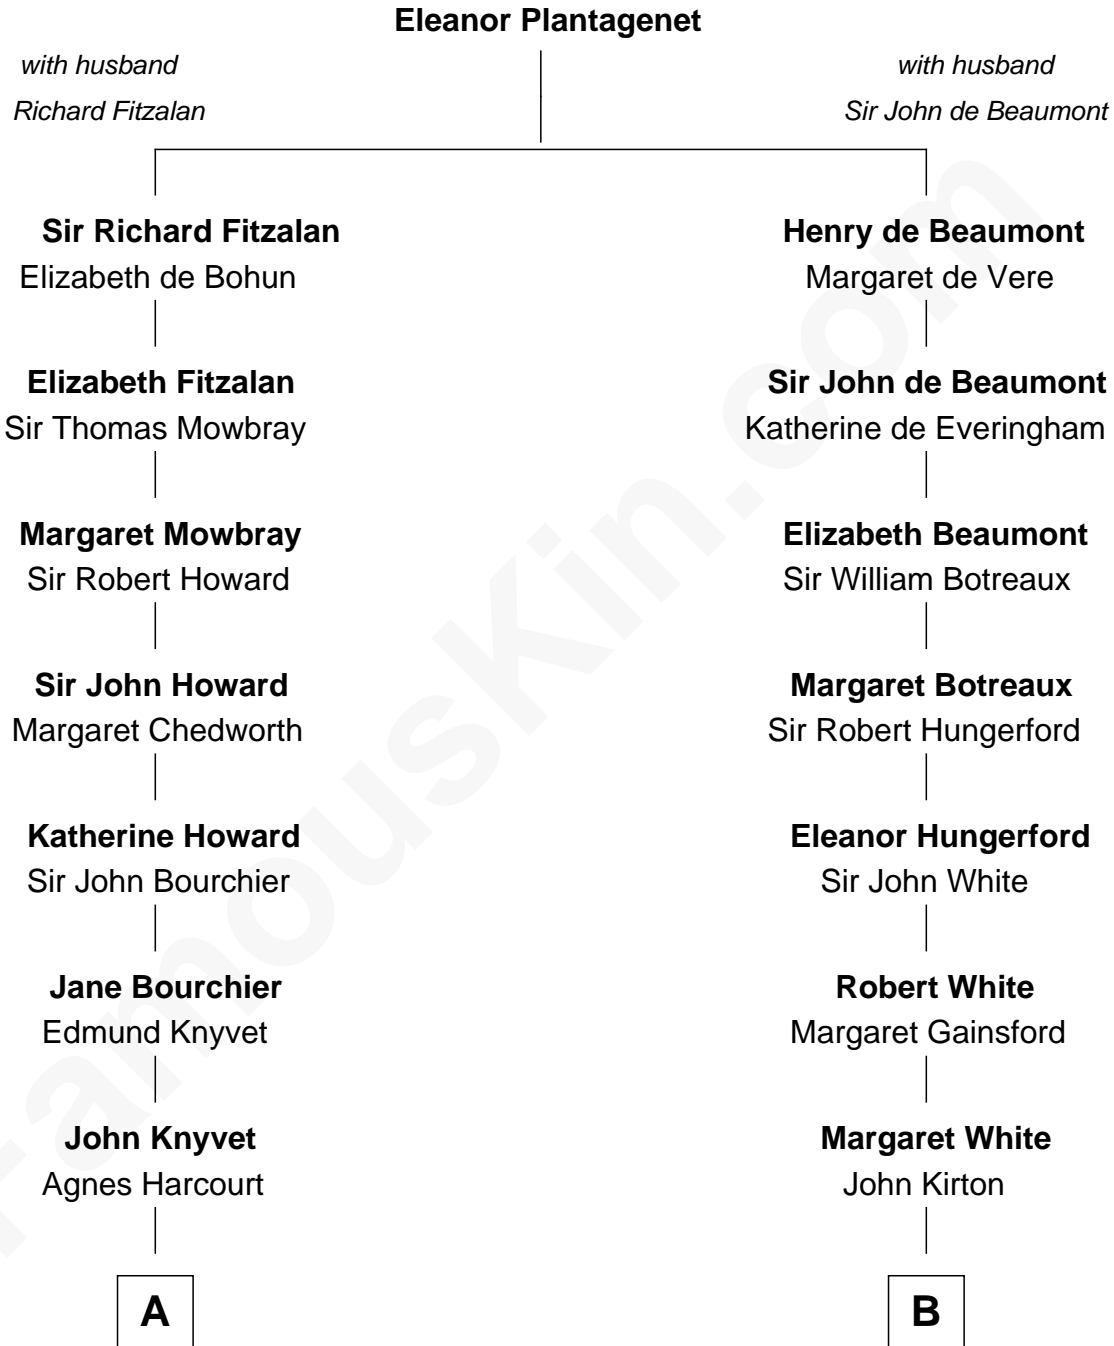

FamousKin.com

Relationship Chart of

Story Musgrave

NASA Astronaut

17th cousin 3 times removed of

Guillermo Billinghurst
31st President of Peru

C

—
Edward Gray
Elizabeth Gray Story

—
Marguerite Gray
John Butler Swann

—
Marguerite Swann
Percy Musgrave

—
Story Musgrave
NASA Astronaut

FamousKin.com