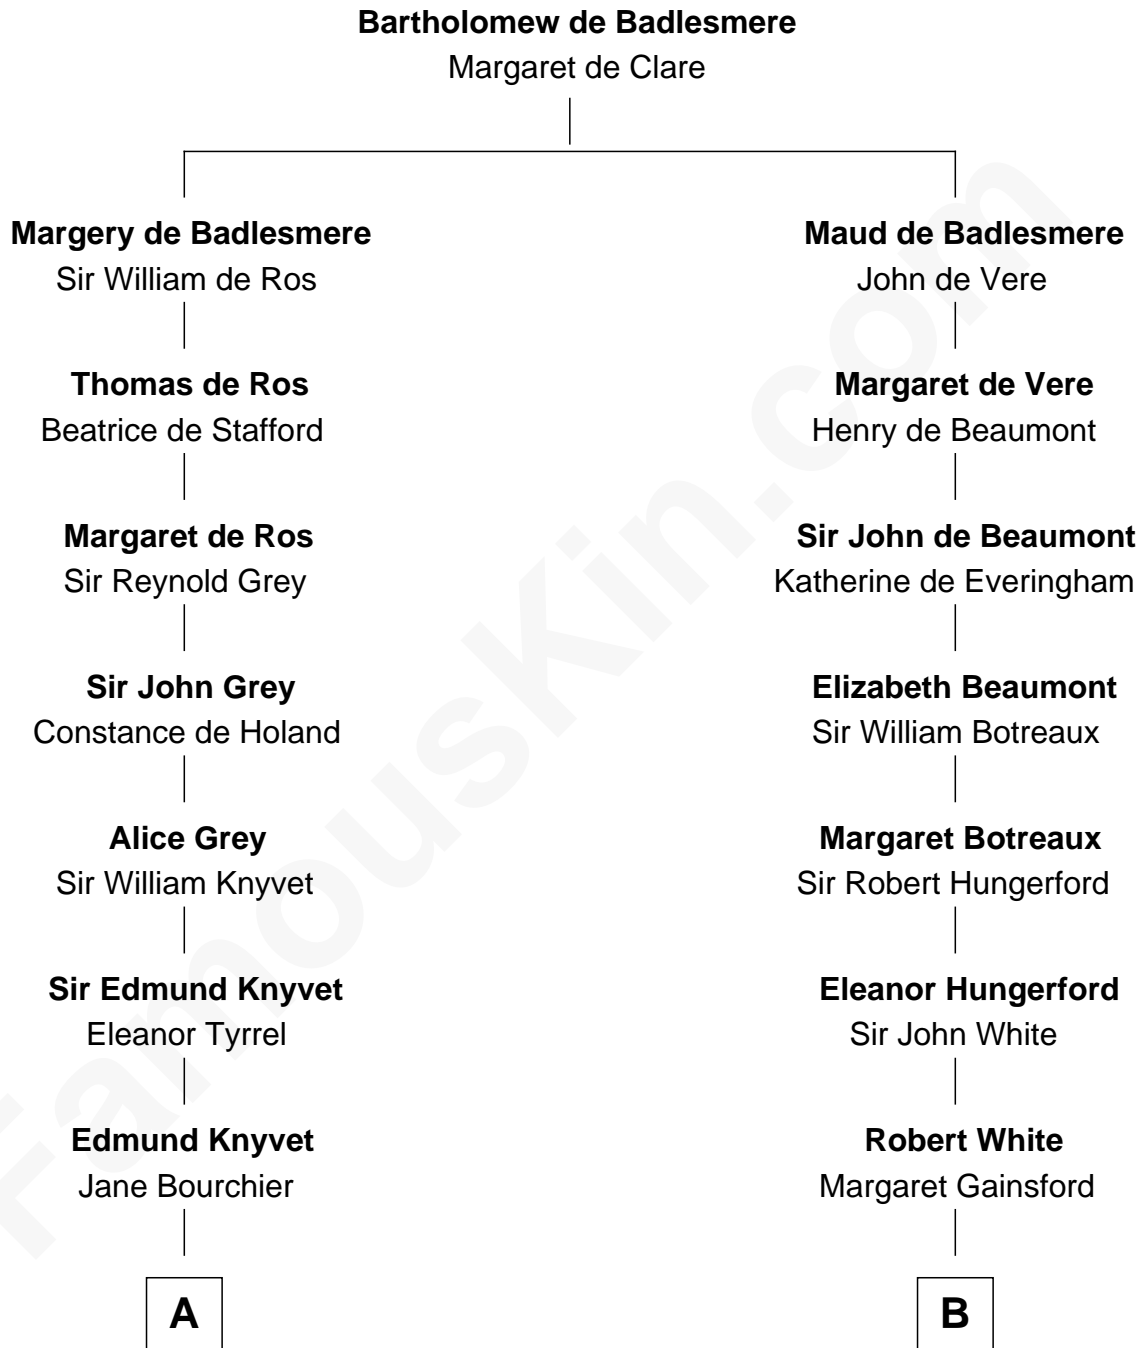

## Relationship Chart of

### Story Musgrave

NASA Astronaut

20th cousin 1 time removed of

### Susana Ferrari Billinghurst

Argentine Aviation Pioneer

**C**

**William Gray**  
Sarah Frances Loring

**Edward Gray**  
Elizabeth Gray Story

**Marguerite Gray**  
John Butler Swann

**Marguerite Swann**  
Percy Musgrave

**Story Musgrave**  
*NASA Astronaut*

**D**

**Daniel Mariano Billinghamurst**  
Mercedes Merzano

**Lisandro Billinghamurst**  
Ana Kidd

**Rosa Laureana Billinghamurst**  
Alfredo Ferrari

**Susana Ferrari Billinghamurst**  
*Argentine Aviation Pioneer*