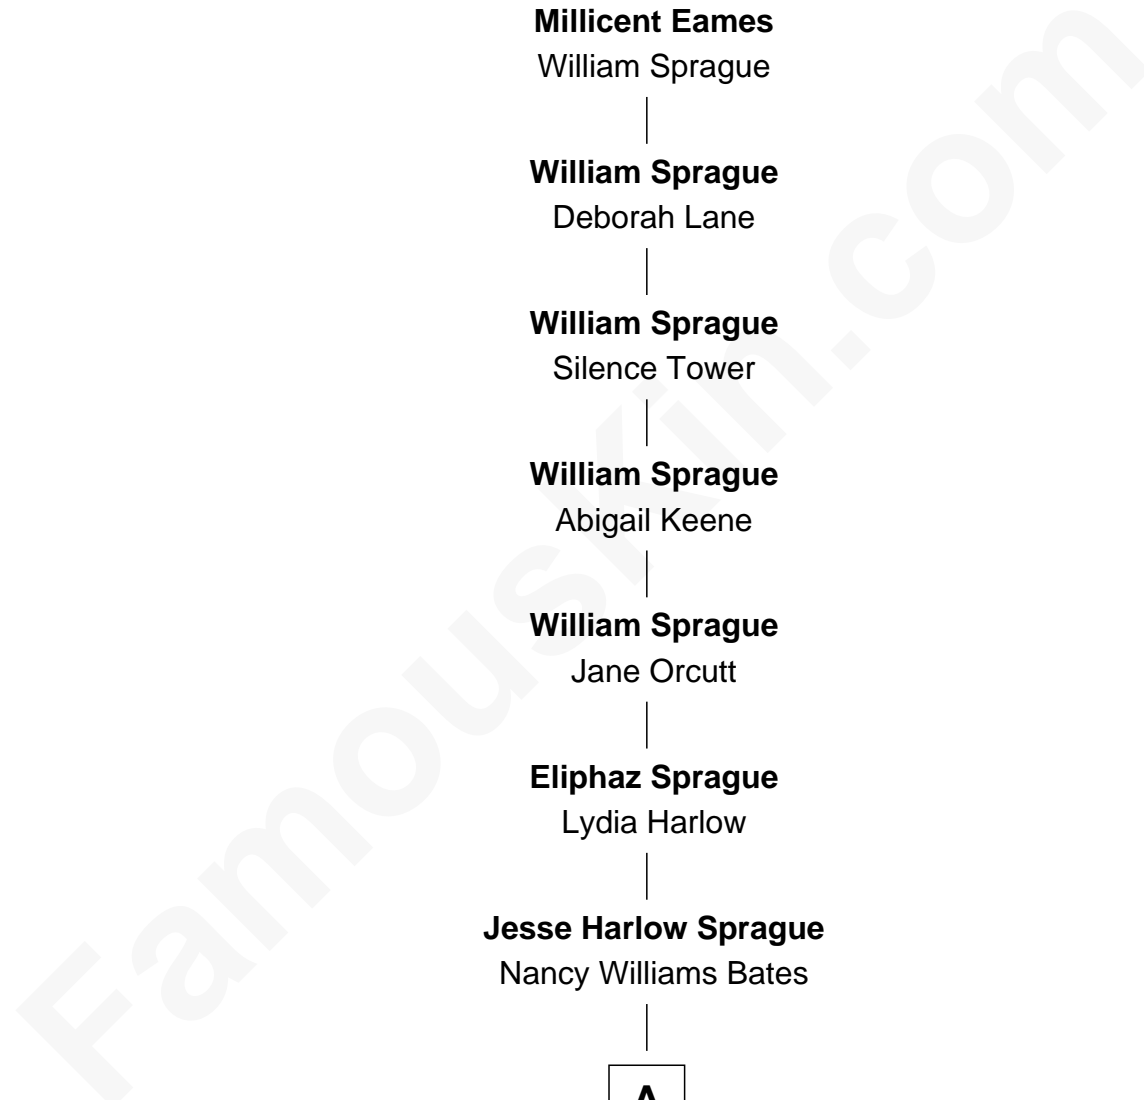

FamousKin.com Relationship Chart of

Anthony Eames

(c1592 - c1670) Recovery passenger 1634

9th Great-grandfather of

Sprague Grayden

TV and Movie Actress

Anthony Eames

Margery - - - - -

Millicent Eames

William Sprague

William Sprague

Deborah Lane

William Sprague

Silence Tower

William Sprague

Abigail Keene

William Sprague

Jane Orcutt

Eliphaz Sprague

Lydia Harlow

Jesse Harlow Sprague

Nancy Williams Bates

A

A