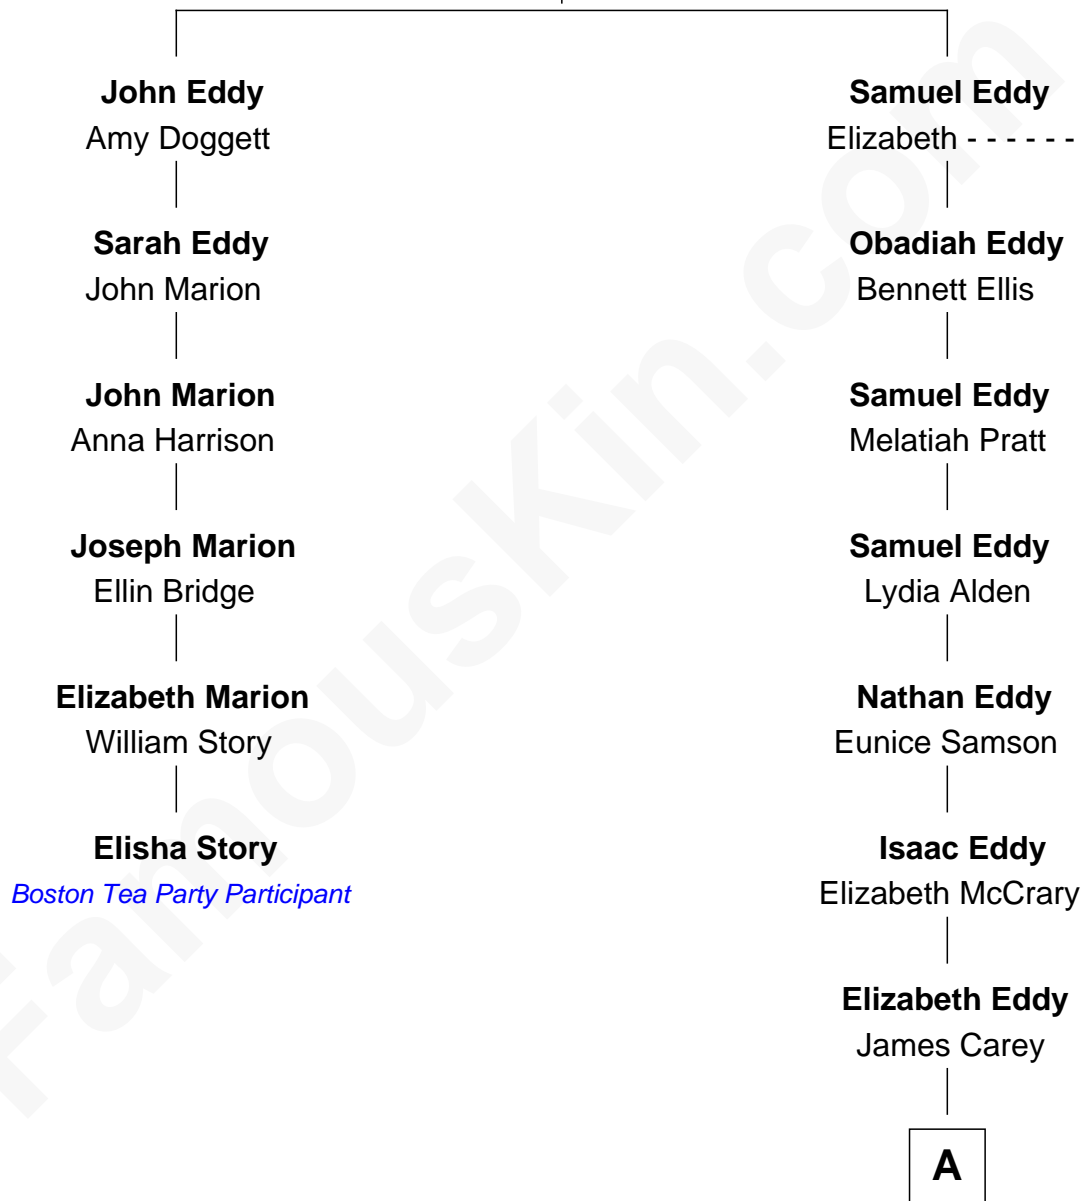

Rev. William Eddy

Mary Fosten