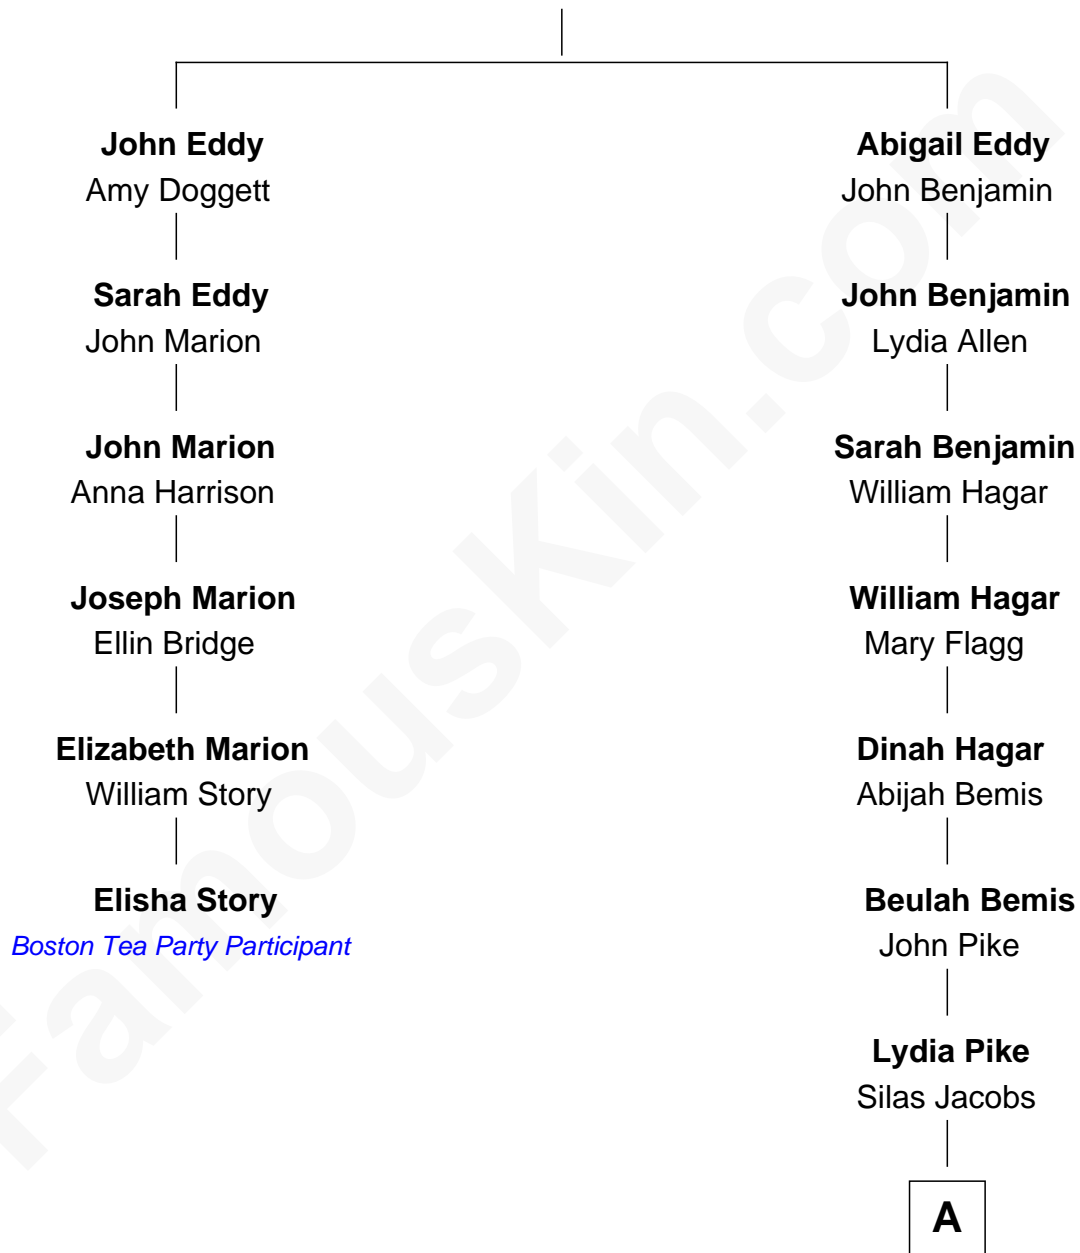

# FamousKin.com Relationship Chart of

**Elisha Story**

*Boston Tea Party Participant*

5th cousin 5 times removed of

**Henry Fonda**

*Movie Actor*

**Rev. William Eddy**

Mary Fosten

**A**

—  
**Almira Louger Jacobs**

Henry Clinton Jaynes

—  
**Henry Silas Jaynes**

Elma L. Lanphear

—  
**Herberta Elma Jaynes**

William Brace Fonda

—  
**Henry Fonda**