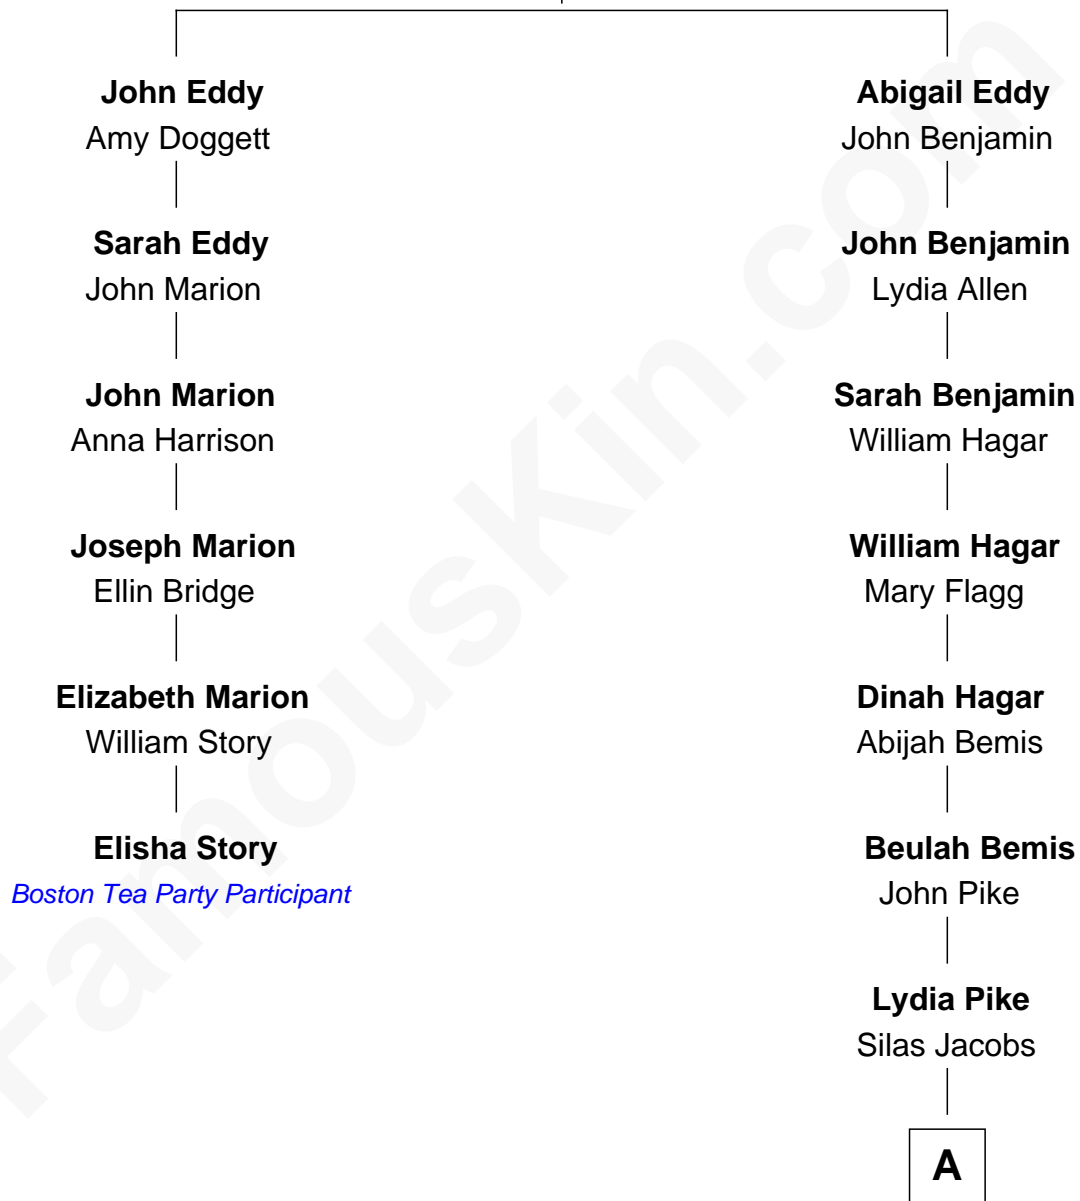

## Relationship Chart of

### Elisha Story

*Boston Tea Party Participant*

5th cousin 6 times removed of

**Jane Fonda**  
*Movie Actress*

**Rev. William Eddy**  
Mary Fosten

**A**

—  
**Almira Louger Jacobs**

Henry Clinton Jaynes

—  
**Henry Silas Jaynes**

Elma L. Lanphear

—  
**Herberta Elma Jaynes**

William Brace Fonda

—  
**Henry Jaynes Fonda**

Frances Ford Seymour

—  
**Jane Fonda**

*Movie Actress*