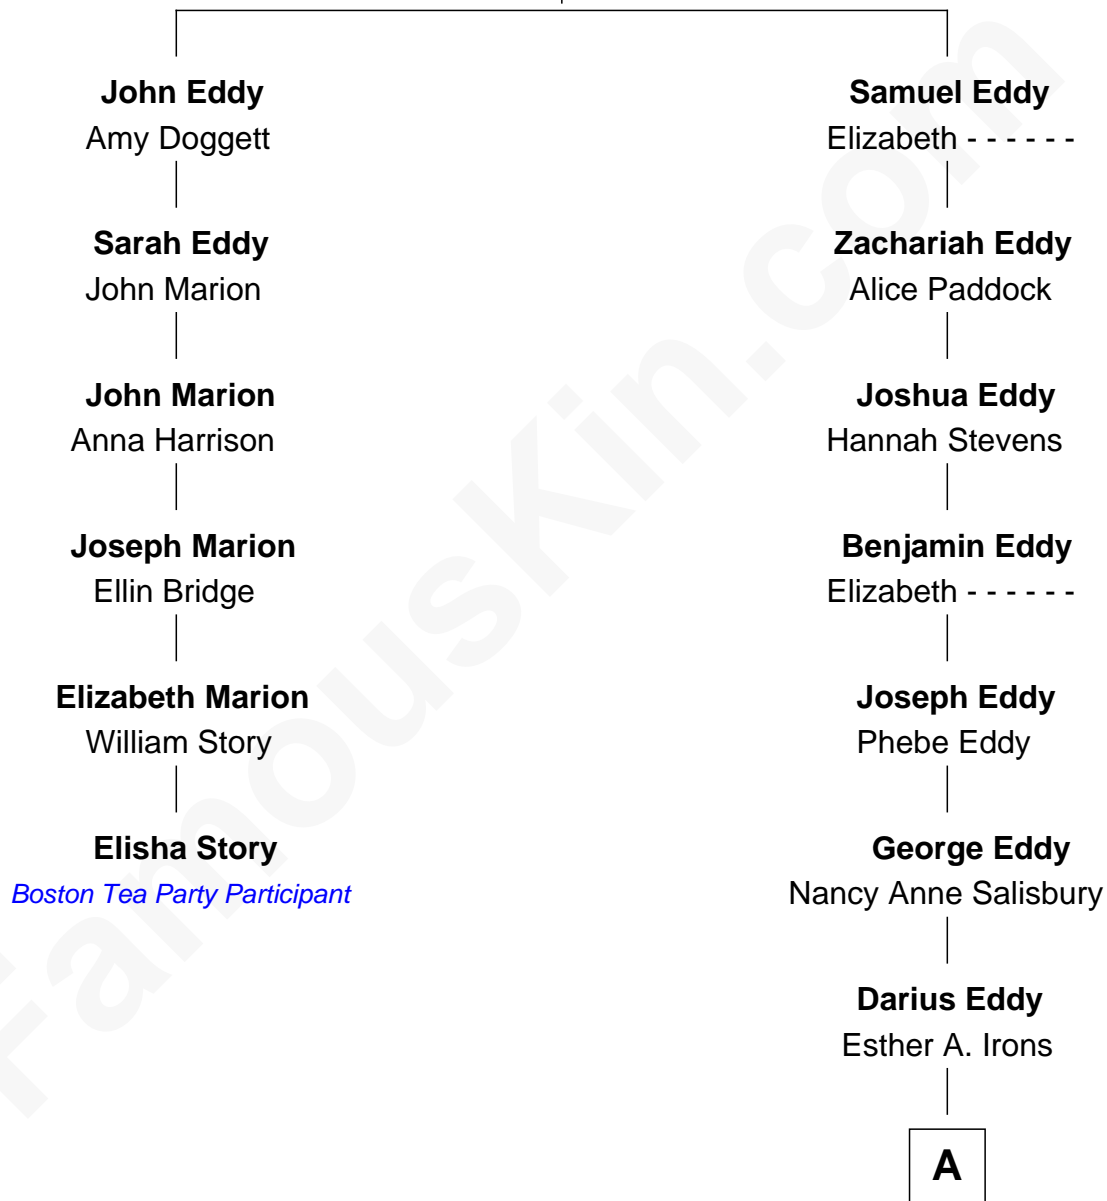

FamousKin.com Relationship Chart of

Elisha Story

Boston Tea Party Participant

5th cousin 4 times removed of

Nelson Eddy

Movie Actor and Singer

Rev. William Eddy

Mary Fosten

A

|
Isaac Nelson Eddy
Martha Perry Gardner

|
William Darius Eddy
Isabel Kendrick

|
Nelson Eddy
Movie Actor and Singer

FamousKin.com