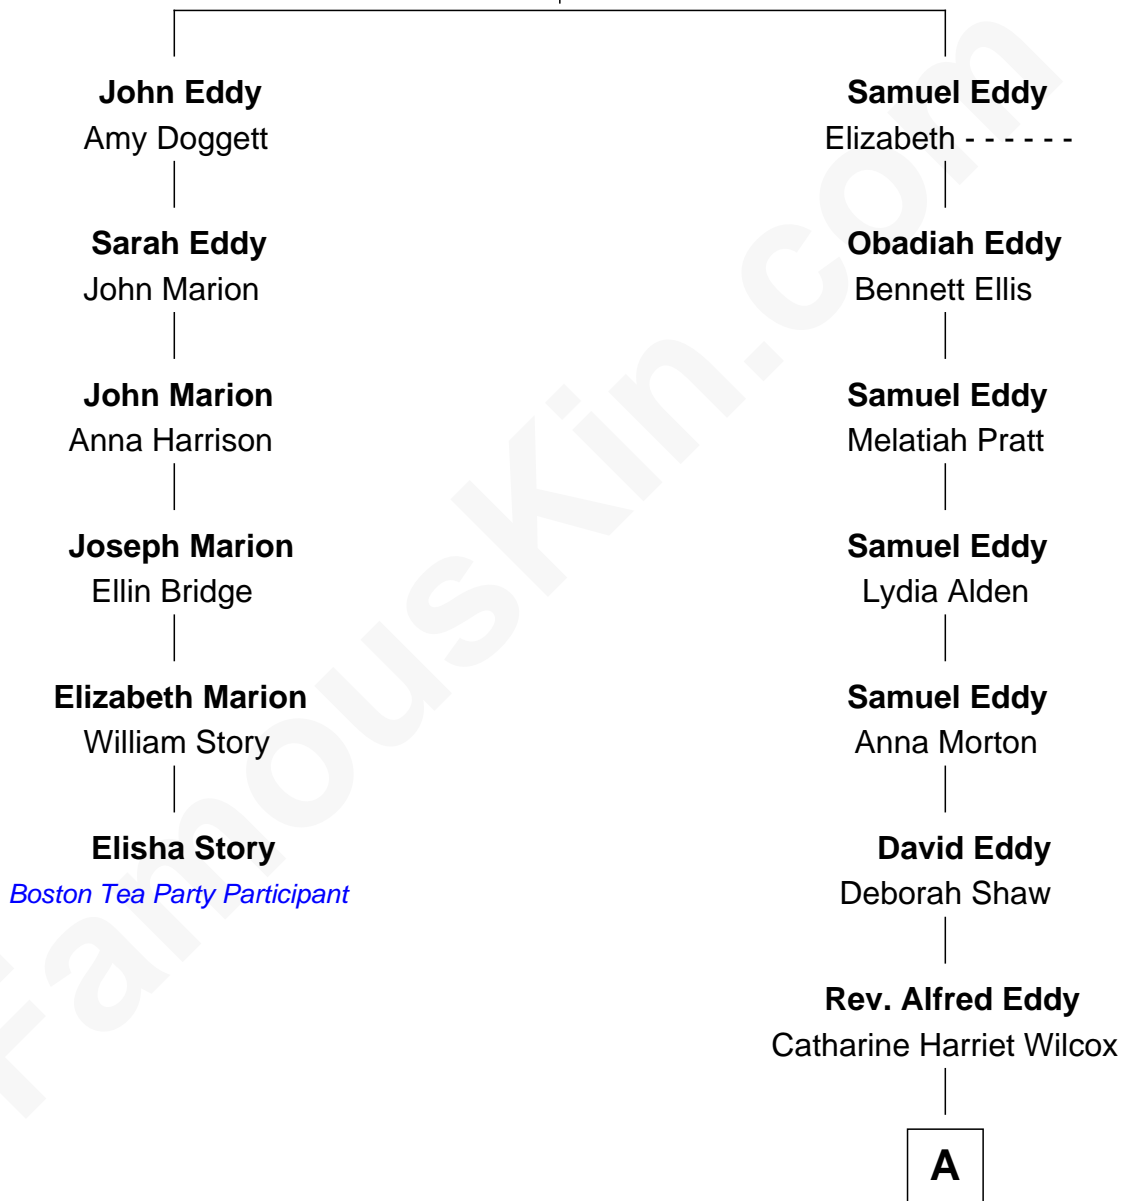

FamousKin.com

Relationship Chart of

Elisha Story

Boston Tea Party Participant

5th cousin 6 times removed of

Jodie Foster

Movie Actress

Rev. William Eddy

Mary Fosten

A

Katherine Louise Eddy

Lucius George Fisher

Alice Eddy Fisher

Alexis Caldwell Foster

Lucius Fisher Foster

Constance Marie Robertson