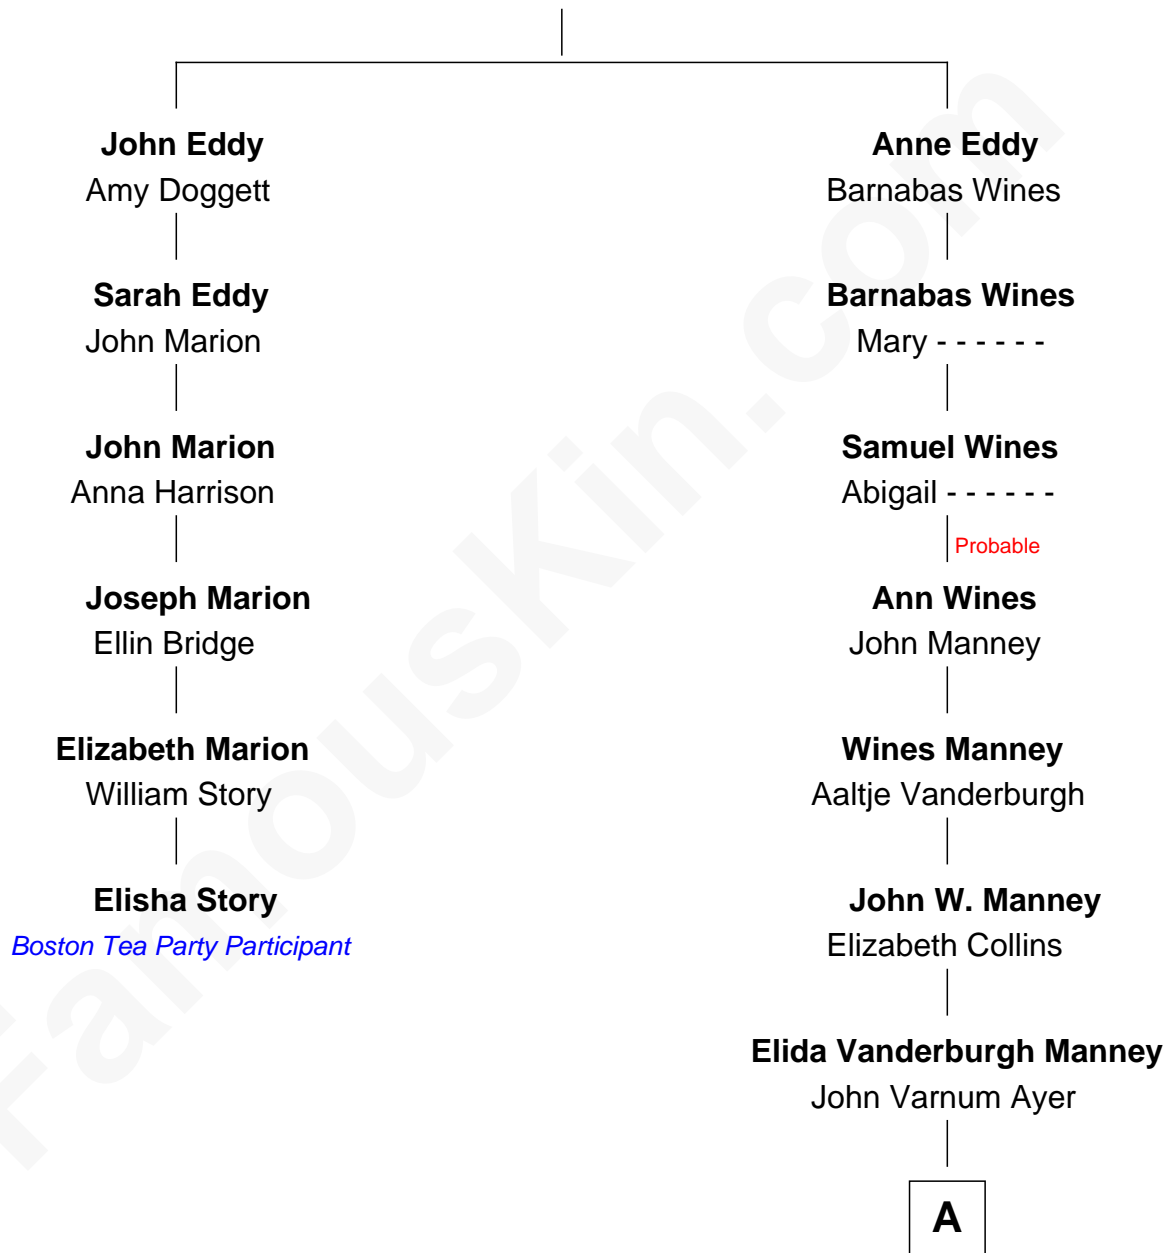

FamousKin.com Relationship Chart of

Elisha Story

Boston Tea Party Participant

5th cousin 5 times removed of

Gerald Ford

38th U.S. President

Rev. William Eddy

Mary Fosten

A

George Manney Ayer

Amy Gridley Butler

Adele Augusta Ayer

Levi Addison Gardner

Dorothy Ayer Gardner

Leslie Lynch King

Gerald Ford

38th U.S. President

FamousKin.com