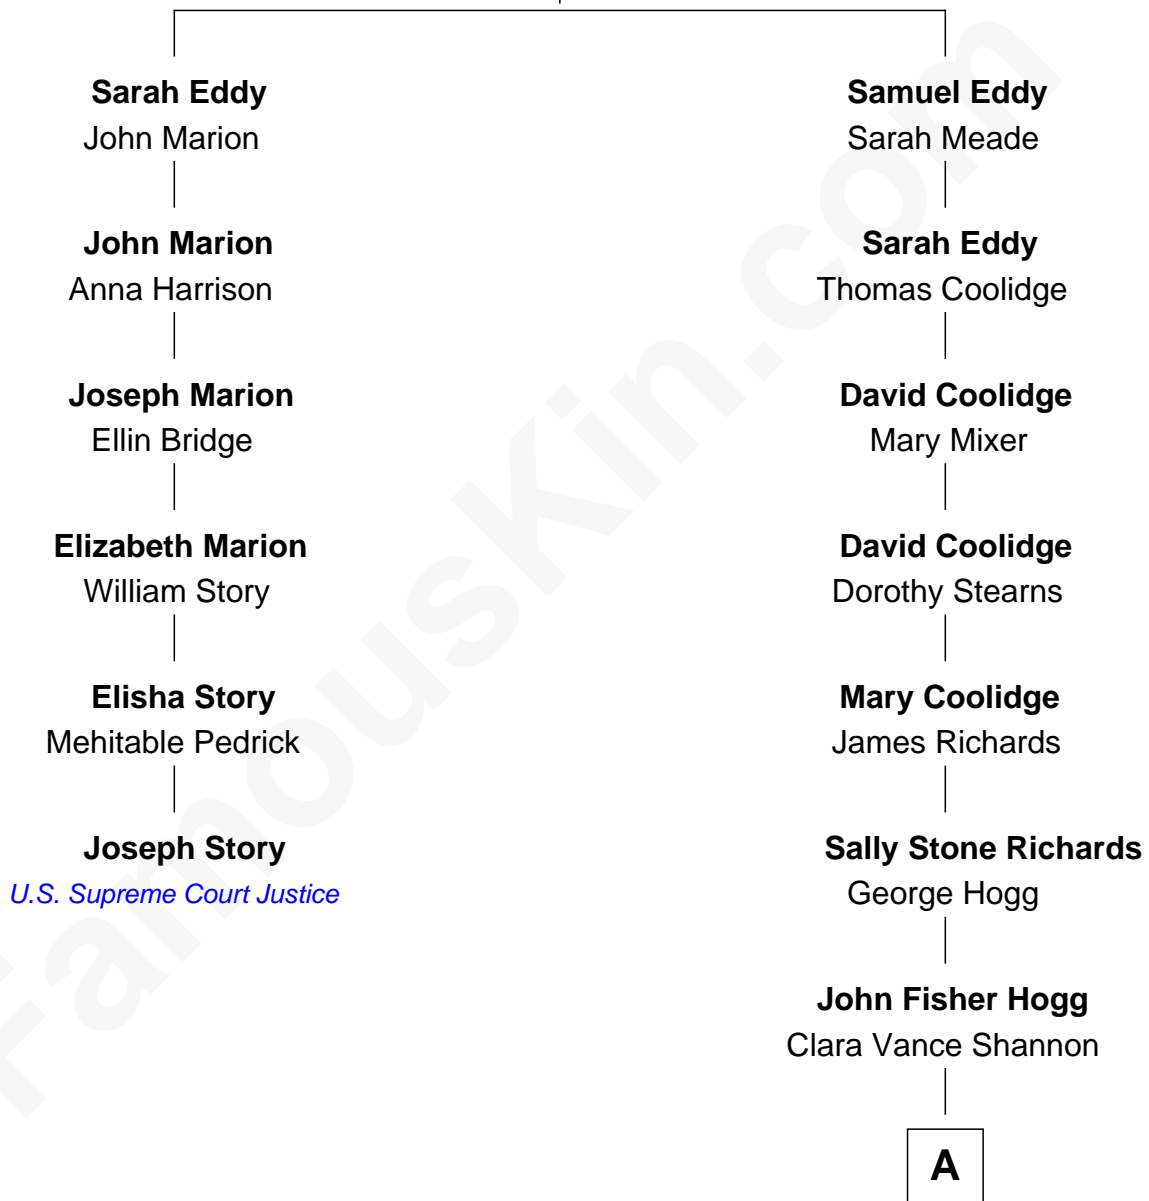

# FamousKin.com Relationship Chart of

**Joseph Story**

*U.S. Supreme Court Justice*

5th cousin 5 times removed of

**Judith Hoag**

*TV and Movie Actress*

**John Eddy**  
Amy Doggett

**A**

—  
**John B. Hogg**

Mary Margaret Elson

—  
**Charles Elson Hogg**

Mary Pauline Haslage

—  
**Charles Edward Hogg**

Joan Esther Todriff

—  
**Judith Hoag**

*TV and Movie Actress*